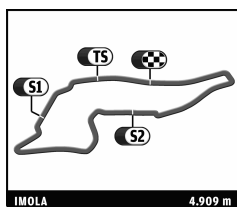

ILMC

6 HOURS OF IMOLA

After Race

Classification by Driver And Class Fastest Lap

Nr	Team	Car	Class	Driver	Time	Laps	Gap	Kph	Session
LM P1									
1	7 Peugeot Sport Total	Peugeot 908	LM P1	Anthony Davidson	1:31.736	143		192.6	Qualifying Practice
2	1 Audi Sport Team Joest	Audi R18 TDI	LM P1	Marcel Fassler	1:32.354	158	0.618	191.4	Qualifying Practice
3	8 Peugeot Sport Total	Peugeot 908	LM P1	Stephane Sarrazin	1:32.732	143	0.996	190.6	Qualifying Practice
4	2 Audi Sport Team Joest	Audi R18 TDI	LM P1	Allan McNish	1:32.974	145	1.238	190.1	Qualifying Practice
5	7 Peugeot Sport Total	Peugeot 908	LM P1	Sebastien Bourdais	1:33.112	174	1.376	189.8	Race
6	8 Peugeot Sport Total	Peugeot 908	LM P1	Franck Montagny	1:33.732	167	1.996	188.5	Race
7	1 Audi Sport Team Joest	Audi R18 TDI	LM P1	Timo Bernhard	1:33.922	141	2.186	188.2	Race
8	2 Audi Sport Team Joest	Audi R18 TDI	LM P1	Tom Kristensen	1:34.224	155	2.488	187.6	Race
9	15 Oak Racing	Oak Pescarolo - Judd	LM P1	Guillaume Moreau	1:34.746	165	3.010	186.5	Qualifying Practice
10	12 Rebellion Racing	Lola B10/60 Coupe - Toyota	LM P1	Neel Jani	1:35.047	157	3.311	185.9	Qualifying Practice
11	12 Rebellion Racing	Lola B10/60 Coupe - Toyota	LM P1	Andrea Belicchi	1:35.700	134	3.964	184.7	Qualifying Practice
12	16 Pescarolo Team	Pescarolo - Judd	LM P1	Emmanuel Collard	1:35.996	93	4.260	184.1	Qualifying Practice
13	23 MIK Corse	Zytek 09	LM P1	Maximo Cortes	1:36.084	91	4.348	183.9	Qualifying Practice
14	12 Rebellion Racing	Lola B10/60 Coupe - Toyota	LM P1	Nicolas Prost	1:36.850	127	5.114	182.5	Race
15	16 Pescarolo Team	Pescarolo - Judd	LM P1	Julien Jousse	1:37.143	104	5.407	181.9	Warm Up
16	15 Oak Racing	Oak Pescarolo - Judd	LM P1	Pierre Ragues	1:37.241	118	5.505	181.7	Race
17	13 Rebellion Racing	Lola B10/60 Coupe - Toyota	LM P1	Jean Christophe Boullion	1:37.405	131	5.669	181.4	Race
18	16 Pescarolo Team	Pescarolo - Judd	LM P1	Christophe Tinseau	1:37.436	79	5.700	181.4	Race
19	23 MIK Corse	Zytek 09	LM P1	Giacommo Piccini	1:37.878	73	6.142	180.6	Race
20	23 MIK Corse	Zytek 09	LM P1	Ferdinando Geri	1:41.220	44	9.484	174.6	Warm Up
LM P2									
1	46 TDS Racing	Oreca 03 - Nissan	LM P2	Mathias Beche	1:37.208	103		181.8	Qualifying Practice
2	45 Boutsen Energy Racing	Oreca 03 - Nissan	LM P2	Dominik Kraihamer	1:37.476	127	0.268	181.3	Qualifying Practice
3	42 Strakka Racing	HPD ARX -01d	LM P2	Danny Watts	1:38.118	96	0.910	180.1	Qualifying Practice
4	26 Signatech Nissan	Oreca 03 - Nissan	LM P2	Soheil Ayari	1:38.351	106	1.143	179.7	Qualifying Practice
5	41 Greaves Motorsport	Zytek Z11SN - Nissan	LM P2	Tom Kimber-Smith	1:38.533	87	1.325	179.4	Qualifying Practice
6	33 Level 5 Motorsports	Lola Coupe - HPD	LM P2	Christophe Bouchut	1:38.959	115	1.751	178.6	Qualifying Practice
7	40 Race Performance	Oreca 03 - Judd	LM P2	Ralph Meichtry	1:38.991	81	1.783	178.5	Qualifying Practice
8	49 Oak Racing	Oak Pescarolo - Judd	LM P2	Alexandre Premat	1:39.130	147	1.922	178.3	Qualifying Practice
9	46 TDS Racing	Oreca 03 - Nissan	LM P2	Jody Firth	1:39.195	91	1.987	178.2	Race
10	39 Pecom Racing	Lola B11/40 - Judd	LM P2	Pierre Kaffer	1:39.198	106	1.990	178.2	Qualifying Practice
11	45 Boutsen Energy Racing	Oreca 03 - Nissan	LM P2	Nicolas de Crem	1:39.389	135	2.181	177.8	Race
12	39 Pecom Racing	Lola B11/40 - Judd	LM P2	Matias Russo	1:39.654	98	2.446	177.3	Free Practice 3
13	44 Extreme Limite AM Paris	Norma M200P - Judd	LM P2	Fabien Rosier	1:39.848	162	2.640	177.0	Qualifying Practice
14	26 Signatech Nissan	Oreca 03 - Nissan	LM P2	Franck Mailleux	1:39.939	100	2.731	176.8	Race
15	35 Oak Racing	Oak Pescarolo - Judd	LM P2	Andrea Barlesi	1:40.146	133	2.938	176.5	Qualifying Practice
16	33 Level 5 Motorsports	Lola Coupe - HPD	LM P2	Joao Barbosa	1:40.156	68	2.948	176.4	Race
17	42 Strakka Racing	HPD ARX -01d	LM P2	Jonny Kane	1:40.394	79	3.186	176.0	Race
18	43 RLR Msport	MG Lola EX265 - Judd	LM P2	Rob Garofall	1:40.543	27	3.335	175.8	Qualifying Practice
19	36 RML	HPD ARX -01d	LM P2	Ben Collins	1:40.605	87	3.397	175.7	Race
20	40 Race Performance	Oreca 03 - Judd	LM P2	Michel Frey	1:40.627	35	3.419	175.6	Warm Up
21	36 RML	HPD ARX -01d	LM P2	Tommy Erdos	1:40.642	108	3.434	175.6	Qualifying Practice
22	41 Greaves Motorsport	Zytek Z11SN - Nissan	LM P2	Olivier Lombard	1:40.716	109	3.508	175.5	Race
23	46 TDS Racing	Oreca 03 - Nissan	LM P2	Pierre Thiriet	1:40.820	97	3.612	175.3	Race
24	26 Signatech Nissan	Oreca 03 - Nissan	LM P2	Lucas Ordóñez	1:41.159	72	3.951	174.7	Race
25	49 Oak Racing	Oak Pescarolo - Judd	LM P2	Jacques Nicolet	1:41.364	123	4.156	174.3	Race
26	41 Greaves Motorsport	Zytek Z11SN - Nissan	LM P2	Karim Ojeh	1:41.916	83	4.708	173.4	Warm Up
27	33 Level 5 Motorsports	Lola Coupe - HPD	LM P2	Scott Tucker	1:41.984	80	4.776	173.3	Race
28	40 Race Performance	Oreca 03 - Judd	LM P2	Marc Rostan	1:42.566	17	5.358	172.3	Free Practice 3
29	39 Pecom Racing	Lola B11/40 - Judd	LM P2	Luis Perez Companc	1:42.790	67	5.582	171.9	Free Practice 3
30	35 Oak Racing	Oak Pescarolo - Judd	LM P2	Patrice Lafargue	1:43.105	84	5.897	171.4	Race
31	42 Strakka Racing	HPD ARX -01d	LM P2	Nick Leventis	1:44.038	68	6.830	169.9	Race
32	43 RLR Msport	MG Lola EX265 - Judd	LM P2	Barry Gates	1:44.242	84	7.034	169.5	Race
33	36 RML	HPD ARX -01d	LM P2	Mike Newton	1:44.624	61	7.416	168.9	Race
34	43 RLR Msport	MG Lola EX265 - Judd	LM P2	Simon Phillips	1:45.016	107	7.808	168.3	Race
35	44 Extreme Limite AM Paris	Norma M200P - Judd	LM P2	Maurice Basso	1:45.122	107	7.914	168.1	Warm Up
36	35 Oak Racing	Oak Pescarolo - Judd	LM P2	Frederic Da Rocha	1:45.731	48	8.523	167.1	Race
LM GTE Pro									
1	55 BMW Motorsport	BMW M3	LM GTE Pro	Jorg Muller	1:44.468	161		169.2	Qualifying Practice