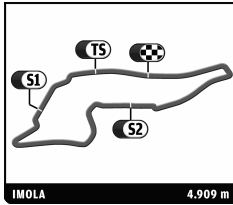

ILMC
6 HOURS OF IMOLA
After Race

Classification by Driver And Class Fastest Lap

Nr	Team	Car	Class	Driver	Time	Laps	Gap	Kph	Session
9	Hope Racing	FLM - Oreca - 09	FLM	Luca Moro	1:45.310	96	2.736	167.8	Free Practice 3
10	Neil Garner Motorsport	FLM - Oreca - 09	FLM	Phil Keen	1:45.589	29	3.015	167.4	Free Practice 3
11	Pegasus Racing	FLM - Oreca - 09	FLM	Mirco Schultis	1:46.115	95	3.541	166.5	Race
12	JMB Racing	FLM - Oreca - 09	FLM	Chapman Ducote	1:46.635	67	4.061	165.7	Free Practice 3
13	Genoa Racing	FLM - Oreca - 09	FLM	Christian Zugel	1:49.981	64	7.407	160.7	Free Practice 1
14	Neil Garner Motorsport	FLM - Oreca - 09	FLM	John Hartshorne	1:56.202	28	13.628	152.1	Free Practice 1
15	Neil Garner Motorsport	FLM - Oreca - 09	FLM	Steve Keating	2:10.501	15	27.927	135.4	Free Practice 2

Published at: .....

Race Director:	Timekeeper: