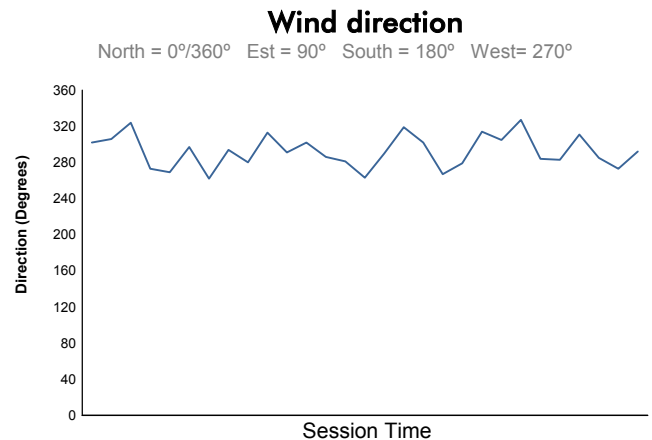

Computerised results and timing service
4 Hours of Silverstone
EUROPEAN LE MANS SERIES
Race
Weather Report

Track Status: **DRY**