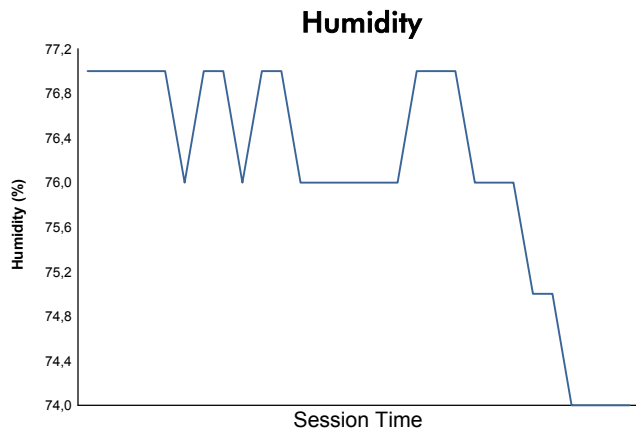

Computerised results and timing service
4 Hours of Silverstone
EUROPEAN LE MANS SERIES
Race
Weather Report

Track Status: **DRY**