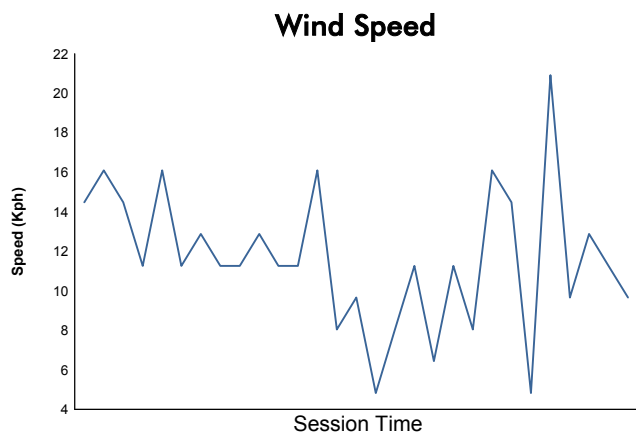

Computerised results and timing service
4 Hours of Silverstone
EUROPEAN LE MANS SERIES
Race
Weather Report

Track Status: **DRY**