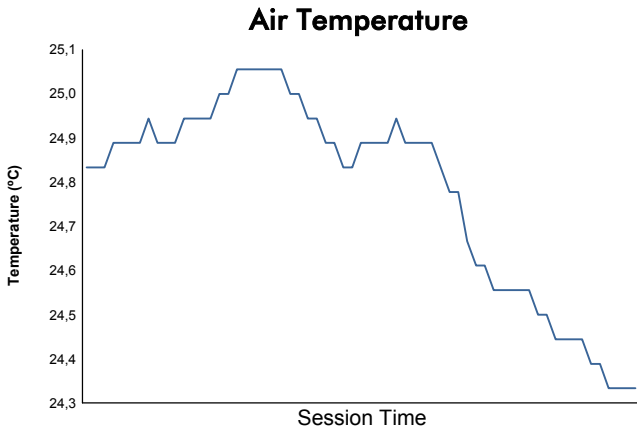

Computerised results and timing service
4 Hours of Portimao
EUROPEAN LE MANS SERIES
Qualifying Practice
Weather Report

Track Status: **DRY**