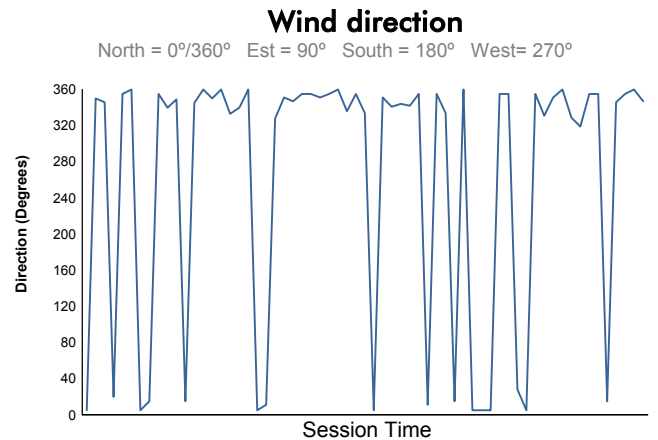

Computerised results and timing service
4 Hours of Portimao
EUROPEAN LE MANS SERIES
Qualifying Practice
Weather Report

Track Status: **DRY**