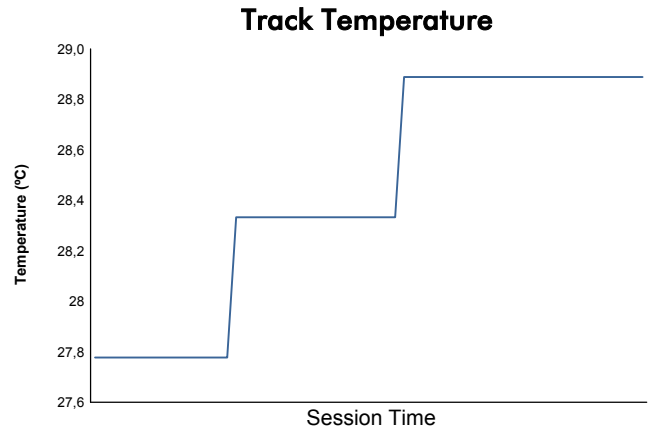

Computerised results and timing service
4 Hours of Portimao
EUROPEAN LE MANS SERIES
Qualifying Practice
Weather Report

Track Status: **DRY**