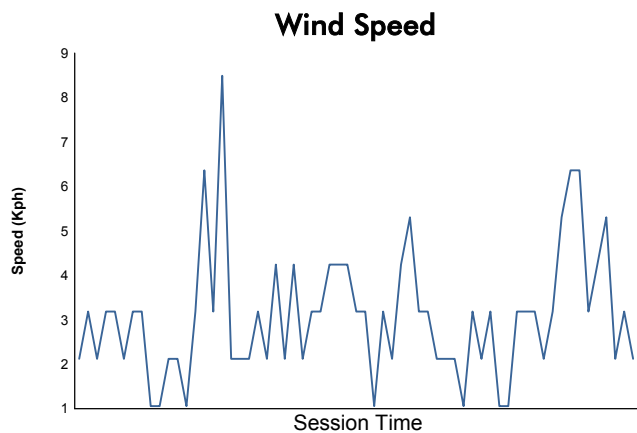

Computerised results and timing service
4 Hours of Portimao
EUROPEAN LE MANS SERIES
Qualifying Practice
Weather Report

Track Status: **DRY**