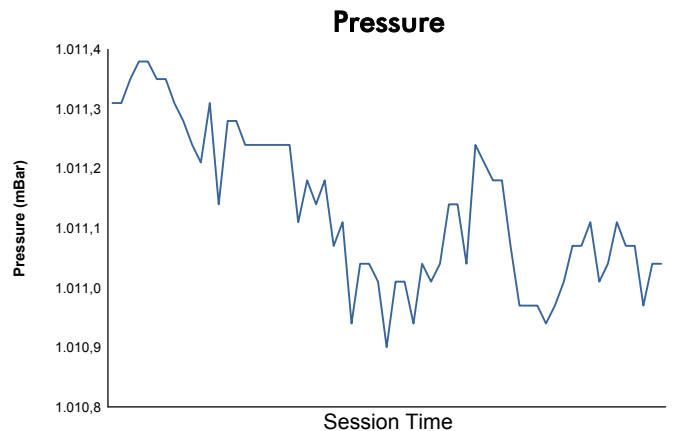

Computerised results and timing service
4 Hours of Portimao
EUROPEAN LE MANS SERIES
Qualifying Practice
Weather Report

Track Status: **DRY**