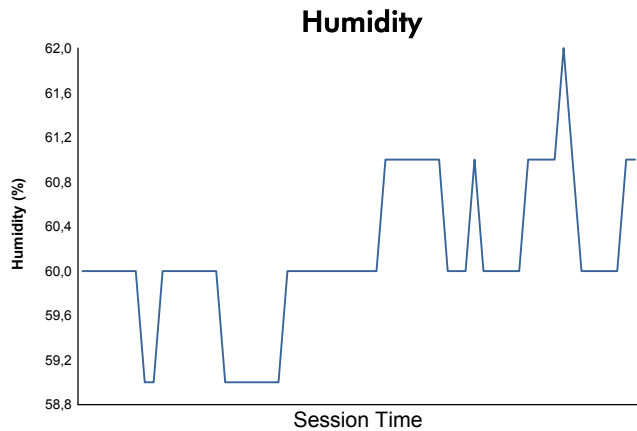

Computerised results and timing service
4 Hours of Portimao
EUROPEAN LE MANS SERIES
Qualifying Practice
Weather Report

Track Status: **DRY**