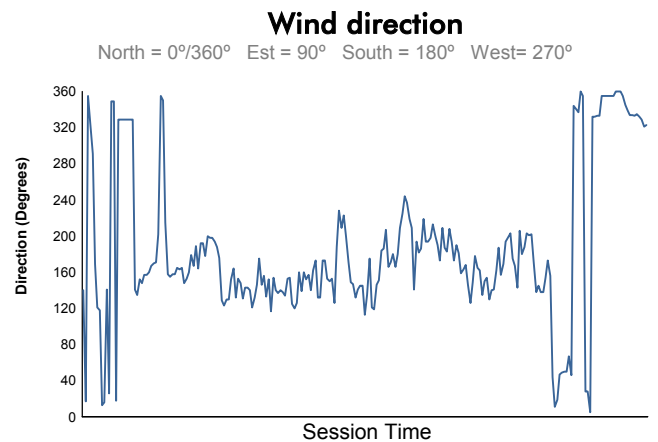

Computerised results and timing service
4 Hours of Portimao
EUROPEAN LE MANS SERIES
Race
Weather Report

Track Status: **DRY**