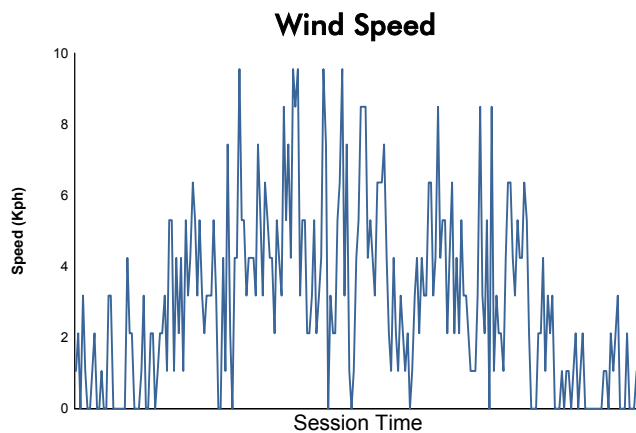

Computerised results and timing service
4 Hours of Portimao
EUROPEAN LE MANS SERIES
Race
Weather Report

Track Status: **DRY**