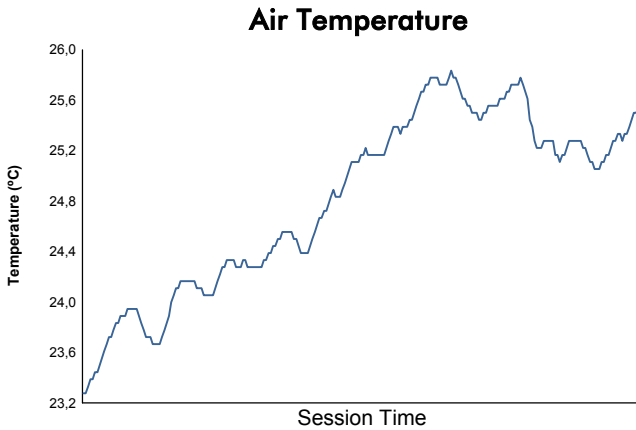

Computerised results and timing service
4 Hours of Portimao
EUROPEAN LE MANS SERIES
Race
Weather Report

Track Status: **DRY**