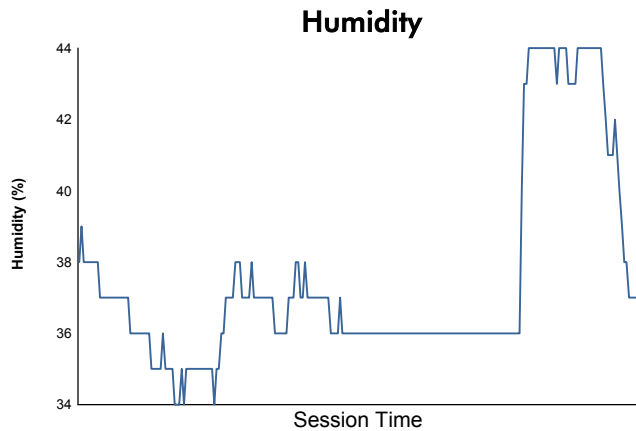

Computerised results and timing service
4 Hours of Portimao
EUROPEAN LE MANS SERIES
Race
Weather Report

Track Status: **DRY**