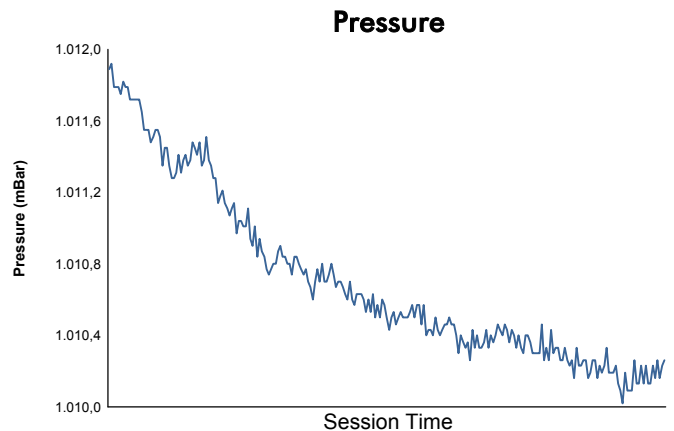

Computerised results and timing service
4 Hours of Portimao
EUROPEAN LE MANS SERIES
Race
Weather Report

Track Status: **DRY**