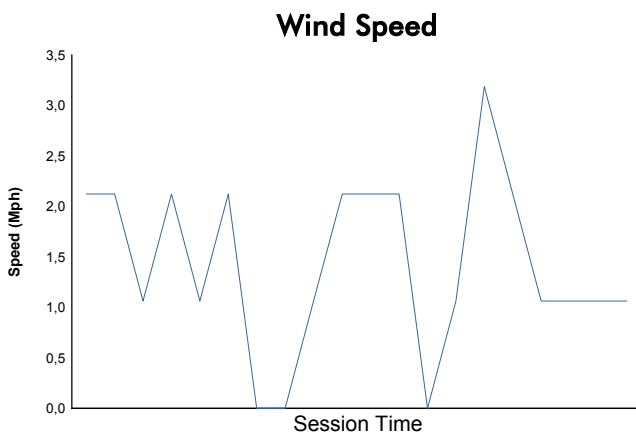

4 Hours of Portimao

TCR Portugal

Race 1

Weather Report

Track Status: **DRY**