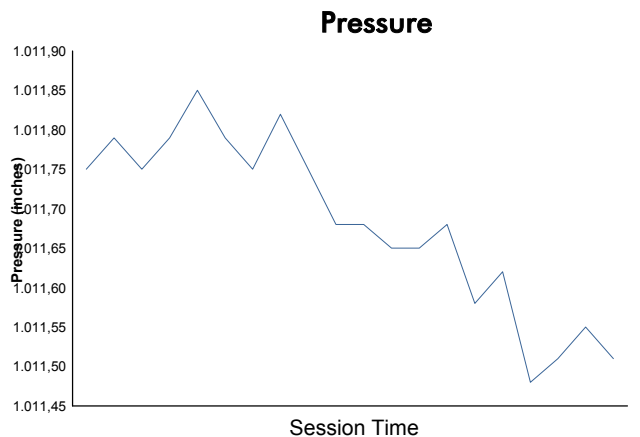

4 Hours of Portimao

TCR Portugal

Race 1

Weather Report

Track Status: **DRY**