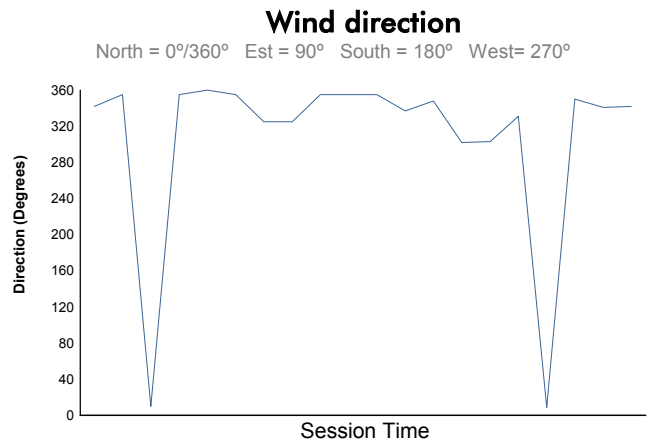

4 Hours of Portimao

TCR Portugal

Race 1

Weather Report

Track Status: **DRY**