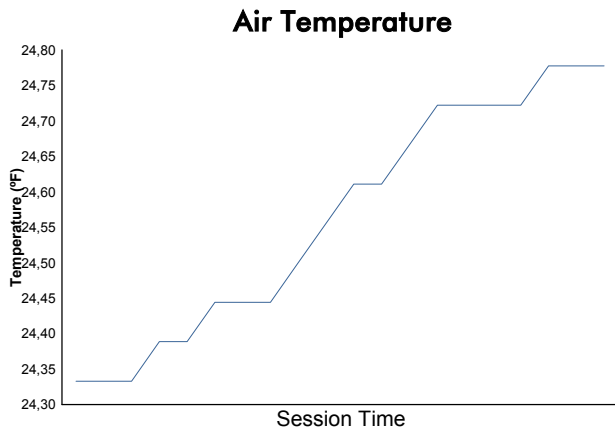

4 Hours of Portimao

TCR Portugal

Race 1

Weather Report

Track Status: **DRY**