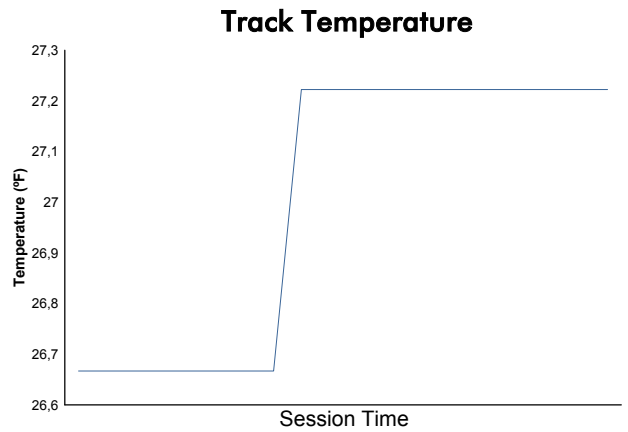

4 Hours of Portimao

TCR Portugal

Race 1

Weather Report

Track Status: **DRY**