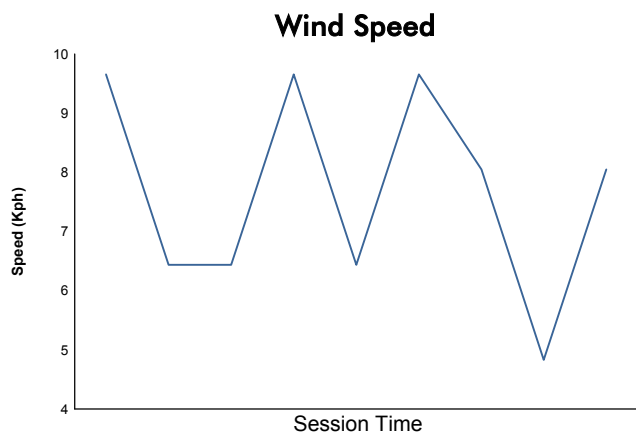

Computerised results and timing service
4 Hours of Silverstone
EUROPEAN LE MANS SERIES
Qualifying Practice - LMP3
Weather Report

Track Status: **DRY**