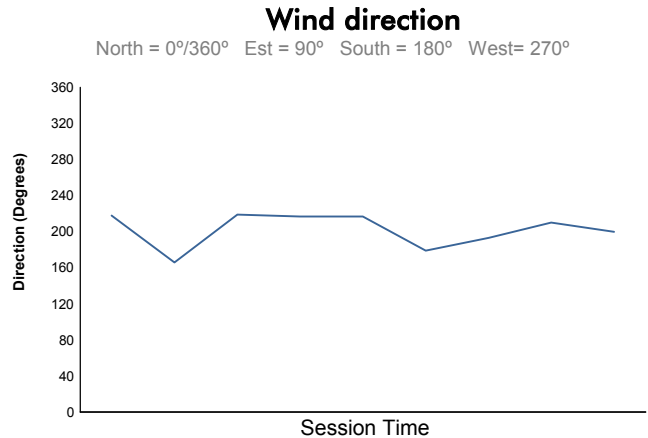

Computerised results and timing service
4 Hours of Silverstone
EUROPEAN LE MANS SERIES
Qualifying Practice - LMP3
Weather Report

Track Status: **DRY**