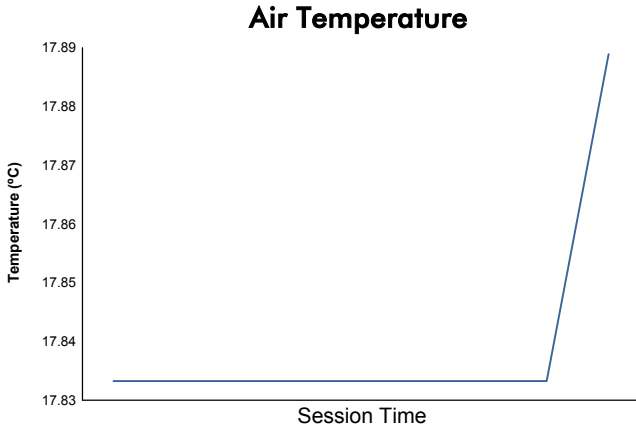

Computerised results and timing service
4 Hours of Silverstone
EUROPEAN LE MANS SERIES
Qualifying Practice - LMP3
Weather Report

Track Status: **DRY**