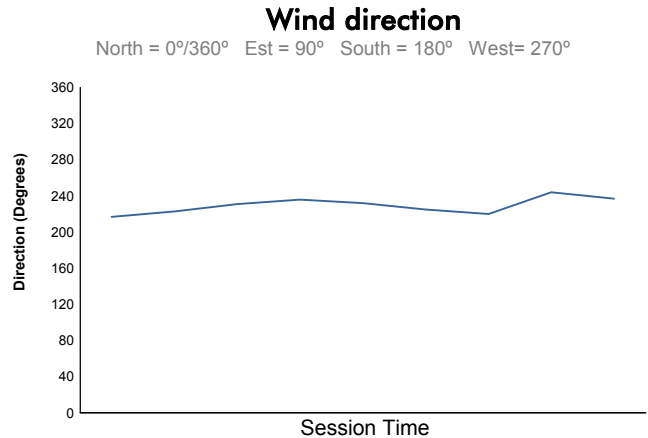

Computerised results and timing service  
**4 Hours of Silverstone**  
**EUROPEAN LE MANS SERIES**  
**Qualifying Practice - LMP2**  
**Weather Report**

Track Status: **DRY**