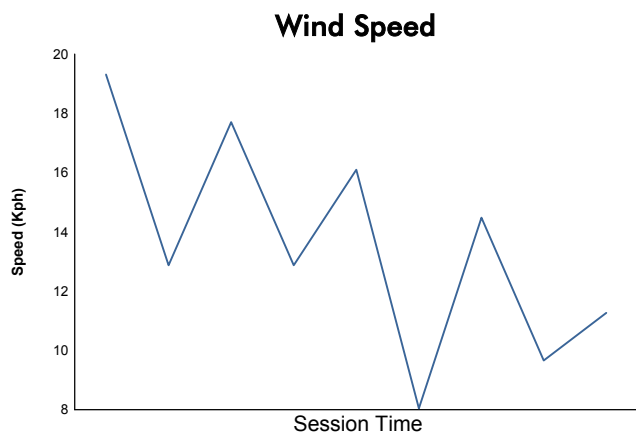

Computerised results and timing service  
**4 Hours of Silverstone**  
**EUROPEAN LE MANS SERIES**  
**Qualifying Practice - LMP2**  
**Weather Report**

Track Status: **DRY**