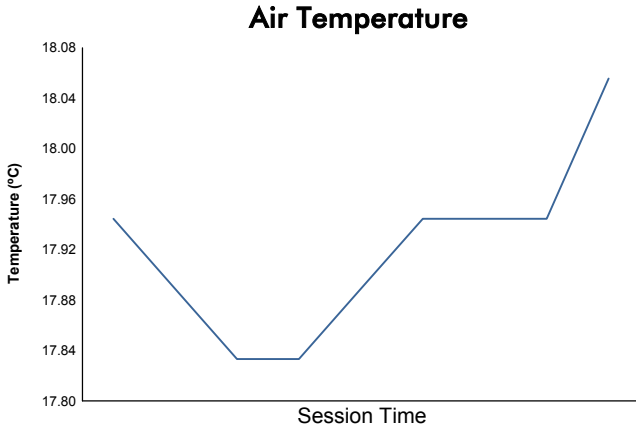

Computerised results and timing service  
**4 Hours of Silverstone**  
**EUROPEAN LE MANS SERIES**  
**Qualifying Practice - LMP2**  
**Weather Report**

Track Status: **DRY**