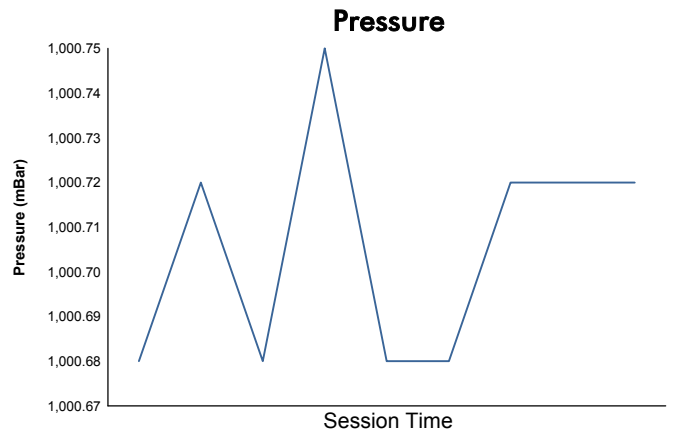

Computerised results and timing service  
**4 Hours of Silverstone**  
**EUROPEAN LE MANS SERIES**  
**Qualifying Practice - LMP2**  
**Weather Report**

Track Status: **DRY**