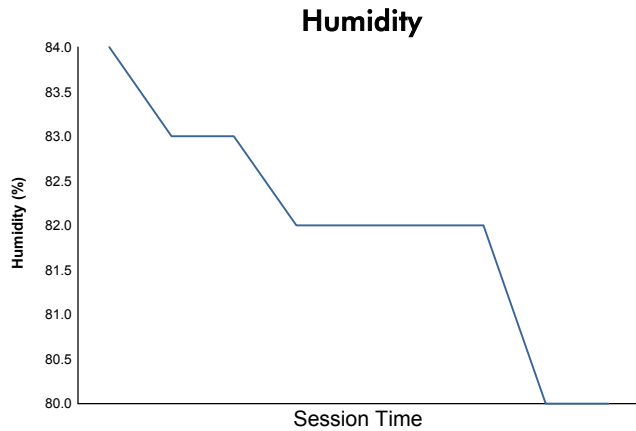

Computerised results and timing service  
**4 Hours of Silverstone**  
**EUROPEAN LE MANS SERIES**  
**Qualifying Practice - LMP2**  
**Weather Report**

Track Status: **DRY**