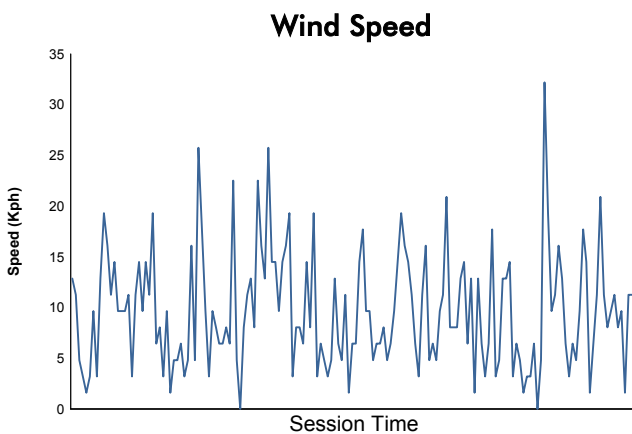

ELMS Collective Test Day
4 Hours of SPA-FRANCORCHAMPS
ELMS Afternoon Test

Weather Report

Track Status: **DRY**