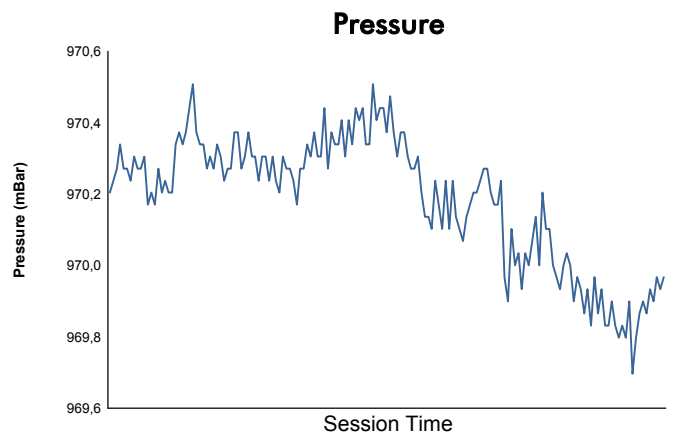

ELMS Collective Test Day
4 Hours of SPA-FRANCORCHAMPS
ELMS Afternoon Test

Weather Report

Track Status: **DRY**