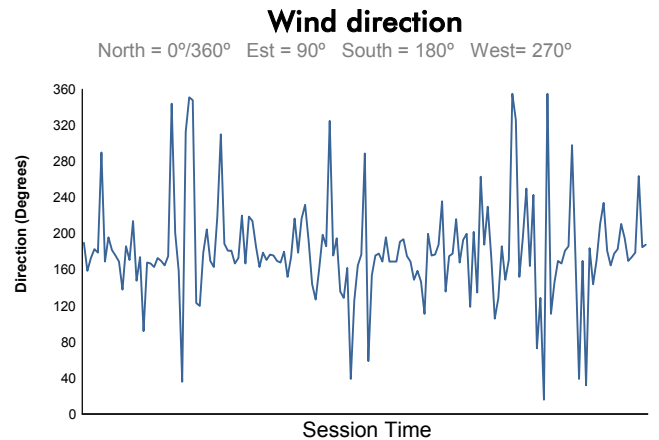

ELMS Collective Test Day
4 Hours of SPA-FRANCORCHAMPS
ELMS Afternoon Test

Weather Report

Track Status: **DRY**