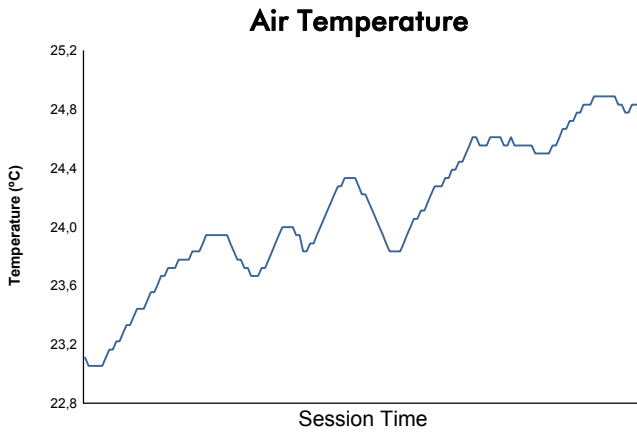

ELMS Collective Test Day
4 Hours of SPA-FRANCORCHAMPS
ELMS Afternoon Test

Weather Report

Track Status: **DRY**