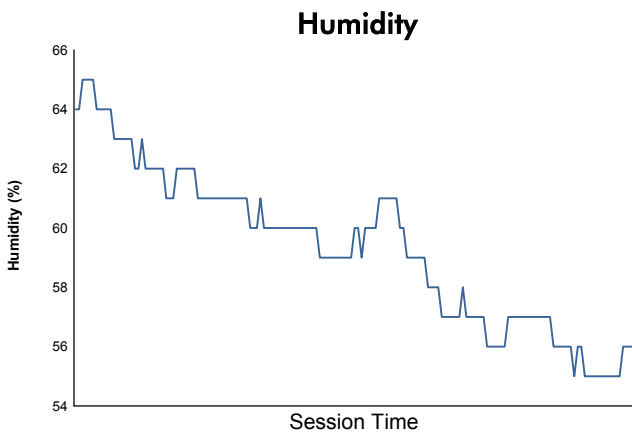

ELMS Collective Test Day
4 Hours of SPA-FRANCORCHAMPS
ELMS Afternoon Test

Weather Report

Track Status: **DRY**