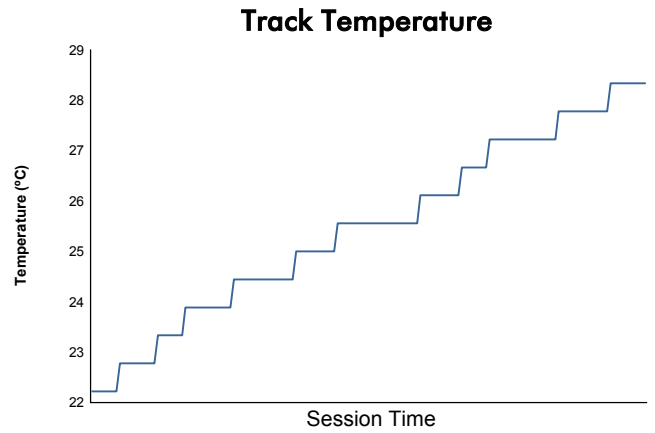

ELMS Collective Test Day
4 Hours of SPA-FRANCORCHAMPS
ELMS Afternoon Test

Weather Report

Track Status: **DRY**