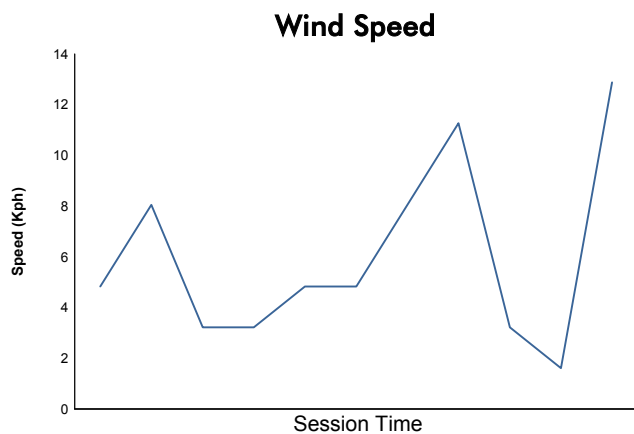

EUROPEAN LE MANS SERIES
4 Hours of SPA-Francorchamps
Qualifying Practice - LMGTE

Weather Report

Track Status: **WET**