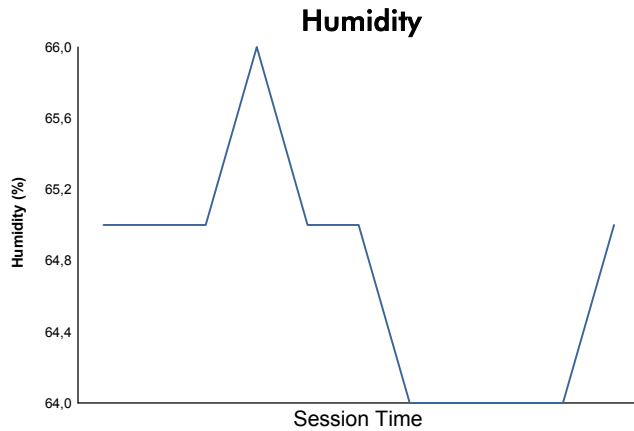

EUROPEAN LE MANS SERIES
4 Hours of SPA-Francorchamps
Qualifying Practice - LMGTE

Weather Report

Track Status: **WET**