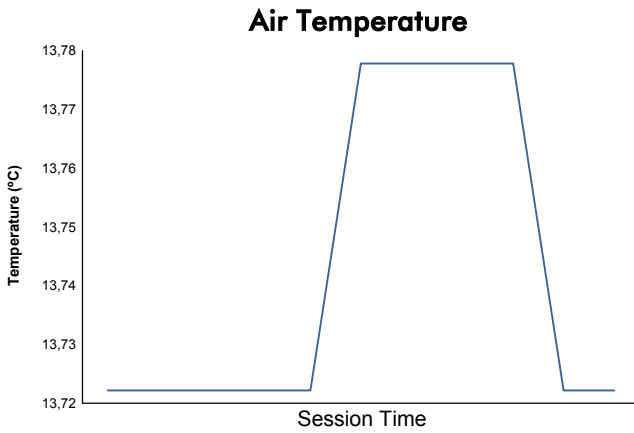

EUROPEAN LE MANS SERIES
4 Hours of SPA-Francorchamps
Qualifying Practice - LMGTE

Weather Report

Track Status: **WET**