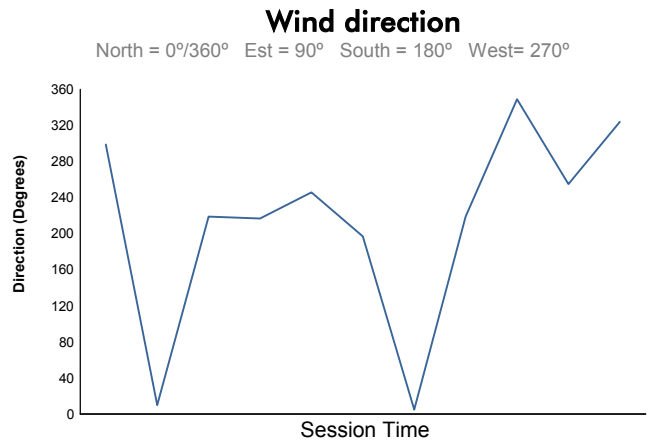

EUROPEAN LE MANS SERIES
4 Hours of SPA-Francorchamps
Qualifying Practice - LMGTE

Weather Report

Track Status: **WET**