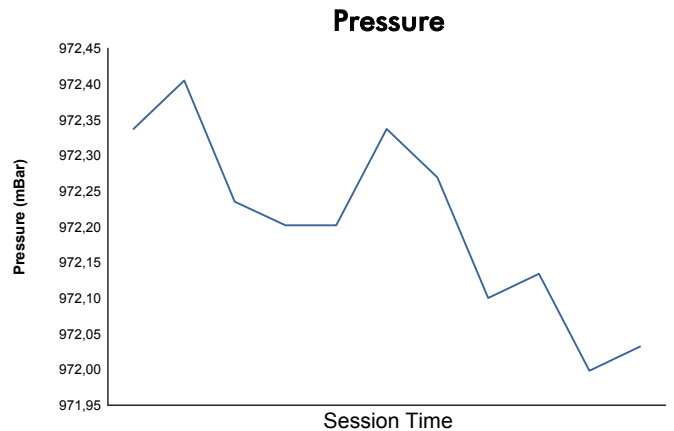

EUROPEAN LE MANS SERIES
4 Hours of SPA-Francorchamps
Qualifying Practice - LMGTE

Weather Report

Track Status: **WET**