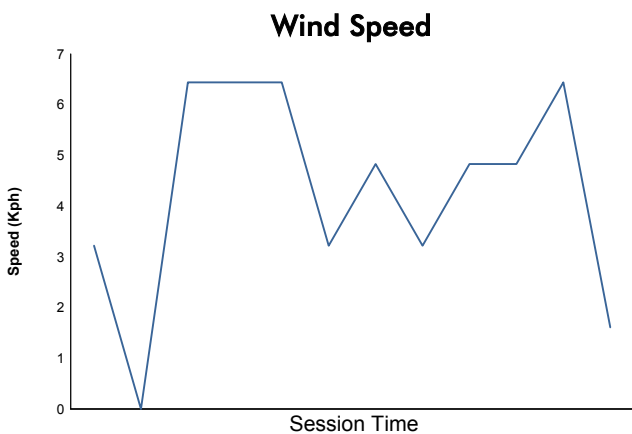

EUROPEAN LE MANS SERIES
4 Hours of SPA-Francorchamps
Qualifying Practice - LMP2

Weather Report

Track Status: **WET**