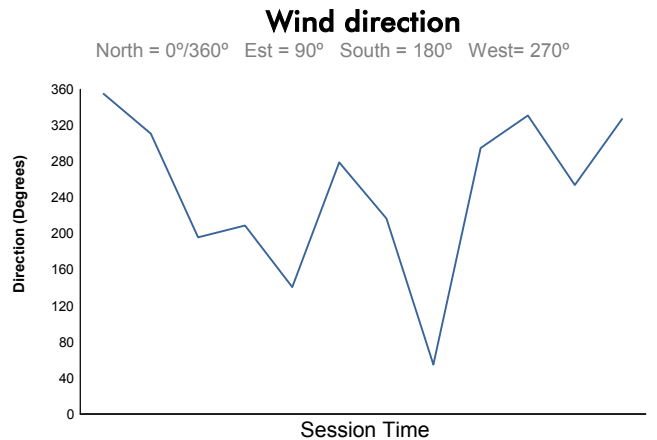

EUROPEAN LE MANS SERIES
4 Hours of SPA-Francorchamps
Qualifying Practice - LMP2

Weather Report

Track Status: **WET**