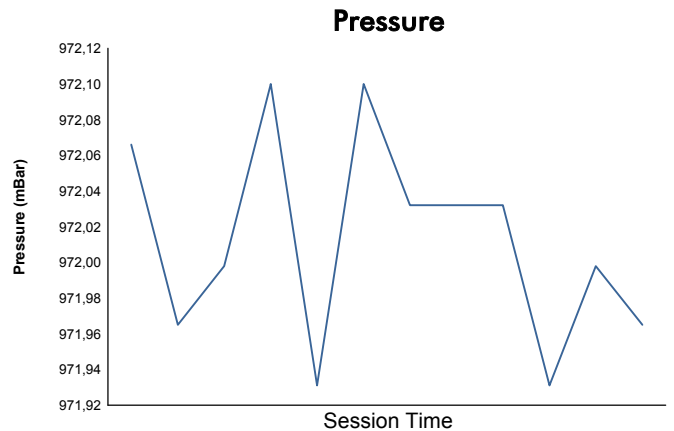

EUROPEAN LE MANS SERIES
4 Hours of SPA-Francorchamps
Qualifying Practice - LMP2

Weather Report

Track Status: **WET**