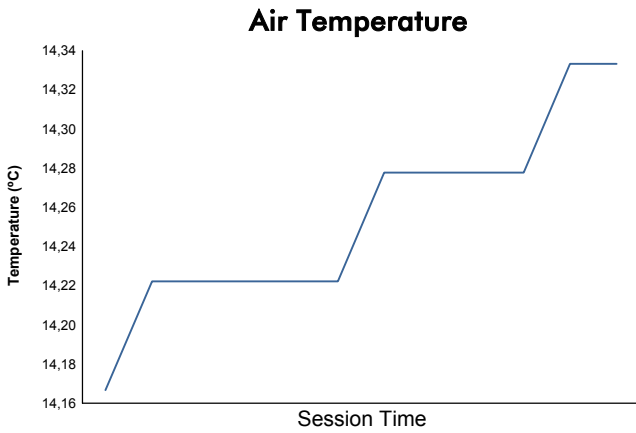

EUROPEAN LE MANS SERIES
4 Hours of SPA-Francorchamps
Qualifying Practice - LMP2

Weather Report

Track Status: **WET**