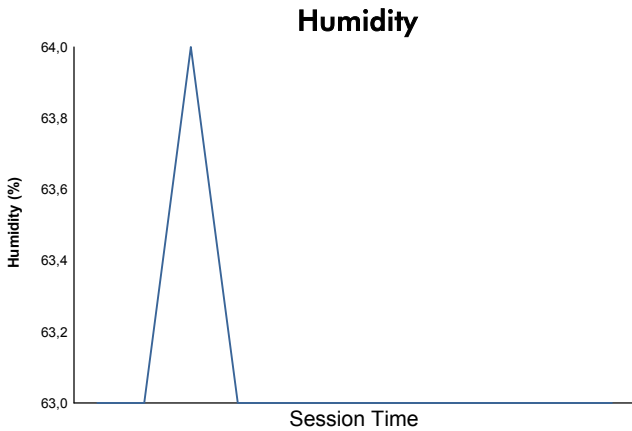

EUROPEAN LE MANS SERIES
4 Hours of SPA-Francorchamps
Qualifying Practice - LMP2

Weather Report

Track Status: **WET**