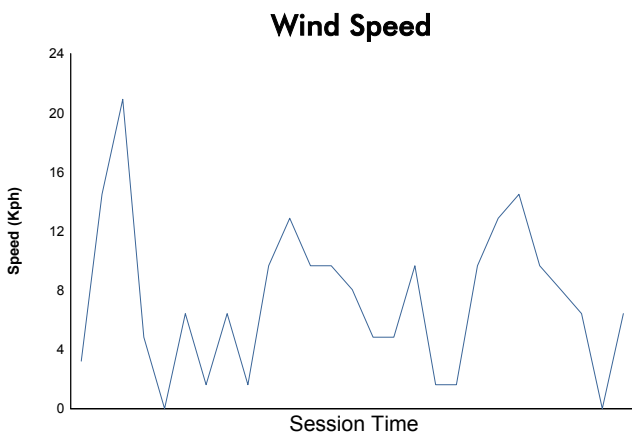

4 Hours of SPA-Francorchamps

Alpine ELF Europa Cup
Collective Test 1

Weather Report

Track Status: **WET**