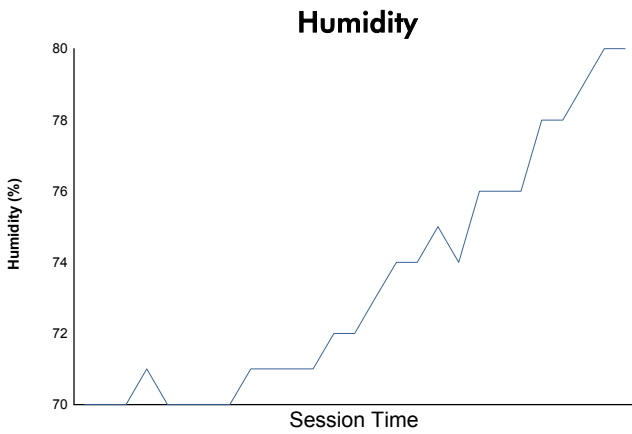

4 Hours of SPA-Francorchamps

Alpine ELF Europa Cup
Collective Test 1

Weather Report

Track Status: **WET**