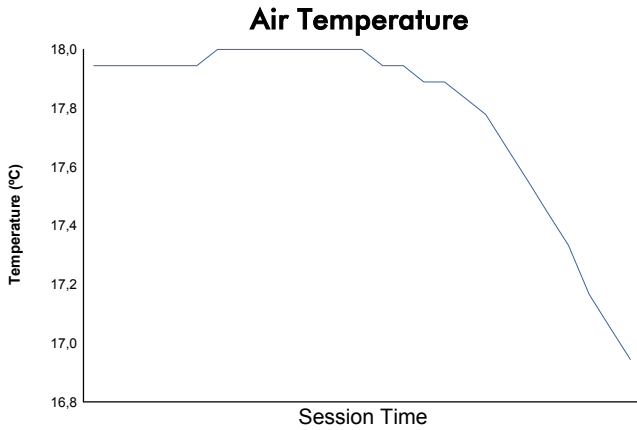

4 Hours of SPA-Francorchamps

Alpine ELF Europa Cup
Collective Test 1

Weather Report

Track Status: **WET**