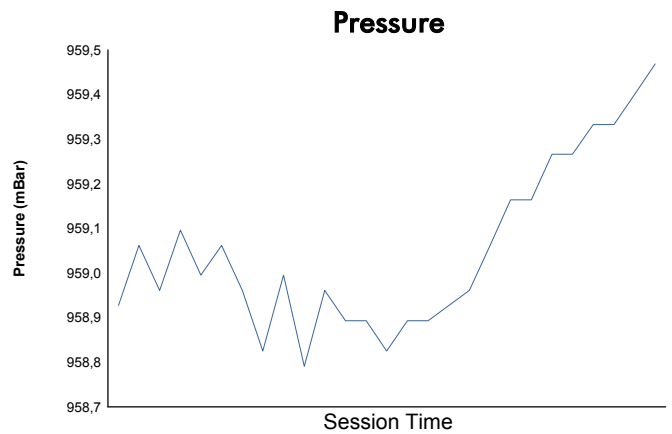

4 Hours of SPA-Francorchamps

Alpine ELF Europa Cup
Collective Test 1

Weather Report

Track Status: **WET**