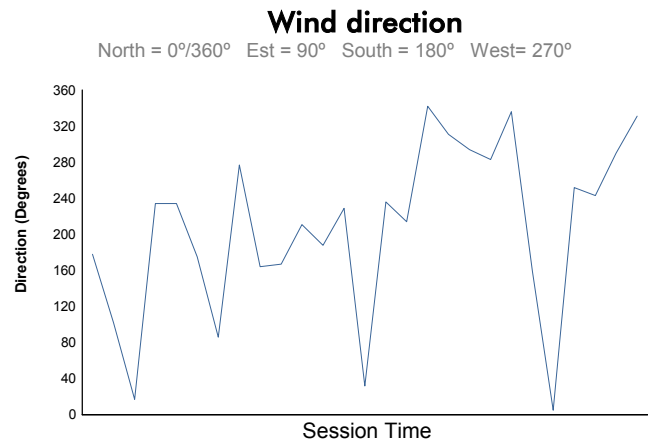

4 Hours of SPA-Francorchamps

Alpine ELF Europa Cup
Collective Test 1

Weather Report

Track Status: **WET**