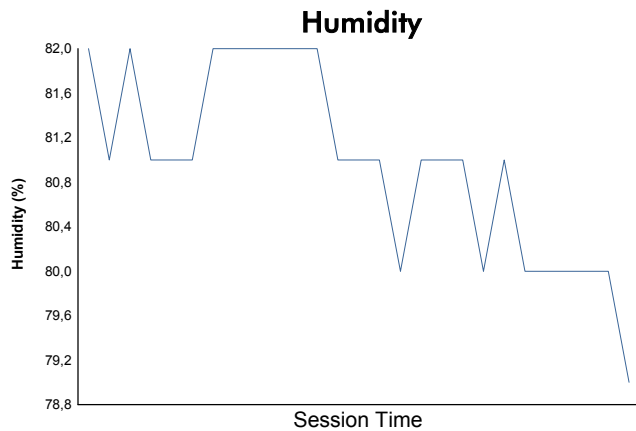

4 Hours of SPA-Francorchamps

Alpine ELF Europa Cup
Collective Test 2

Amended

Weather Report

Track Status: **WET**