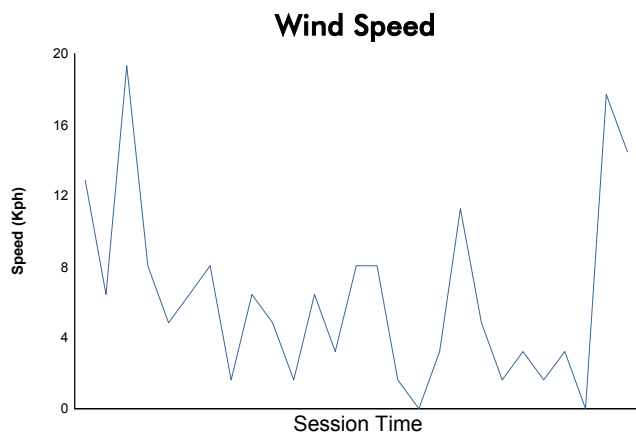

4 Hours of SPA-Francorchamps

Alpine ELF Europa Cup
Collective Test 2

Amended

Weather Report

Track Status: **WET**