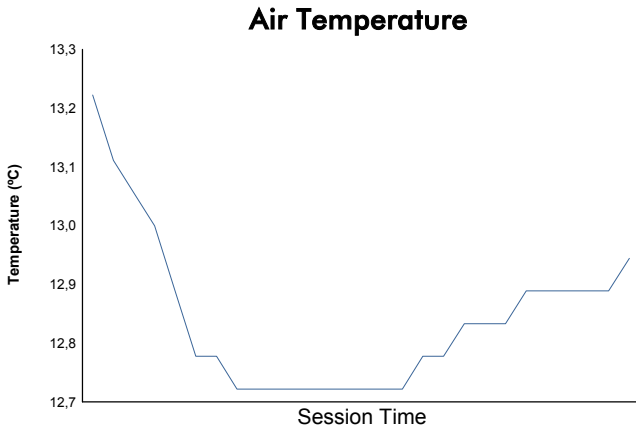

4 Hours of SPA-Francorchamps

Alpine ELF Europa Cup
Collective Test 2

Amended

Weather Report

Track Status: **WET**