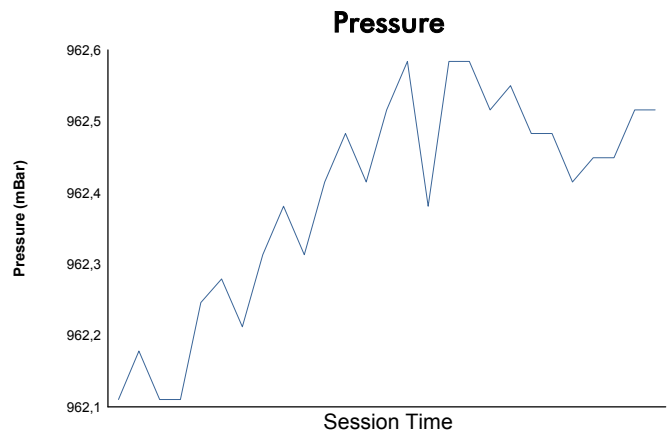

4 Hours of SPA-Francorchamps

Alpine ELF Europa Cup
Collective Test 2

Amended

Weather Report

Track Status: **WET**