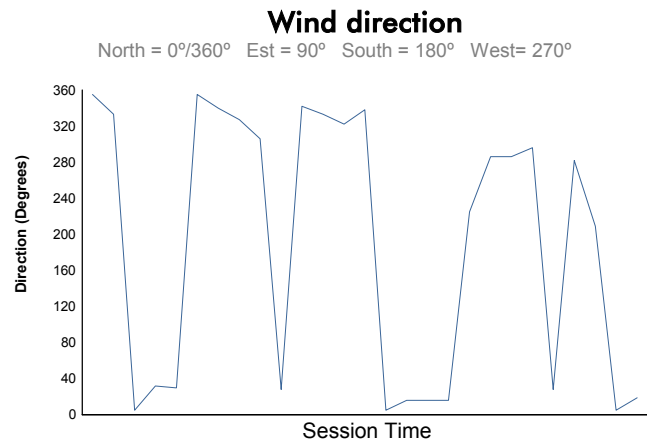

4 Hours of SPA-Francorchamps

Alpine ELF Europa Cup
Collective Test 2

Amended

Weather Report

Track Status: **WET**