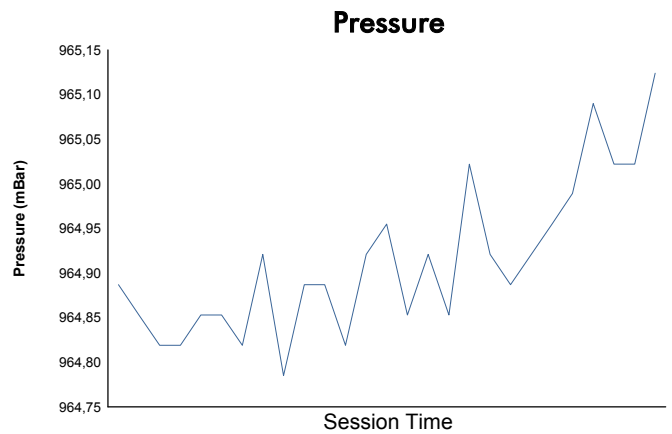

### 4 Hours of SPA-Francorchamps

Alpine ELF Europa Cup  
Qualifying Session 1

### Weather Report

Track Status: **DRY**