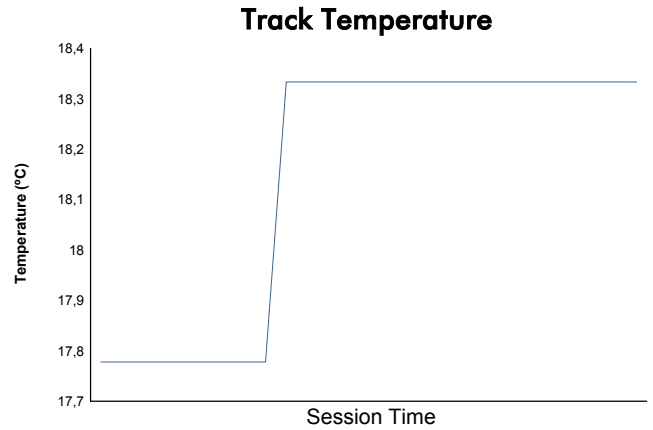

### 4 Hours of SPA-Francorchamps

Alpine ELF Europa Cup  
Qualifying Session 1

### Weather Report

Track Status: **DRY**