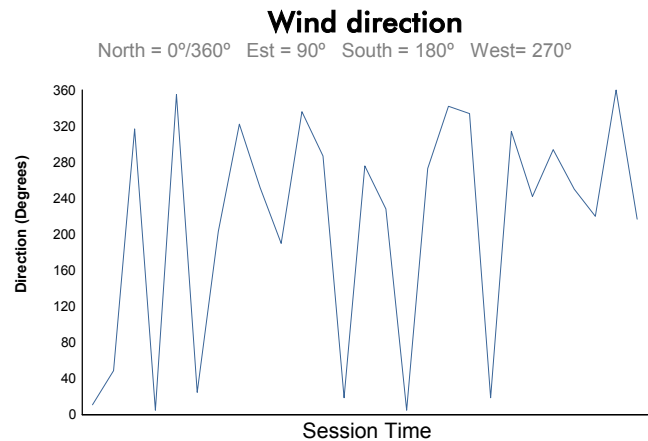

### 4 Hours of SPA-Francorchamps

Alpine ELF Europa Cup  
Qualifying Session 1

### Weather Report

Track Status: **DRY**