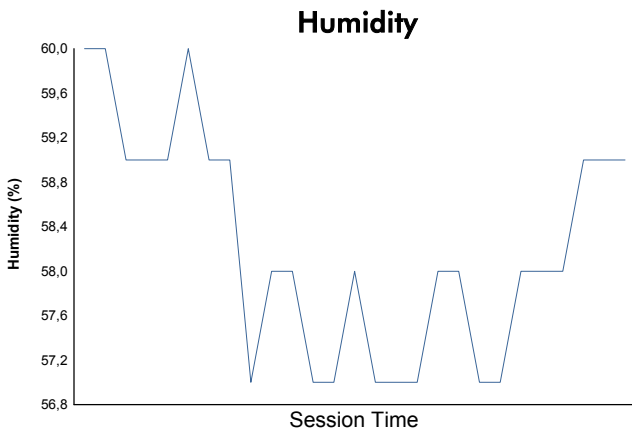

4 Hours of SPA-Francorchamps

Alpine ELF Europa Cup
Qualifying Session 1

Weather Report

Track Status: **DRY**