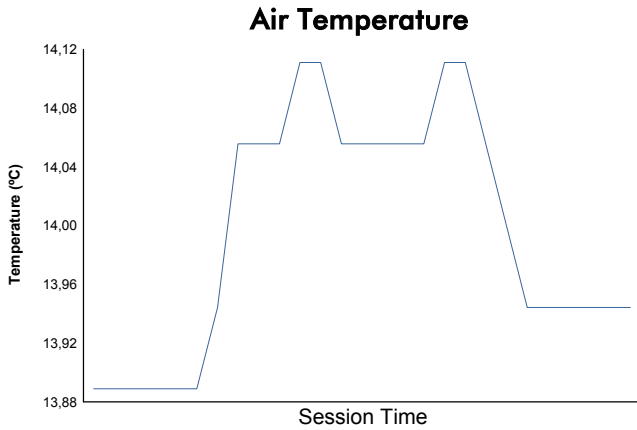

4 Hours of SPA-Francorchamps

Alpine ELF Europa Cup
Qualifying Session 1

Weather Report

Track Status: **DRY**