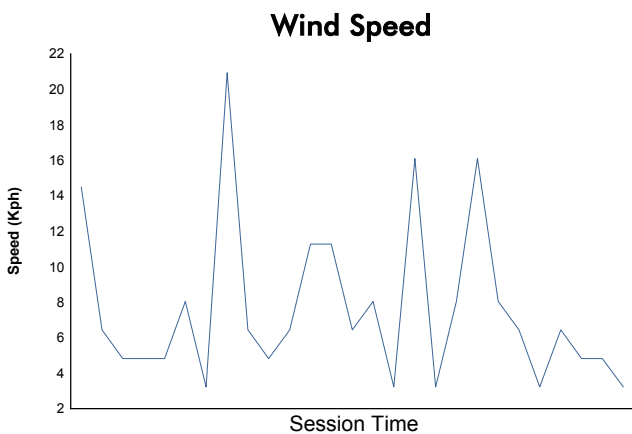

### 4 Hours of SPA-Francorchamps

Alpine ELF Europa Cup  
Qualifying Session 1

### Weather Report

Track Status: **DRY**