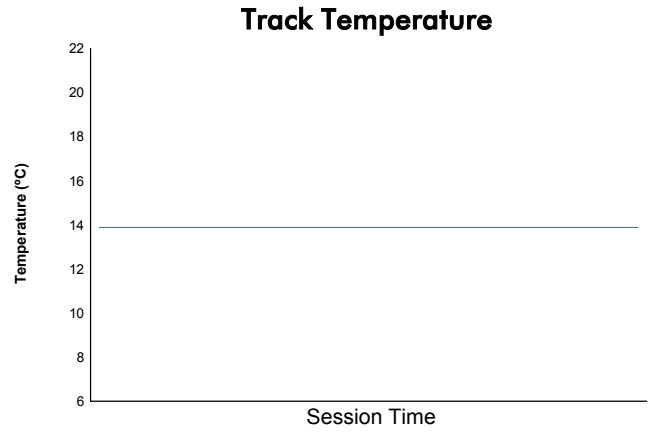

### 4 Hours of SPA-Francorchamps

Alpine ELF Europa Cup  
Qualifying Session 2

### Weather Report

Track Status: **WET**