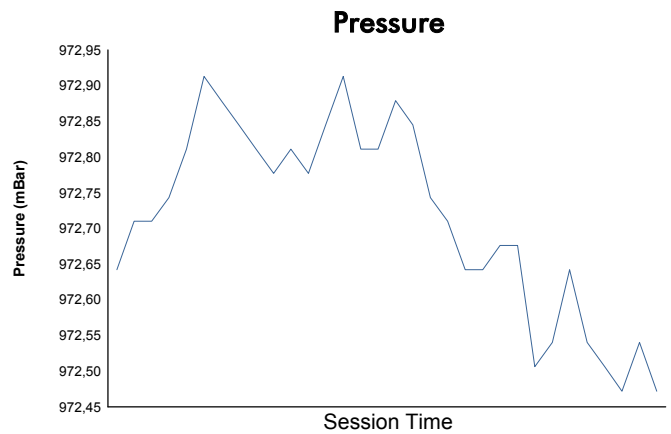

### 4 Hours of SPA-Francorchamps

Alpine ELF Europa Cup  
Qualifying Session 2

### Weather Report

Track Status: **WET**