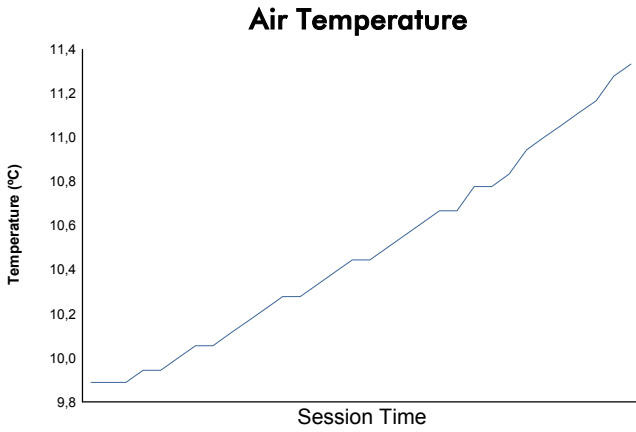

### 4 Hours of SPA-Francorchamps

Alpine ELF Europa Cup  
Qualifying Session 2

### Weather Report

Track Status: **WET**