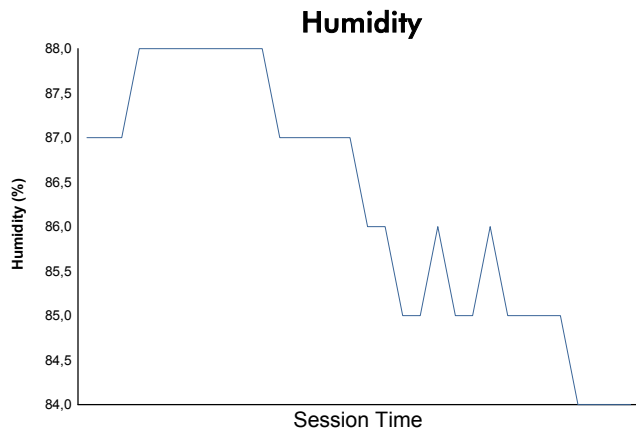

4 Hours of SPA-Francorchamps

Alpine ELF Europa Cup
Qualifying Session 2

Weather Report

Track Status: **WET**