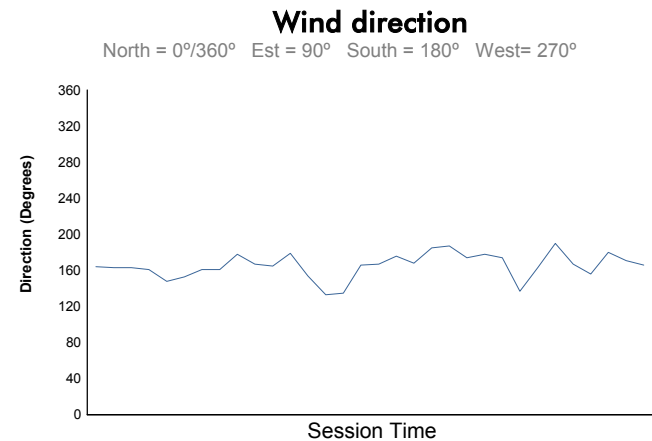

### 4 Hours of SPA-Francorchamps

Alpine ELF Europa Cup  
Qualifying Session 2

### Weather Report

Track Status: **WET**