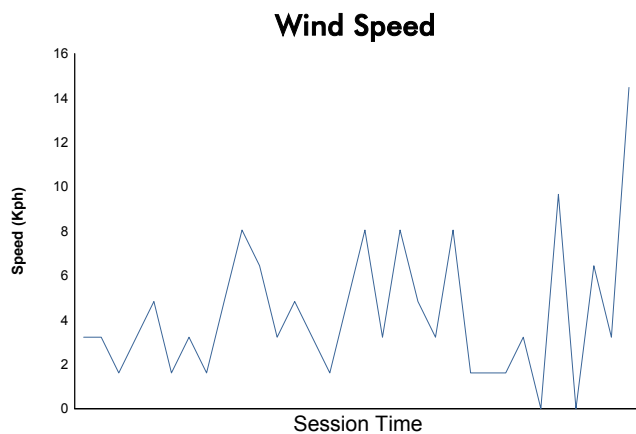

### 4 Hours of SPA-Francorchamps

Alpine ELF Europa Cup  
Qualifying Session 2

### Weather Report

Track Status: **WET**