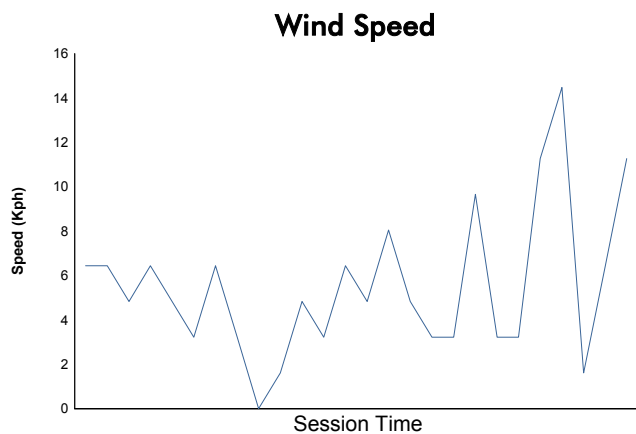

4 Hours of SPA-Francorchamps

Alpine ELF Europa Cup
Race 1

Weather Report

Track Status: **DRY**