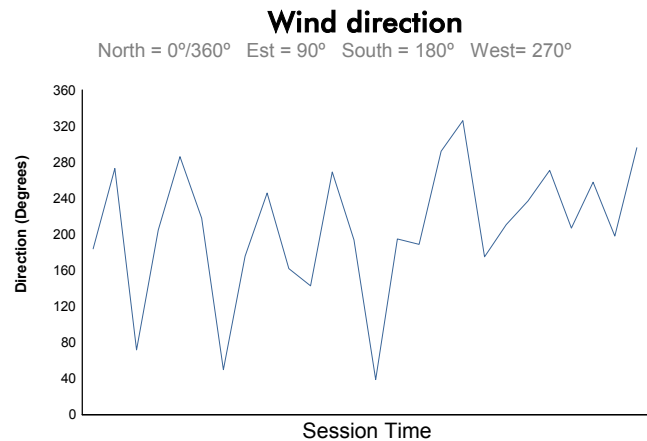

### 4 Hours of SPA-Francorchamps

Alpine ELF Europa Cup  
Race 1

### Weather Report

Track Status: **DRY**