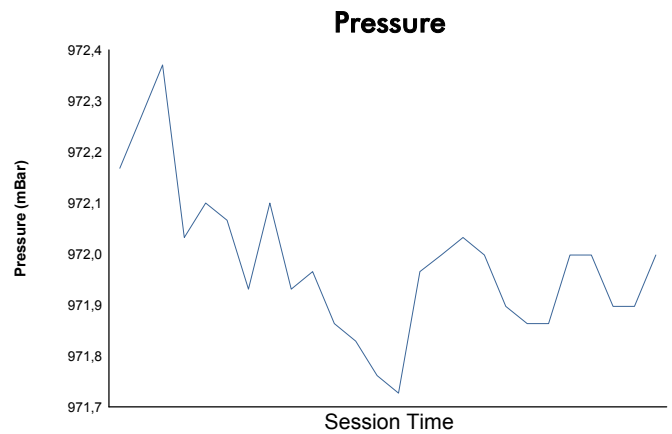

### 4 Hours of SPA-Francorchamps

Alpine ELF Europa Cup  
Race 1

### Weather Report

Track Status: **DRY**