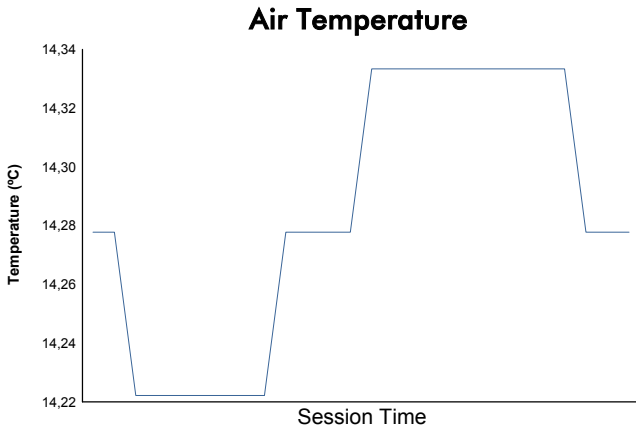

4 Hours of SPA-Francorchamps

Alpine ELF Europa Cup
Race 1

Weather Report

Track Status: **DRY**