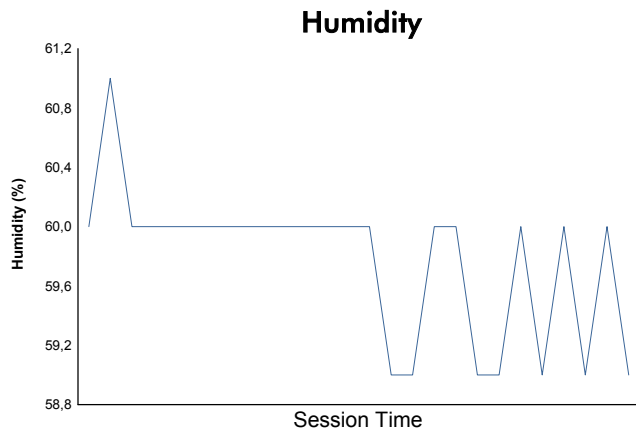

4 Hours of SPA-Francorchamps

Alpine ELF Europa Cup
Race 1

Weather Report

Track Status: **DRY**