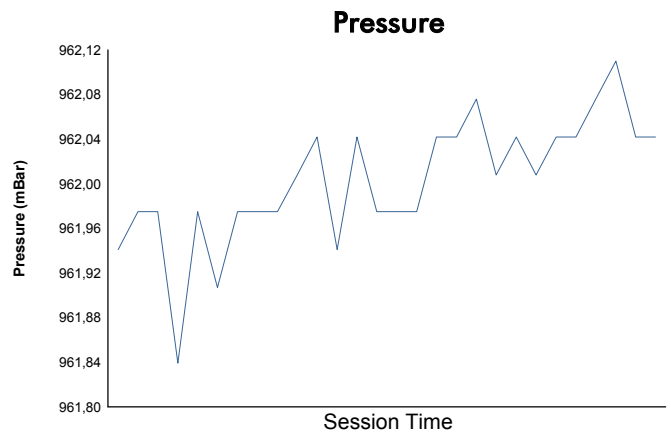

4 Hours of SPA-Francorchamps

Alpine ELF Europa Cup
Race 2

Weather Report

Track Status: **WET**