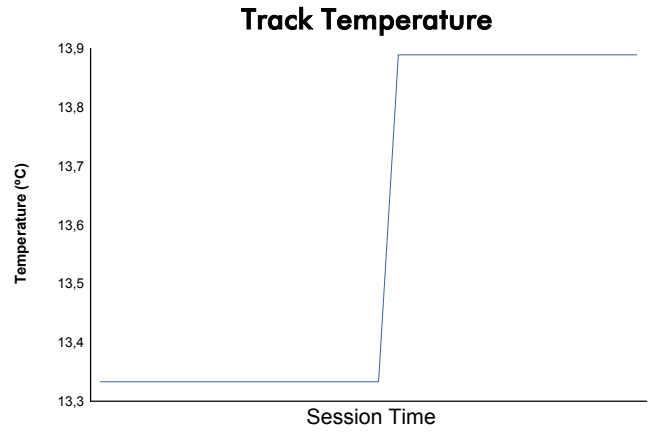

4 Hours of SPA-Francorchamps

Alpine ELF Europa Cup
Race 2

Weather Report

Track Status: **WET**