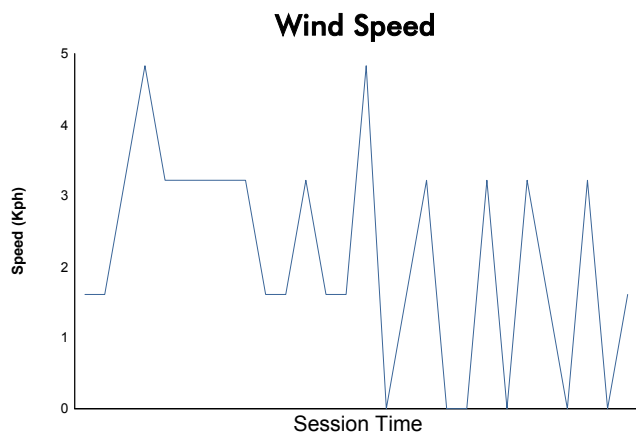

4 Hours of SPA-Francorchamps

Alpine ELF Europa Cup
Race 2

Weather Report

Track Status: **WET**