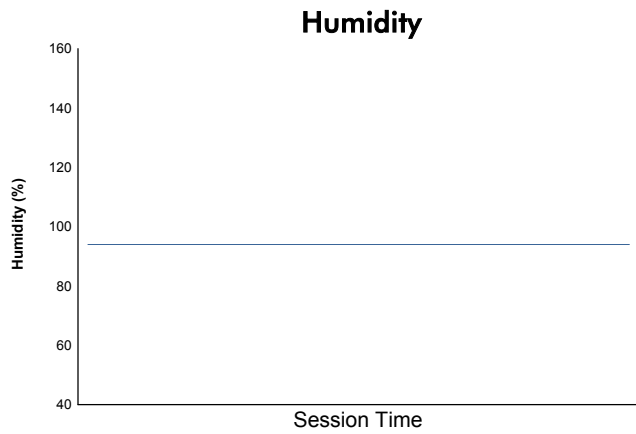

4 Hours of SPA-Francorchamps

Alpine ELF Europa Cup
Race 2

Weather Report

Track Status: **WET**