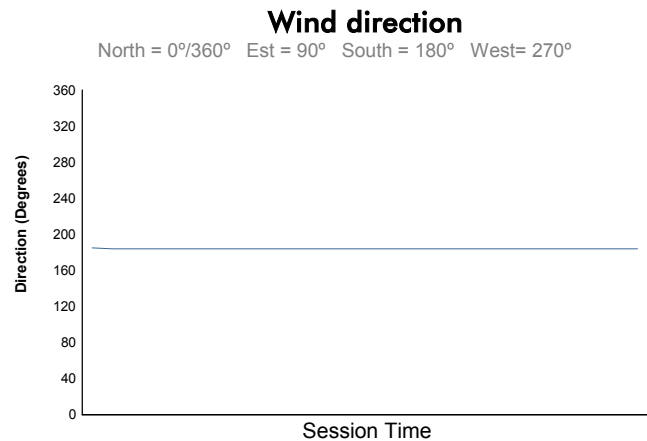

4 Hours of SPA-Francorchamps

Alpine ELF Europa Cup
Race 2

Weather Report

Track Status: **WET**