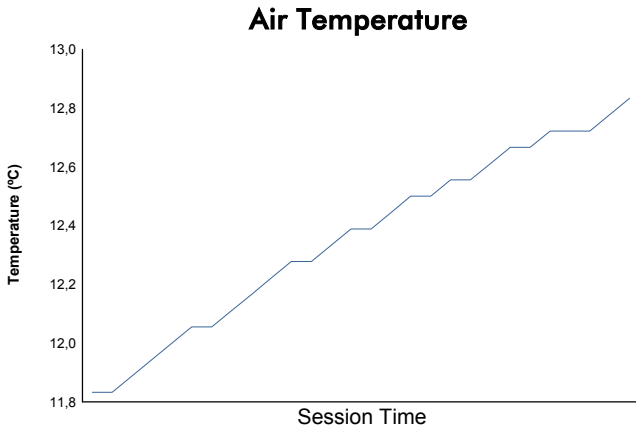

4 Hours of SPA-Francorchamps

Alpine ELF Europa Cup
Race 2

Weather Report

Track Status: **WET**