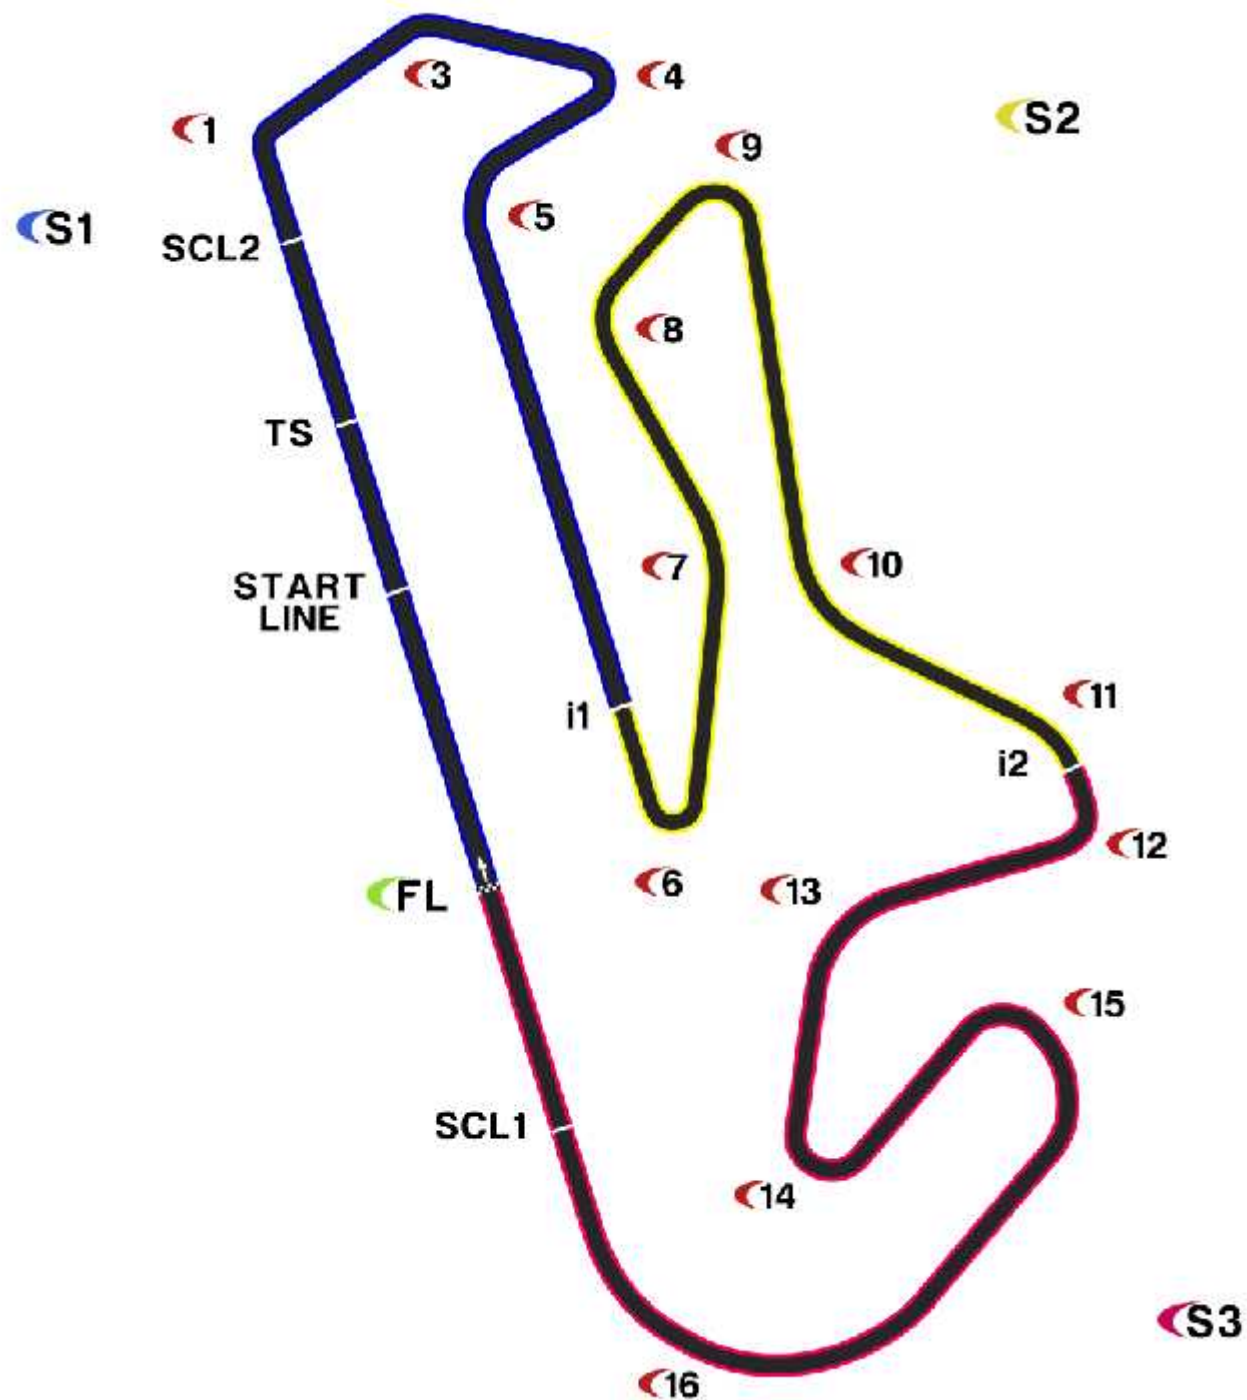

## PORTIMÃO

Circuit Length: 4.653m.

i1 at: 1.616,43m.

i2 at: 2.977,23m.

Pit In at: 4.583,3m

Pit out at: 405,4m.

Pit in to Pit out: 474,1m.

Lap by the Pits: 4.654m.

Start line Offset: 268m.

25/10/2018 16:00