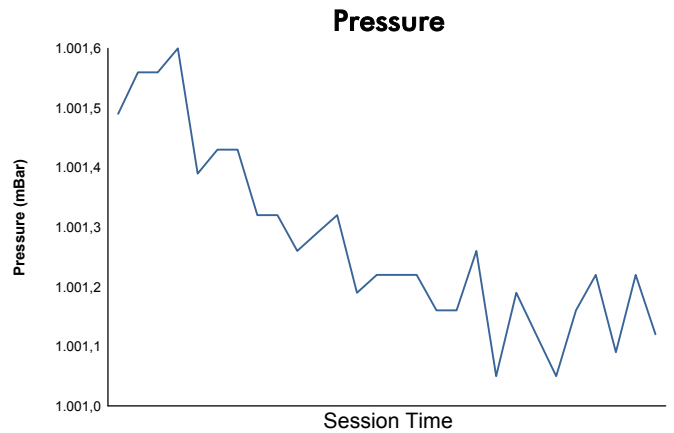

EUROPEAN LE MANS SERIES
4 Hours of Portimao
Bronze Driver Collective Test

Weather Report

Track Status: **WET**