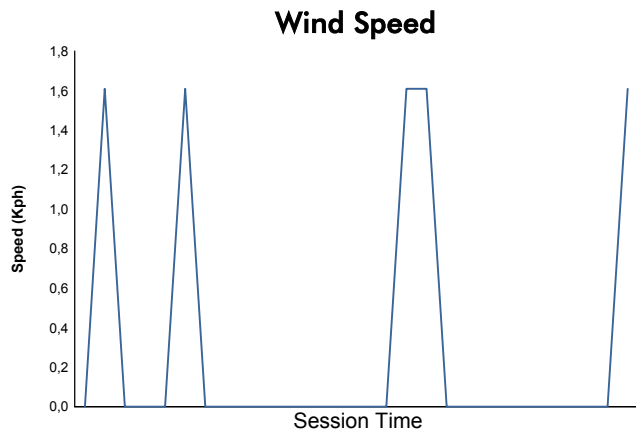

EUROPEAN LE MANS SERIES
4 Hours of Portimao
Bronze Driver Collective Test

Weather Report

Track Status: **WET**