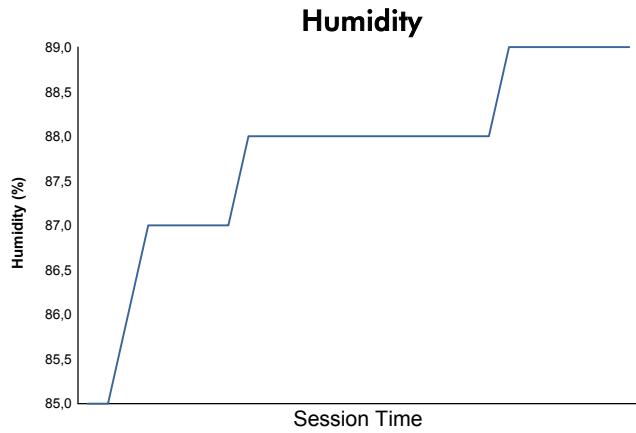

EUROPEAN LE MANS SERIES
4 Hours of Portimao
Bronze Driver Collective Test

Weather Report

Track Status: **WET**