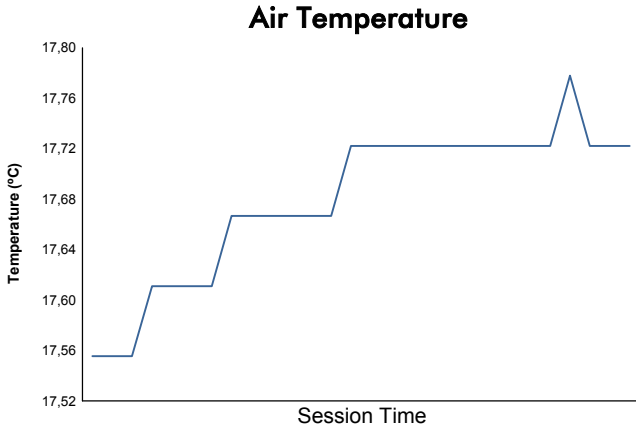

EUROPEAN LE MANS SERIES
4 Hours of Portimao
Bronze Driver Collective Test

Weather Report

Track Status: **WET**