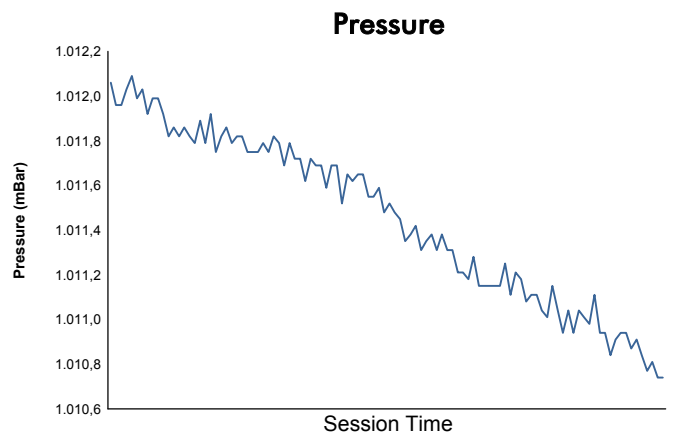

ELMS Collective Test Day
4 Hours of Portimao
Midday Session

Weather Report

Track Status: **DRY**