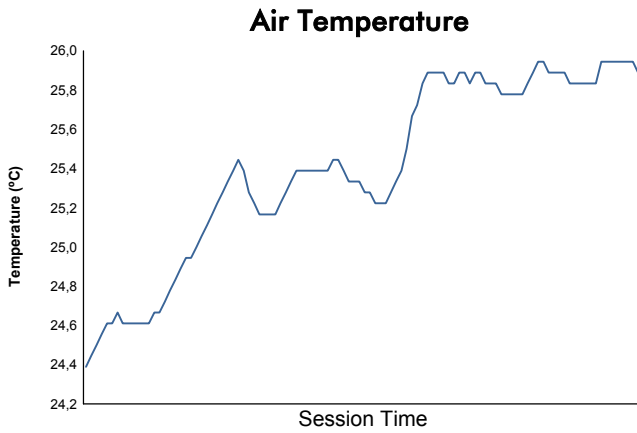

ELMS Collective Test Day
4 Hours of Portimao
Midday Session

Weather Report

Track Status: **DRY**