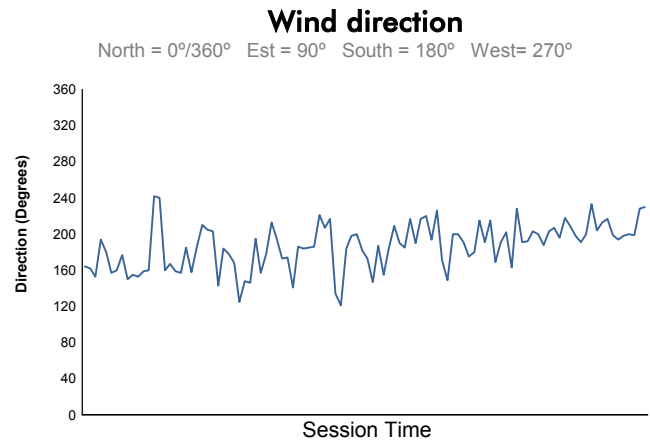

ELMS Collective Test Day
4 Hours of Portimao
Midday Session

Weather Report

Track Status: **DRY**