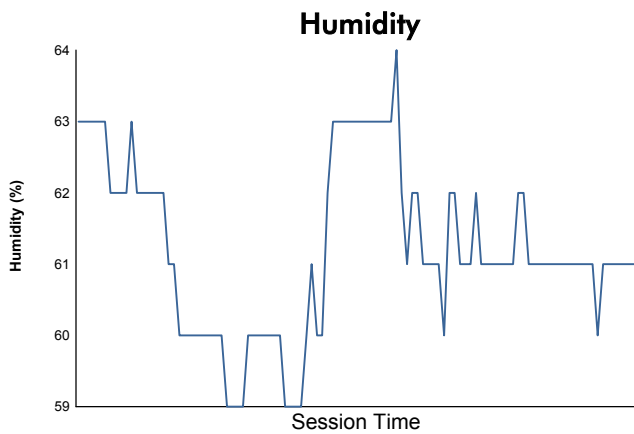

ELMS Collective Test Day
4 Hours of Portimao
Midday Session

Weather Report

Track Status: **DRY**