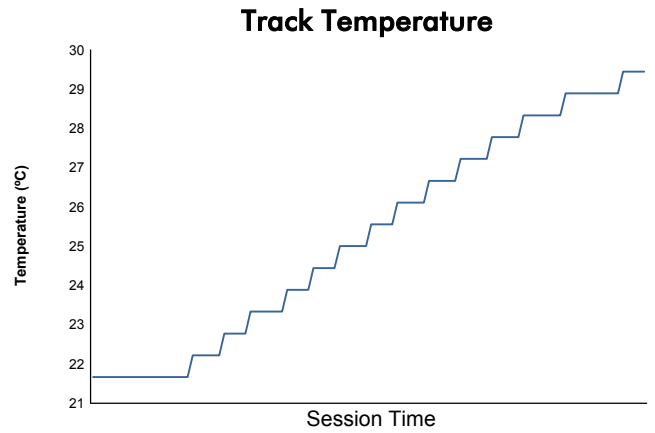

ELMS Collective Test Day
4 Hours of Portimao
Midday Session

Weather Report

Track Status: **DRY**