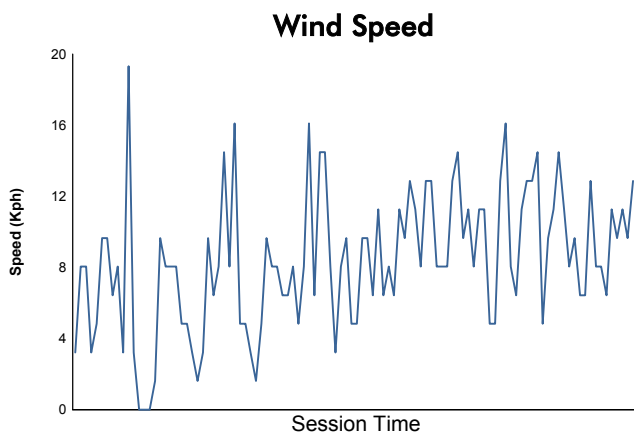

ELMS Collective Test Day
4 Hours of Portimao
Midday Session

Weather Report

Track Status: **DRY**