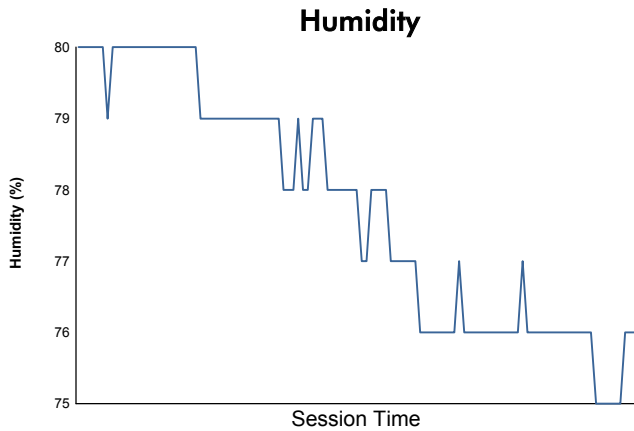

**ELMS Collective Test Day**  
4 Hours of Monza  
Morning Test

Weather Report

Track Status: **DRY**