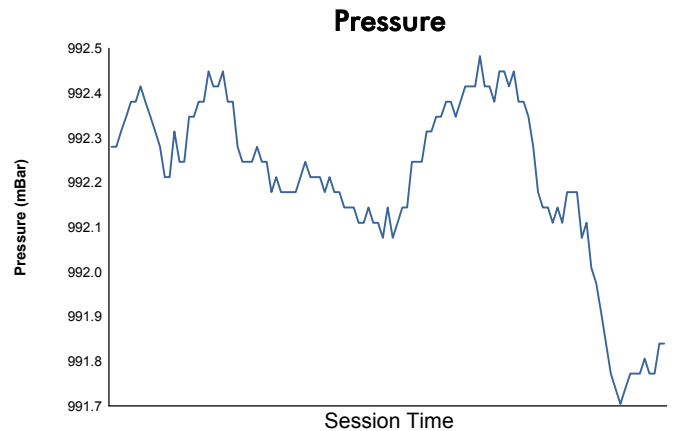

**ELMS Collective Test Day**  
4 Hours of Monza  
Morning Test

Weather Report

Track Status: **DRY**