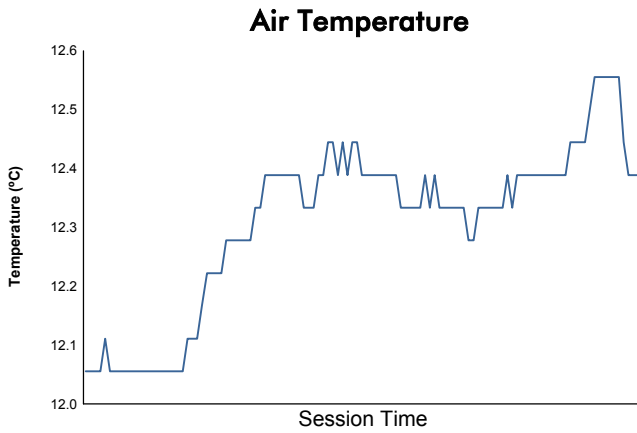

**ELMS Collective Test Day**  
4 Hours of Monza  
Morning Test

Weather Report

Track Status: **DRY**