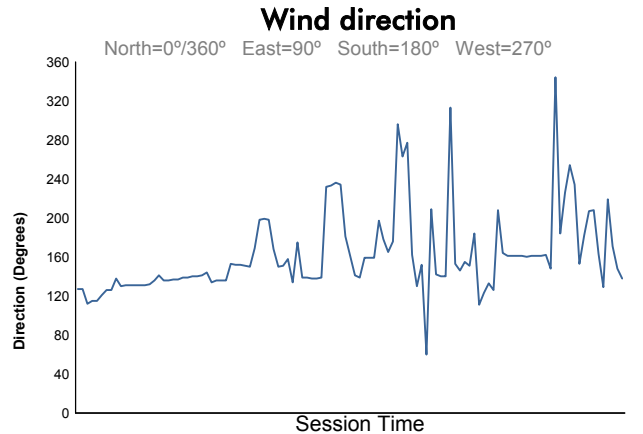

**ELMS Collective Test Day**  
4 Hours of Monza  
Morning Test

Weather Report

Track Status: **DRY**