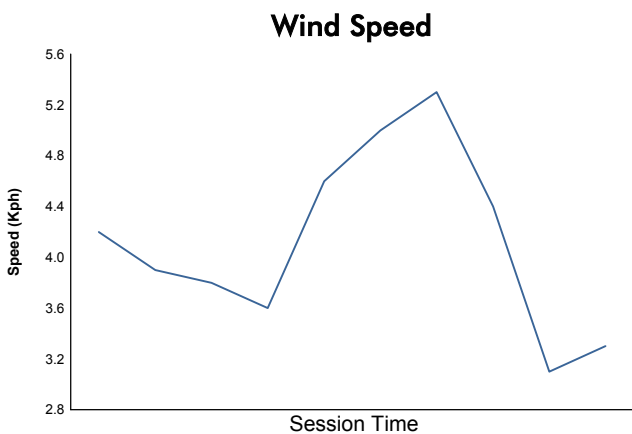

EUROPEAN LE MANS SERIES

**4 Hours of Silverstone
Qualifying Practice - LMP3**

Weather Report

Track Status: **DRY**