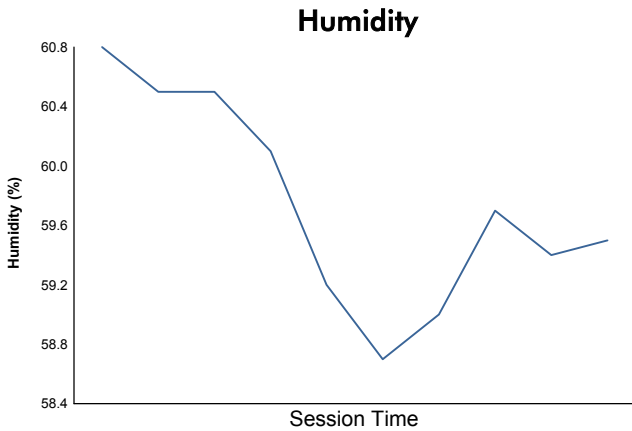

EUROPEAN LE MANS SERIES

**4 Hours of Silverstone
Qualifying Practice - LMP3**

Weather Report

Track Status: **DRY**