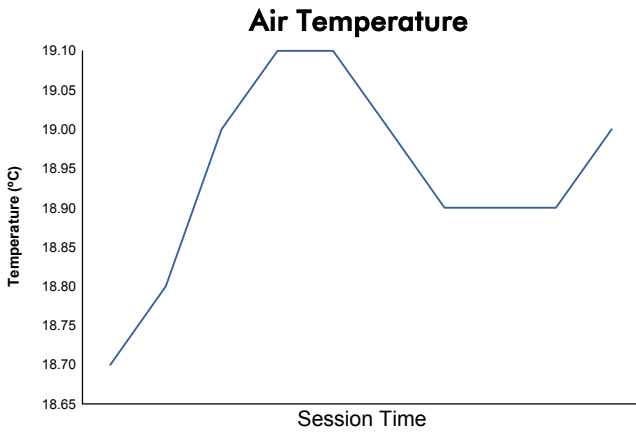

EUROPEAN LE MANS SERIES

**4 Hours of Silverstone
Qualifying Practice - LMP3**

Weather Report

Track Status: **DRY**