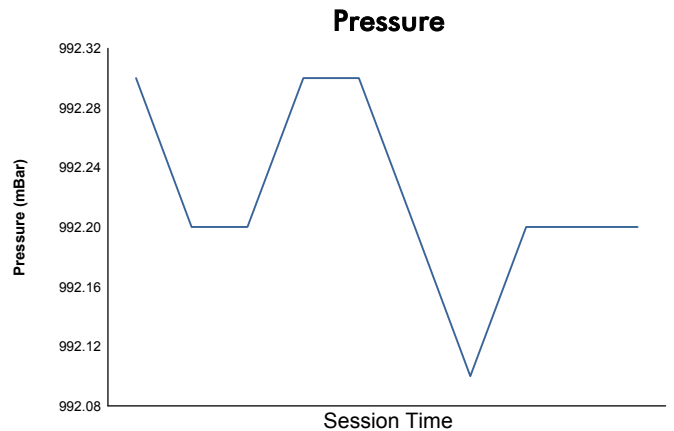

EUROPEAN LE MANS SERIES

**4 Hours of Silverstone
Qualifying Practice - LMP3**

Weather Report

Track Status: **DRY**