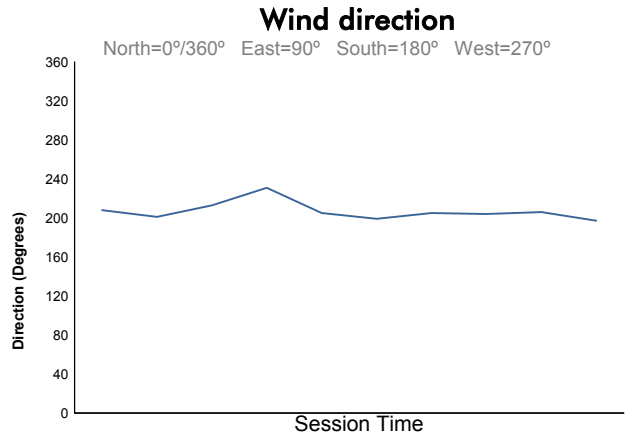

EUROPEAN LE MANS SERIES

**4 Hours of Silverstone
Qualifying Practice - LMP3**

Weather Report

Track Status: **DRY**