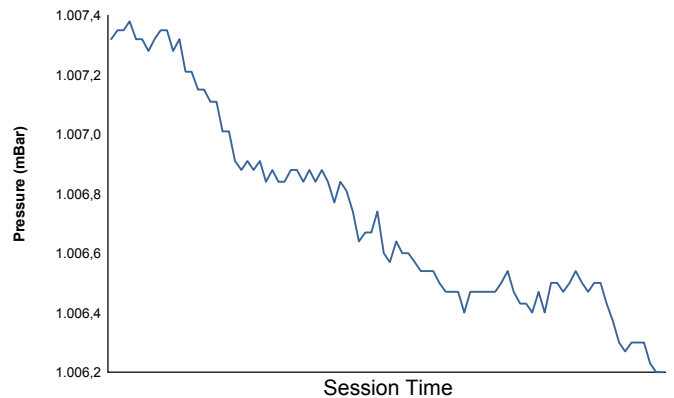

EUROPEAN LE MANS SERIES

4 Hours of Portimao

Free Practice 1

Weather Report

Air Temperature

Track Temperature

Humidity

Pressure

Wind Speed

Wind direction

Track Status: **DRY**