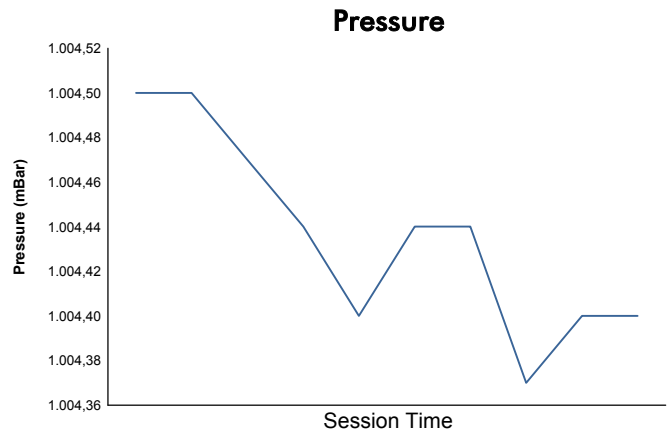

**EUROPEAN LE MANS SERIES**  
4 Hours of Portimao  
Qualifying Practice - LMGTE

Weather Report

Track Status: **DRY**