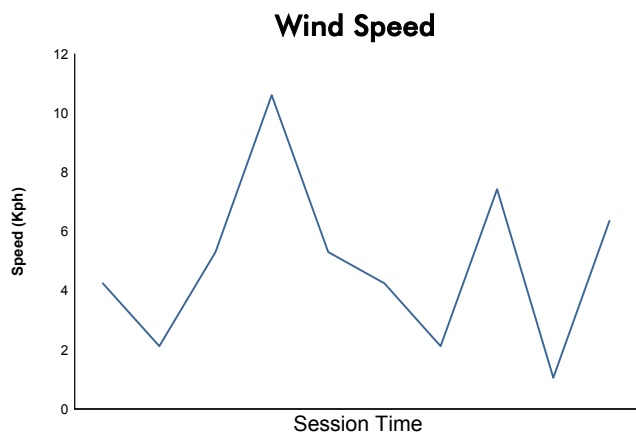

**EUROPEAN LE MANS SERIES**  
4 Hours of Portimao  
Qualifying Practice - LMGTE

Weather Report

Track Status: **DRY**