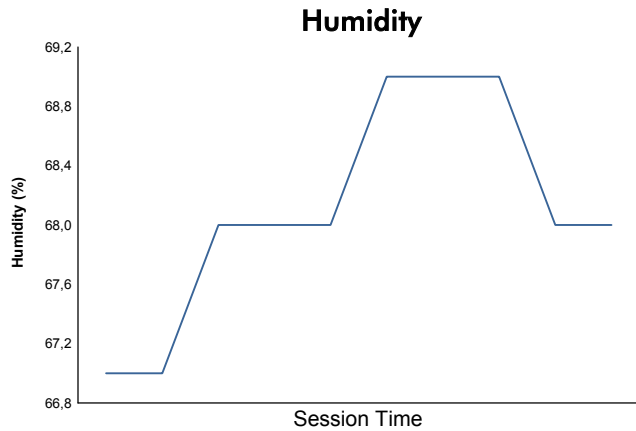

**EUROPEAN LE MANS SERIES**  
4 Hours of Portimao  
Qualifying Practice - LMGTE

Weather Report

Track Status: **DRY**