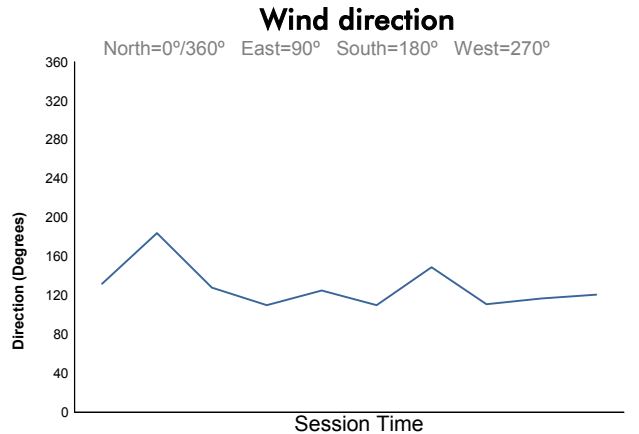

**EUROPEAN LE MANS SERIES**  
4 Hours of Portimao  
Qualifying Practice - LMGTE

Weather Report

Track Status: **DRY**