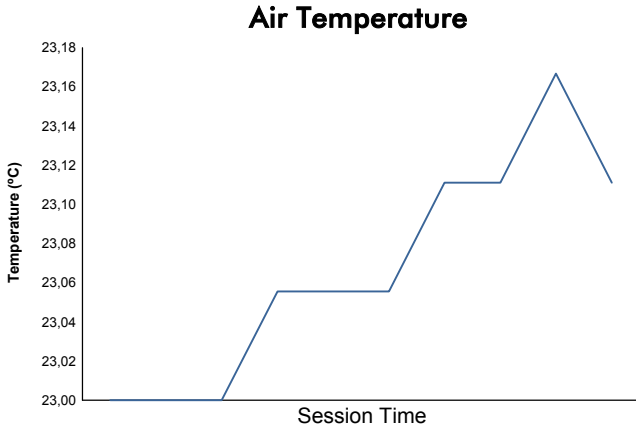

**EUROPEAN LE MANS SERIES**  
4 Hours of Portimao  
Qualifying Practice - LMGTE

Weather Report

Track Status: **DRY**