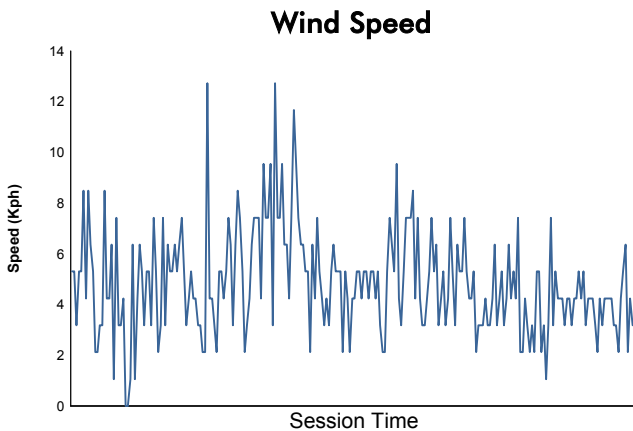

EUROPEAN LE MANS SERIES
4 Hours of Portimao
Race

Weather Report

Track Status: **DRY**