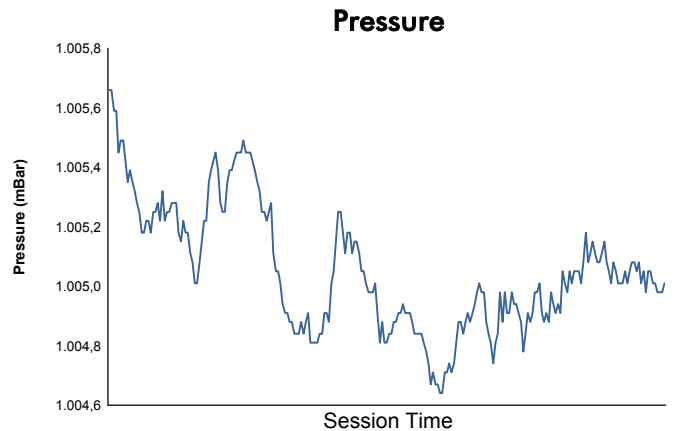

EUROPEAN LE MANS SERIES
4 Hours of Portimao
Race

Weather Report

Track Status: **DRY**