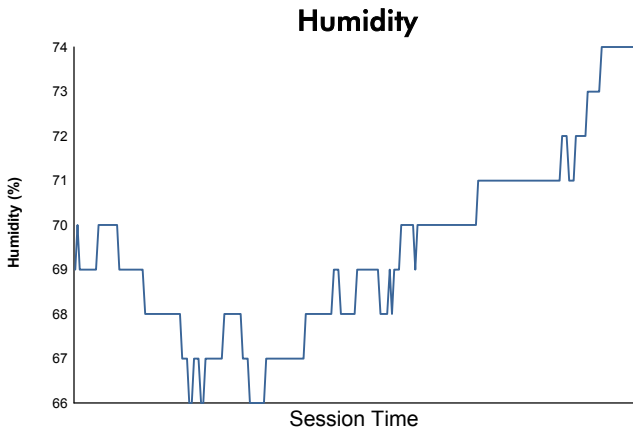

EUROPEAN LE MANS SERIES
4 Hours of Portimao
Race

Weather Report

Track Status: **DRY**