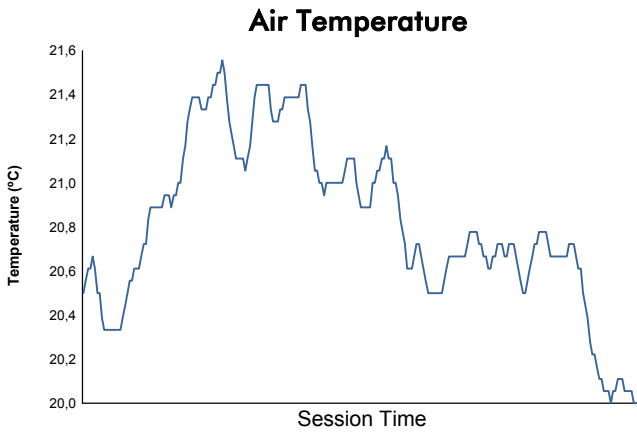

EUROPEAN LE MANS SERIES
4 Hours of Portimao
Race

Weather Report

Track Status: **DRY**