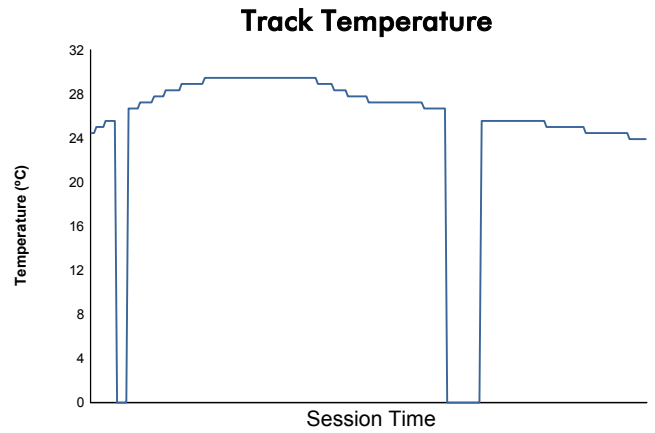

EUROPEAN LE MANS SERIES
4 Hours of Portimao
Race

Weather Report

Track Status: **DRY**