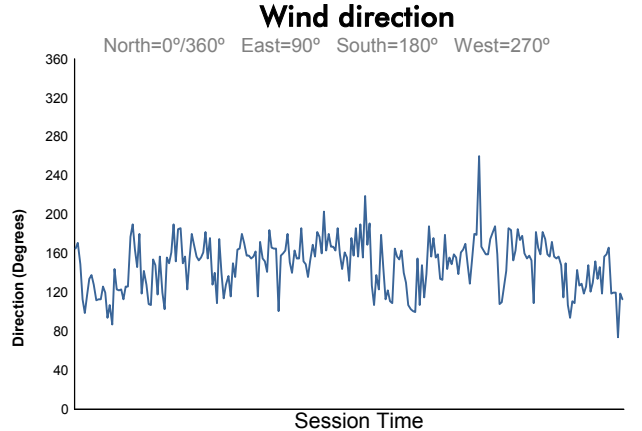

EUROPEAN LE MANS SERIES
4 Hours of Portimao
Race

Weather Report

Track Status: **DRY**