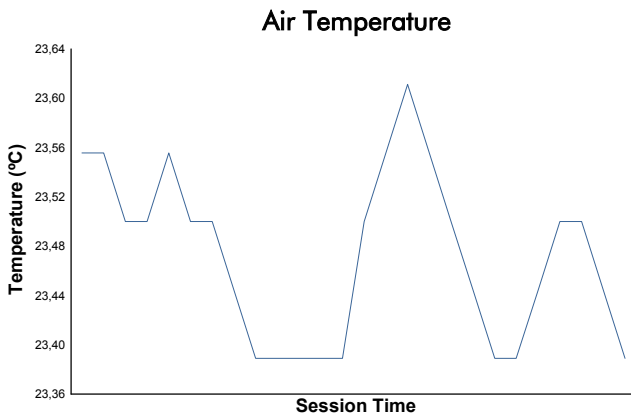

4 Hours of Portimao

F4

Race 2

Weather Report

Track Status: **DRY**