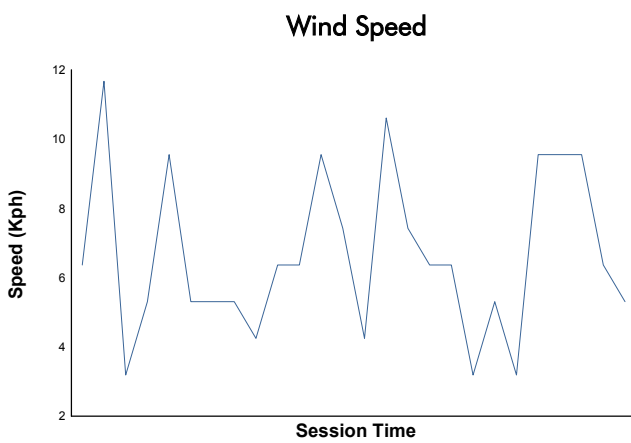

4 Hours of Portimao

F4

Race 2

Weather Report

Track Status: **DRY**