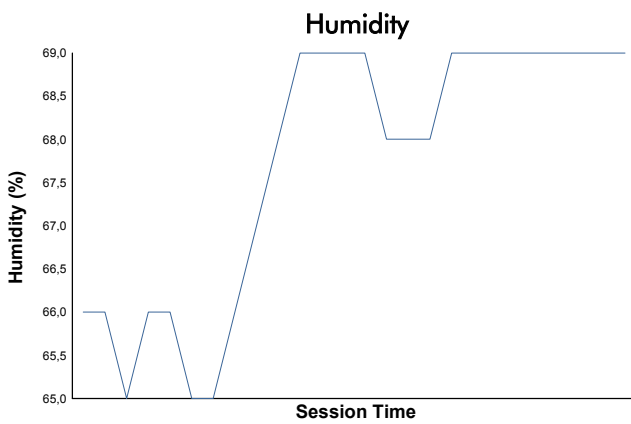

4 Hours of Portimao

F4

Race 2

Weather Report

Track Status: **DRY**