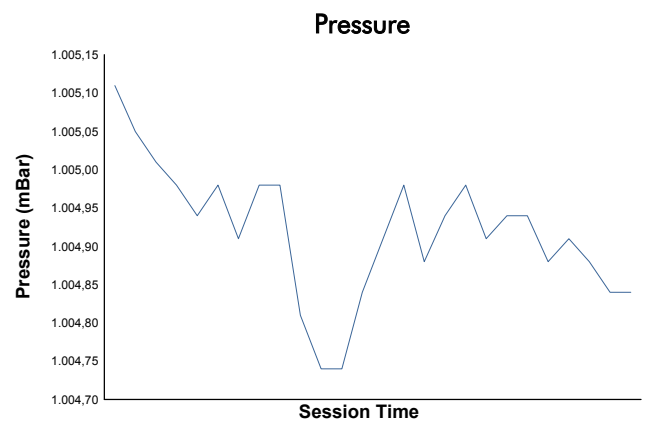

4 Hours of Portimao

F4

Race 2

Weather Report

Track Status: **DRY**