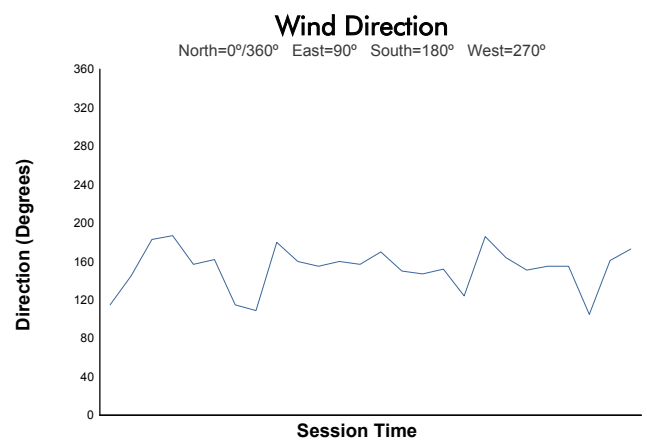

4 Hours of Portimao

F4

Race 2

Weather Report

Track Status: **DRY**