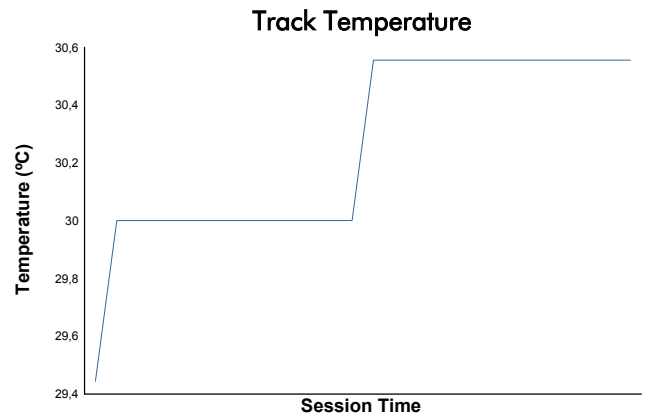

4 Hours of Portimao

F4

Race 2

Weather Report

Track Status: **DRY**