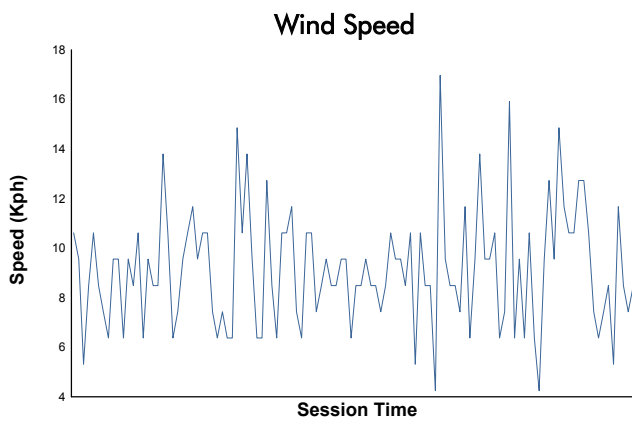

Le Castellet 240
ELMS Collective Test Day
Morning Test
Weather Report

Track Status: **DRY**