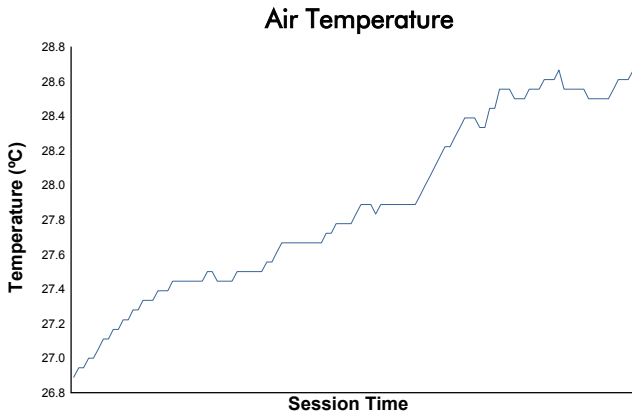

Le Castellet 240
ELMS Collective Test Day
Morning Test
Weather Report

Track Status: **DRY**