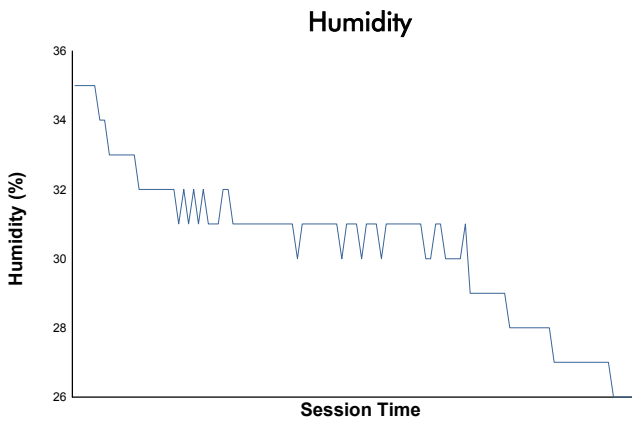

Le Castellet 240
ELMS Collective Test Day
Morning Test
Weather Report

Track Status: **DRY**