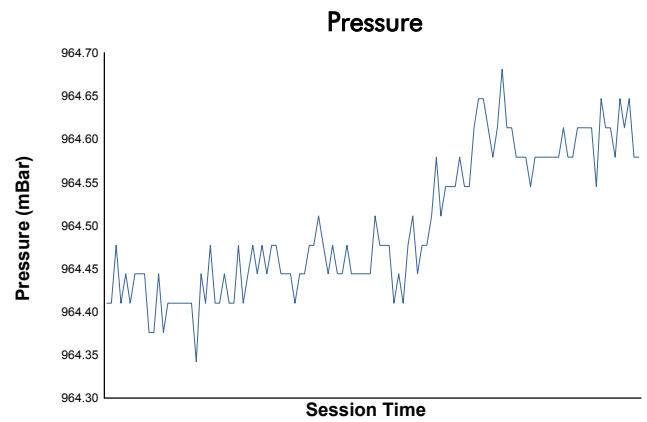

Le Castellet 240
ELMS Collective Test Day
Morning Test
Weather Report

Track Status: **DRY**