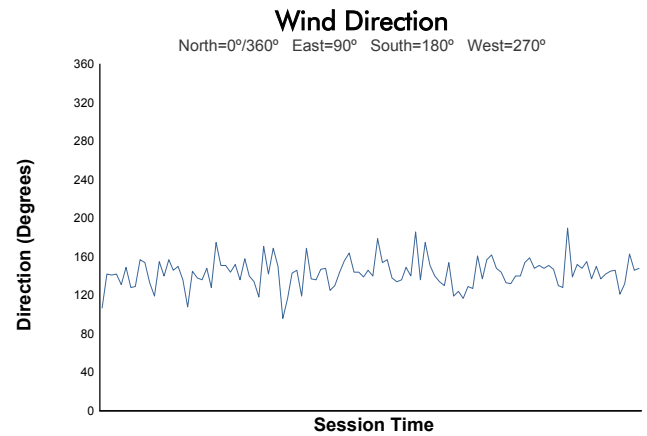

Le Castellet 240
ELMS Collective Test Day
Morning Test
Weather Report

Track Status: **DRY**