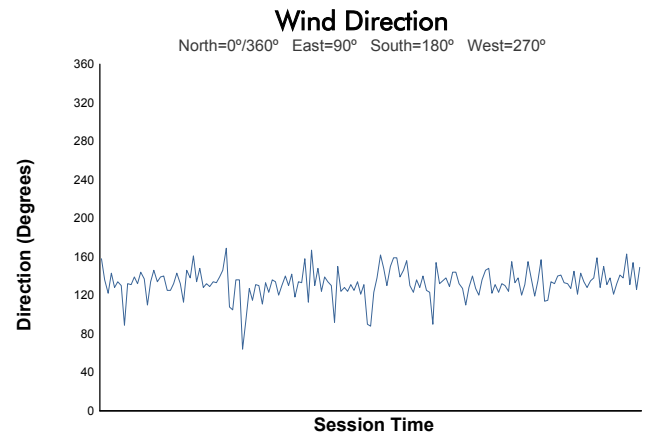

Le Castellet 240
ELMS Collective Test Day
Afternoon Test
Weather Report

Track Status: **DRY**