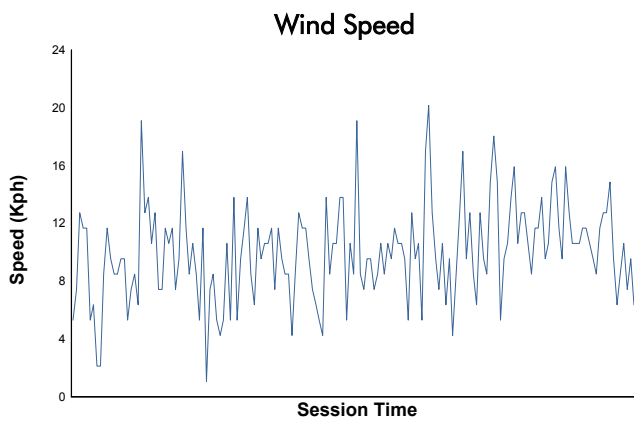

Le Castellet 240
ELMS Collective Test Day
Afternoon Test
Weather Report

Track Status: **DRY**