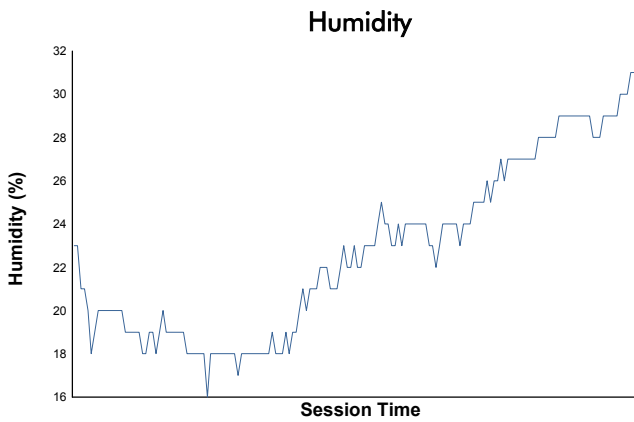

Le Castellet 240
ELMS Collective Test Day
Afternoon Test
Weather Report

Track Status: **DRY**