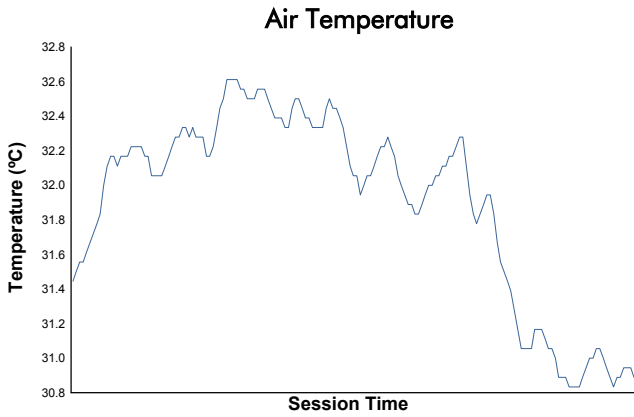

Le Castellet 240
ELMS Collective Test Day
Afternoon Test
Weather Report

Track Status: **DRY**