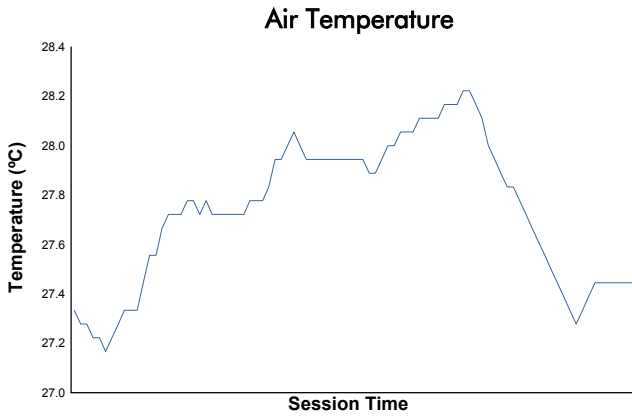

Le Castellet 240
EUROPEAN LE MANS SERIES
Free Practice 1

Weather Report

Track Status: **DRY**