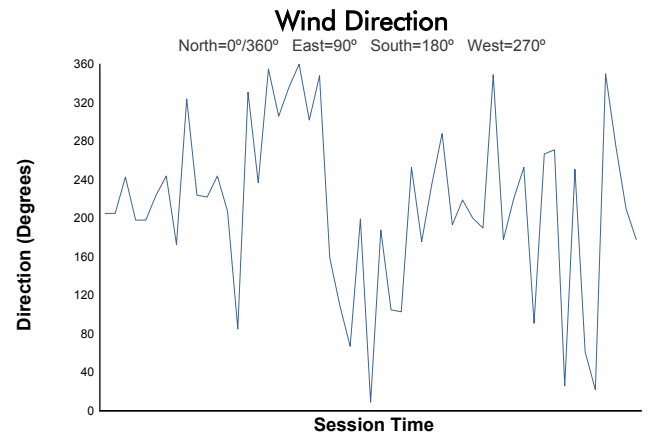

Le Castellet 240
EUROPEAN LE MANS SERIES
Qualifying Practice - LMGTE

Weather Report

Track Status: **WET**