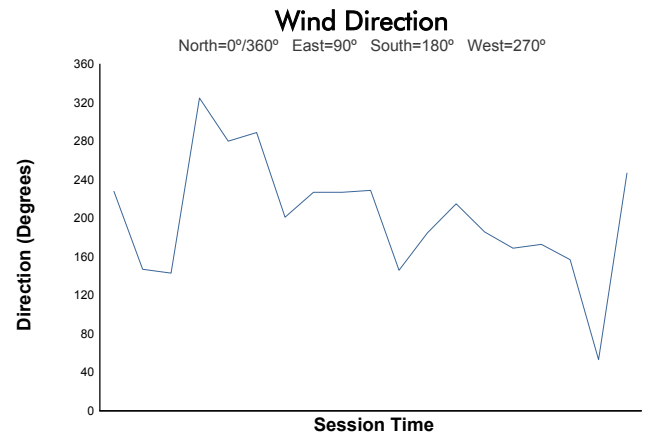

Le Castellet 240
EUROPEAN LE MANS SERIES
Qualifying Practice - LMP2

Amended

Weather Report

Track Status: **WET**