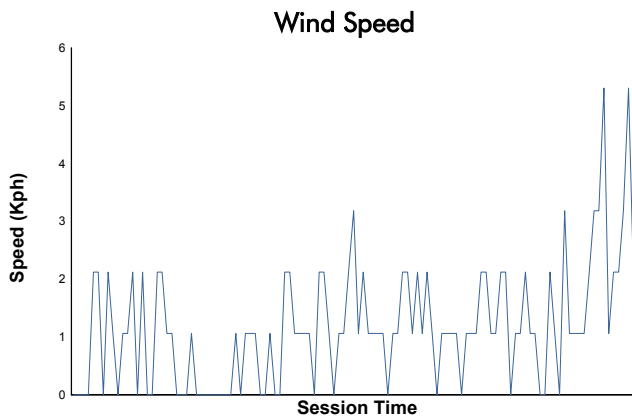

**4 Hours of Monza**  
ELMS Collective Test Day  
Morning Test  
Weather Report

Track Status: **DRY**