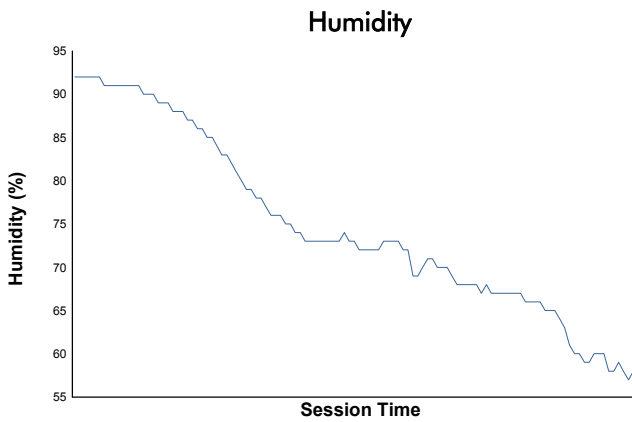

**4 Hours of Monza**  
ELMS Collective Test Day  
Morning Test  
Weather Report

Track Status: **DRY**