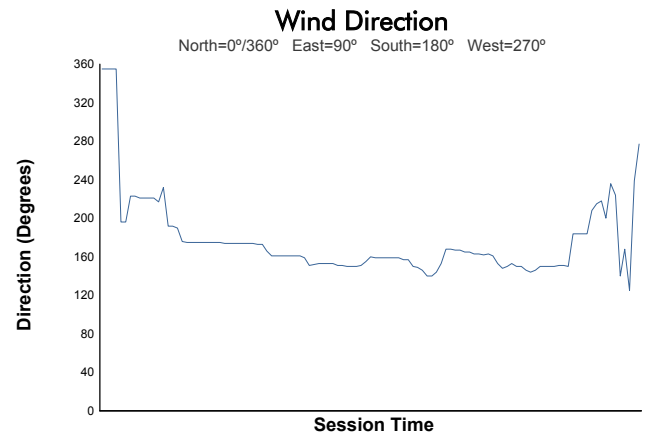

**4 Hours of Monza**  
ELMS Collective Test Day  
Morning Test  
Weather Report

Track Status: **DRY**