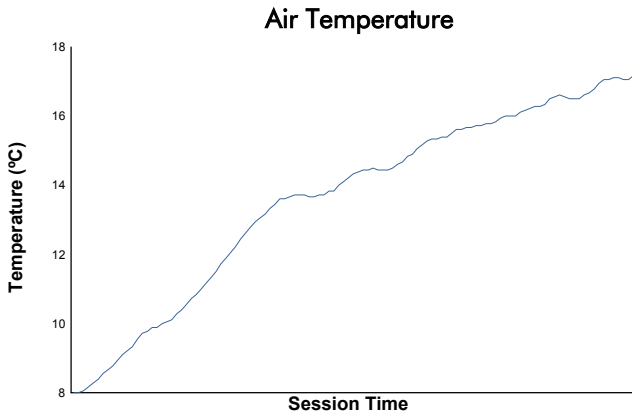

**4 Hours of Monza**  
ELMS Collective Test Day  
Morning Test  
Weather Report

Track Status: **DRY**