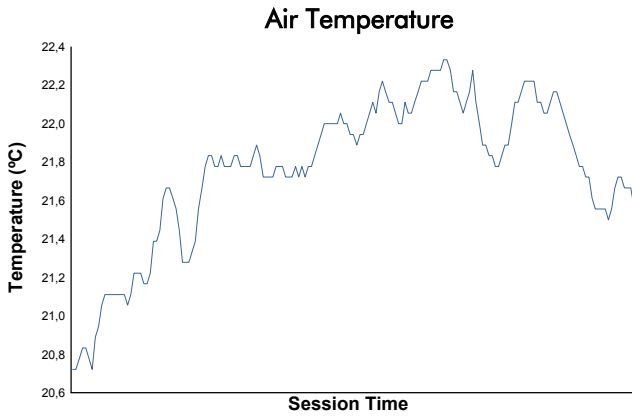

4 Hours of Monza
ELMS Collective Test Day
Afternoon Test
Weather Report

Track Status: **DRY**