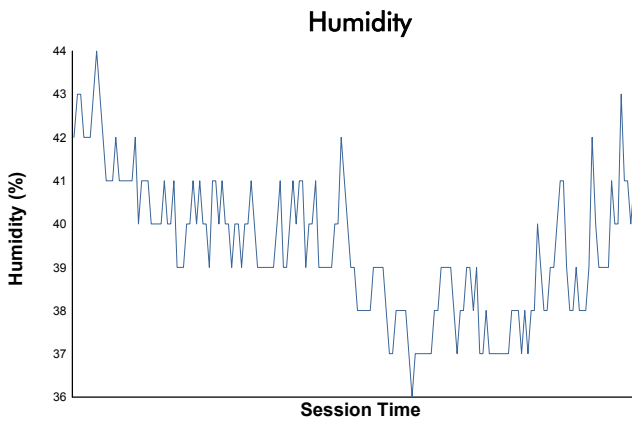

4 Hours of Monza
ELMS Collective Test Day
Afternoon Test
Weather Report

Track Status: **DRY**