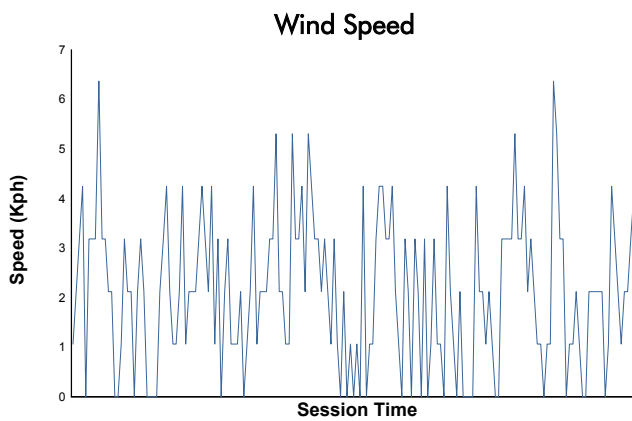

4 Hours of Monza
ELMS Collective Test Day
Afternoon Test
Weather Report

Track Status: **DRY**