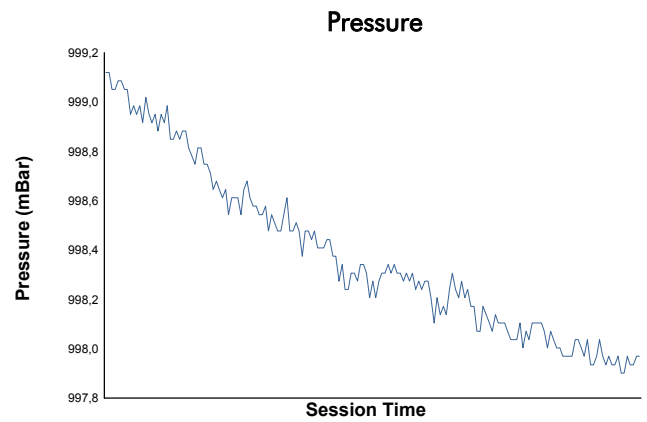

4 Hours of Monza
ELMS Collective Test Day
Afternoon Test
Weather Report

Track Status: **DRY**