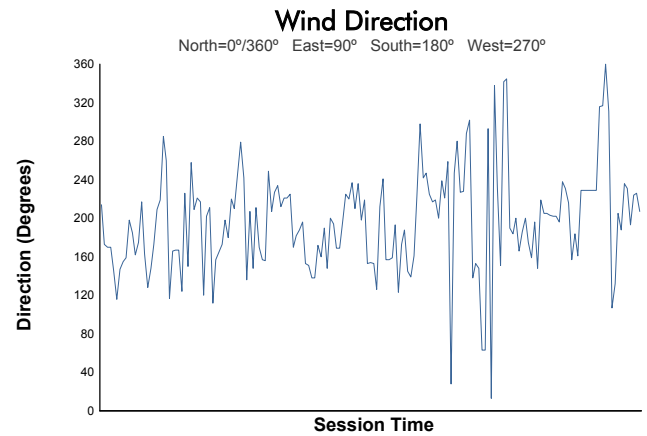

4 Hours of Monza
ELMS Collective Test Day
Afternoon Test
Weather Report

Track Status: **DRY**