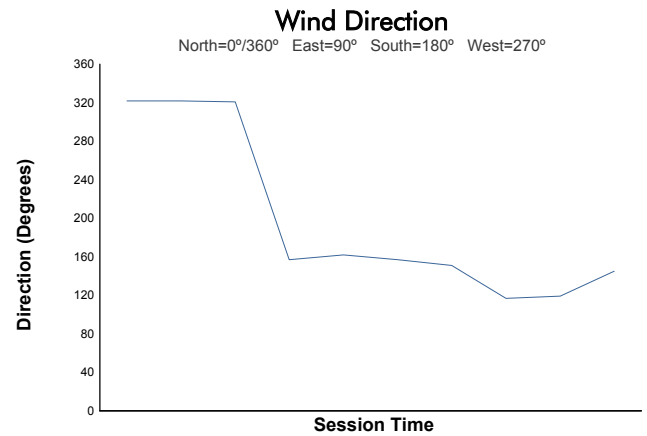

**4 Hours of Monza**  
EUROPEAN LE MANS SERIES  
Qualifying Practice - LMP2

Weather Report

Track Status: **DRY**