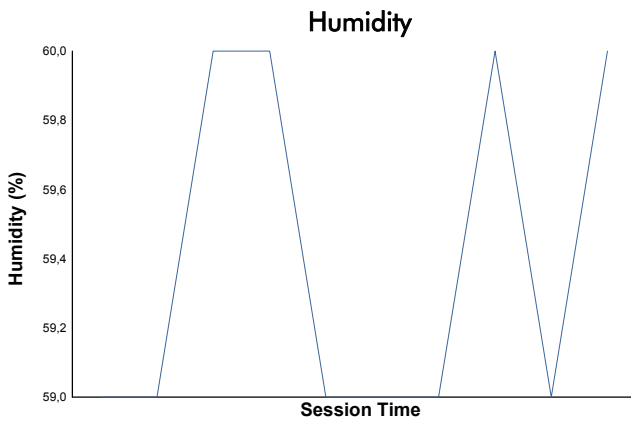

**4 Hours of Monza**  
EUROPEAN LE MANS SERIES  
Qualifying Practice - LMP2

Weather Report

Track Status: **DRY**