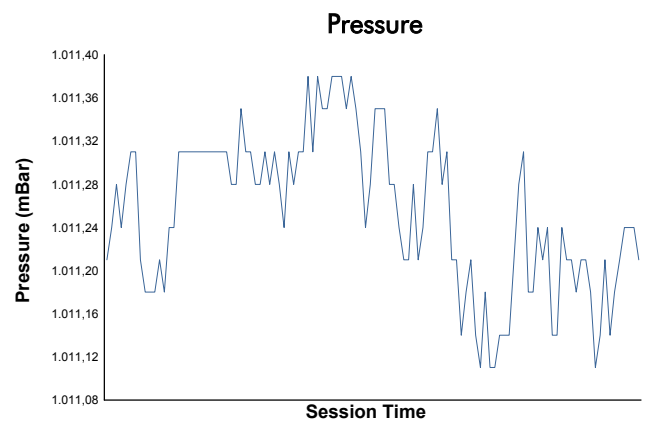

4 Hours of Portimao
ELMS Collective Test Day
Morning Test
Weather Report

Track Status: **DRY**