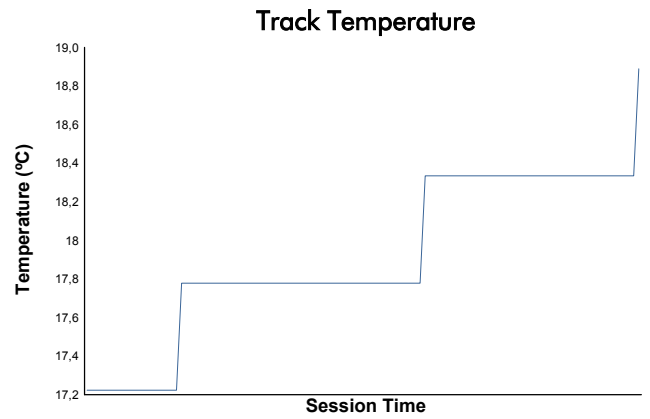

4 Hours of Portimao
ELMS Collective Test Day
Morning Test
Weather Report

Track Status: **DRY**