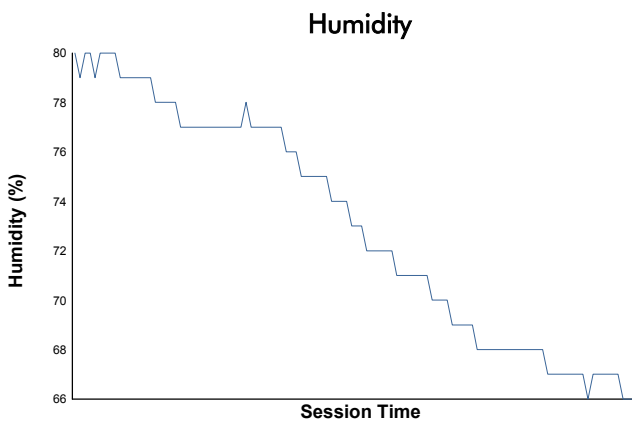

4 Hours of Portimao
ELMS Collective Test Day
Morning Test
Weather Report

Track Status: **DRY**