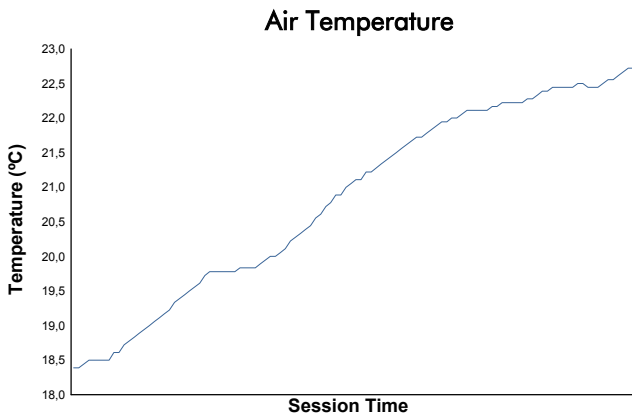

4 Hours of Portimao
ELMS Collective Test Day
Morning Test
Weather Report

Track Status: **DRY**