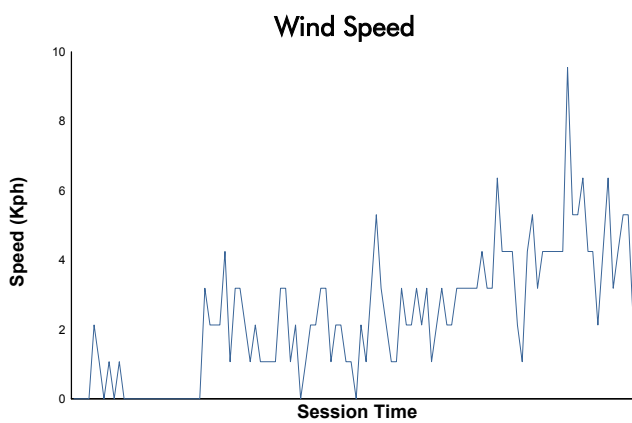

4 Hours of Portimao
ELMS Collective Test Day
Morning Test
Weather Report

Track Status: **DRY**