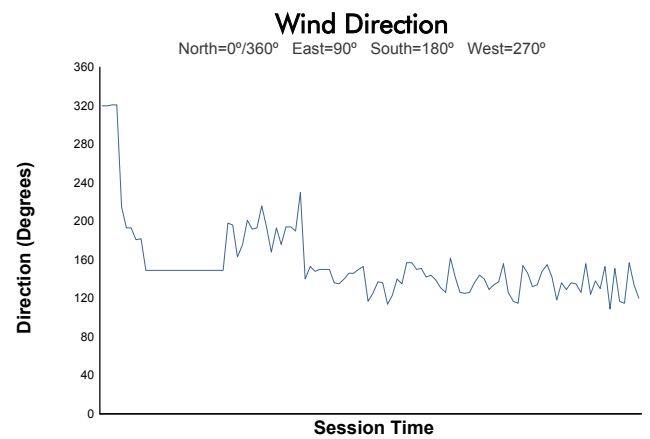

4 Hours of Portimao
ELMS Collective Test Day
Morning Test
Weather Report

Track Status: **DRY**