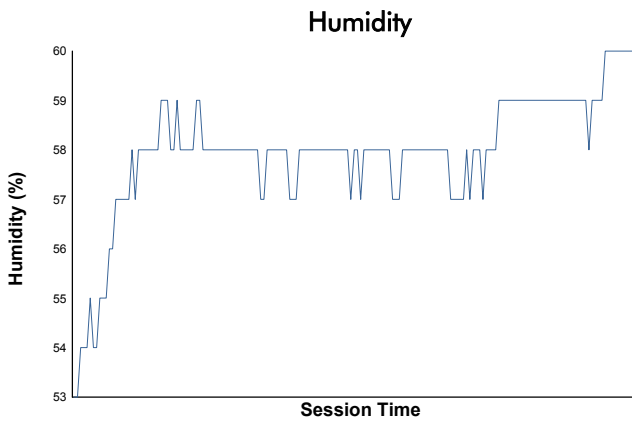

**4 Hours of Portimao**  
ELMS Collective Test Day  
Afternoon Test  
Weather Report

Track Status: **DRY**