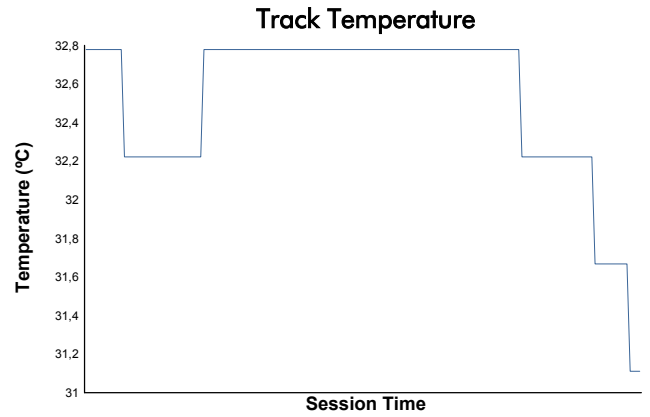

**4 Hours of Portimao**  
ELMS Collective Test Day  
Afternoon Test  
Weather Report

Track Status: **DRY**