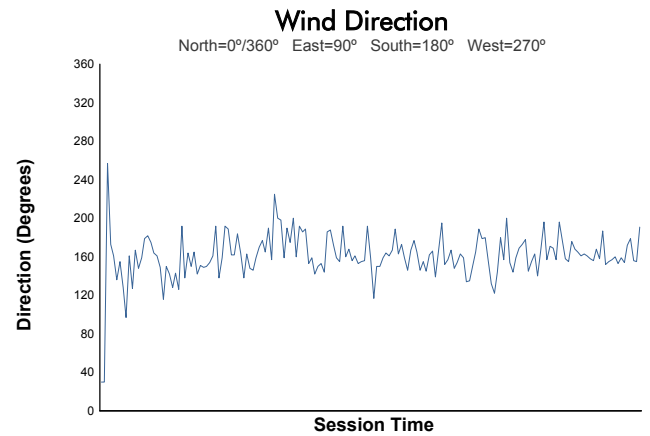

**4 Hours of Portimao**  
ELMS Collective Test Day  
Afternoon Test  
Weather Report

Track Status: **DRY**