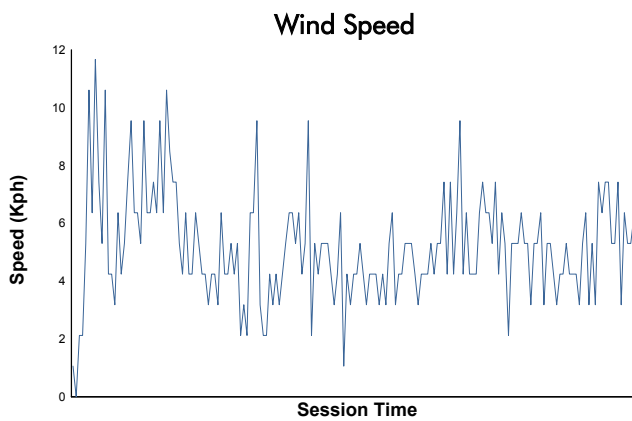

**4 Hours of Portimao**  
ELMS Collective Test Day  
Afternoon Test  
Weather Report

Track Status: **DRY**