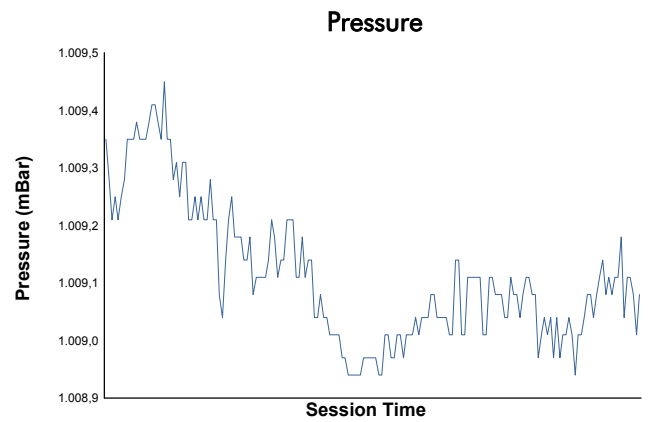

**4 Hours of Portimao**  
ELMS Collective Test Day  
Afternoon Test  
Weather Report

Track Status: **DRY**