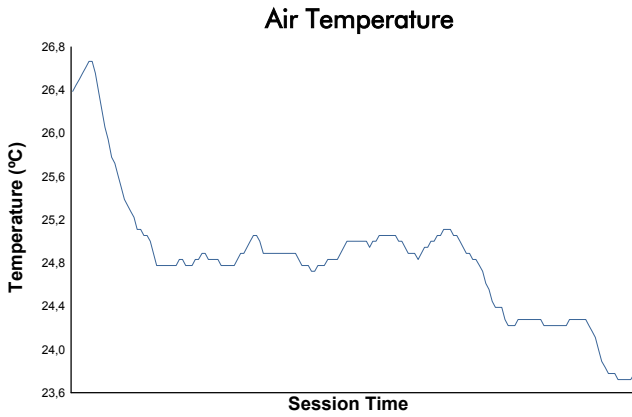

**4 Hours of Portimao**  
ELMS Collective Test Day  
Afternoon Test  
Weather Report

Track Status: **DRY**