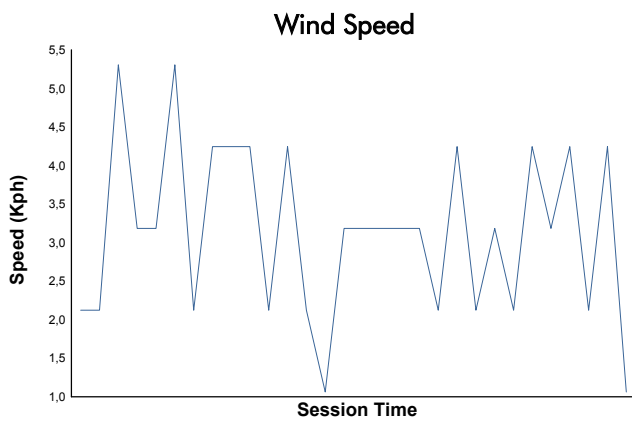

4 Hours of Portimao
EUROPEAN LE MANS SERIES
Bronze Driver Collective Test

Weather Report

Track Status: **DRY**