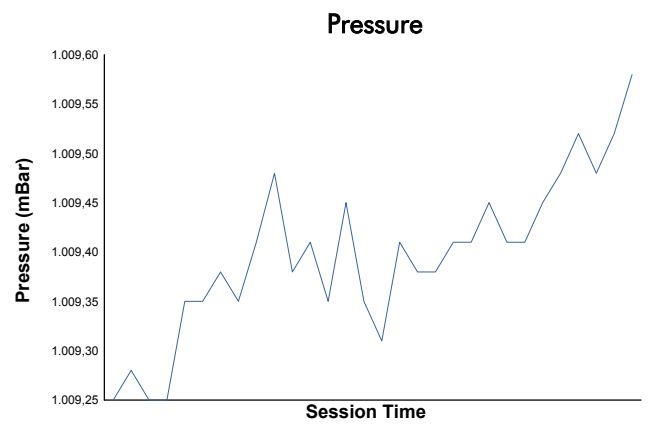

4 Hours of Portimao
EUROPEAN LE MANS SERIES
Bronze Driver Collective Test

Weather Report

Track Status: **DRY**