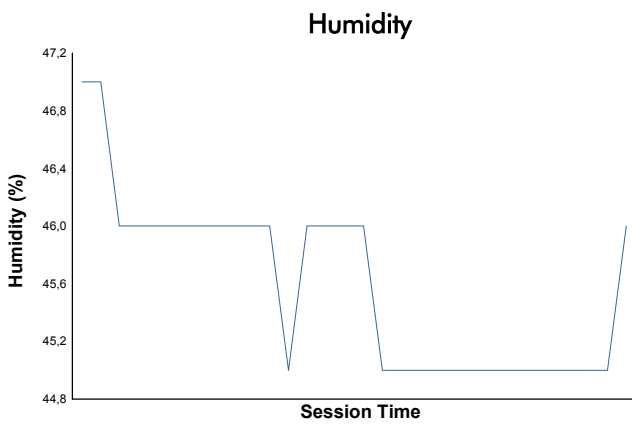

4 Hours of Portimao
EUROPEAN LE MANS SERIES
Bronze Driver Collective Test

Weather Report

Track Status: **DRY**