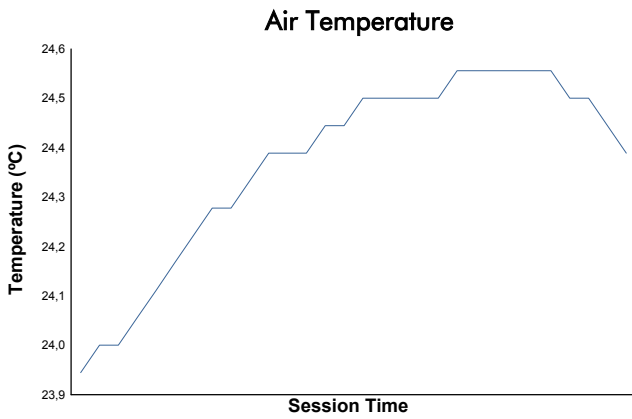

4 Hours of Portimao
EUROPEAN LE MANS SERIES
Bronze Driver Collective Test

Weather Report

Track Status: **DRY**