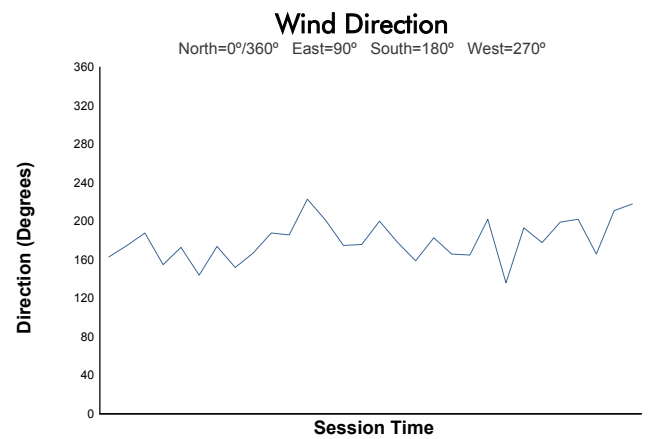

4 Hours of Portimao
EUROPEAN LE MANS SERIES
Bronze Driver Collective Test

Weather Report

Track Status: **DRY**