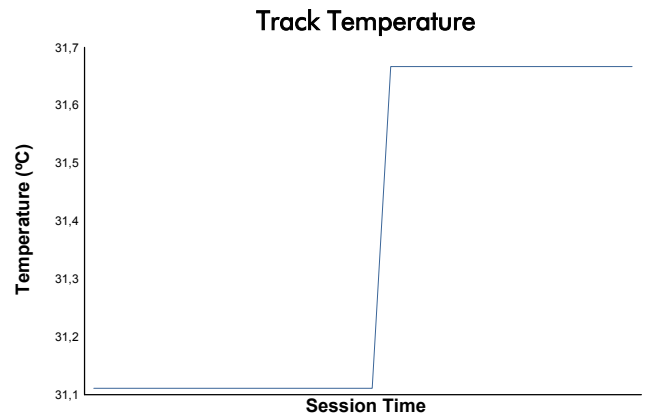

4 Hours of Portimao
EUROPEAN LE MANS SERIES
Bronze Driver Collective Test

Weather Report

Track Status: **DRY**