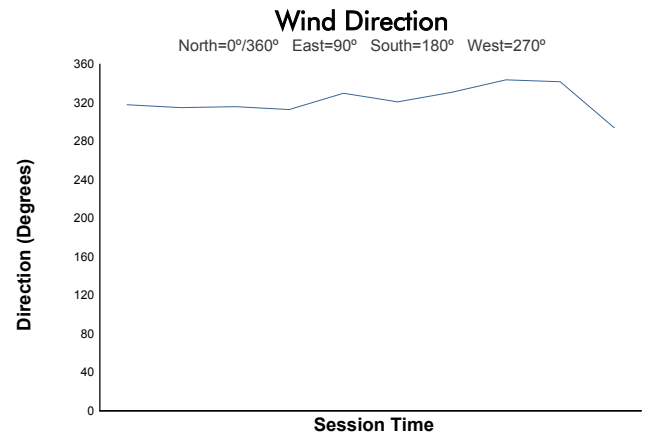

**4 Hours of Portimao**  
EUROPEAN LE MANS SERIES  
Qualifying Practice - LMGTE

Weather Report

Track Status: **DRY**