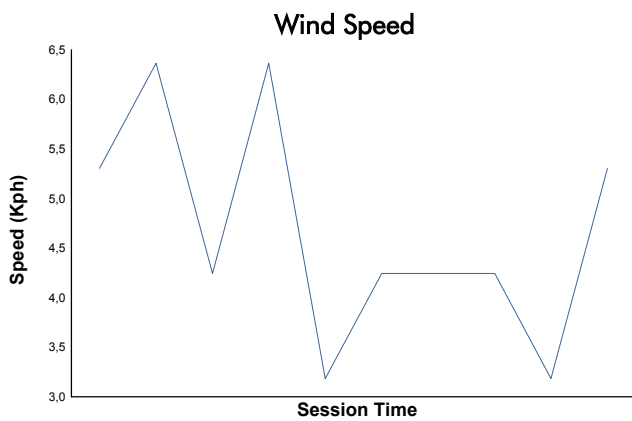

**4 Hours of Portimao**  
EUROPEAN LE MANS SERIES  
Qualifying Practice - LMGTE

Weather Report

Track Status: **DRY**