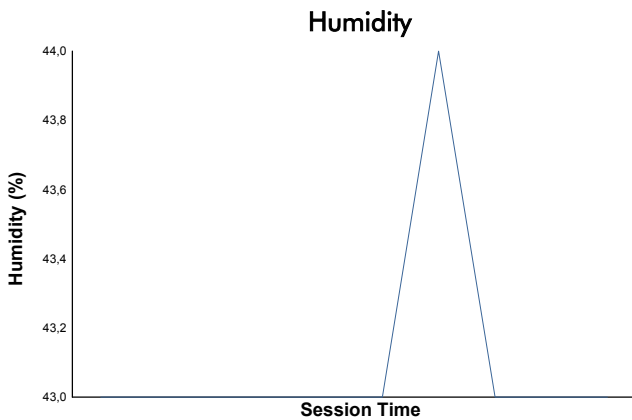

**4 Hours of Portimao**  
EUROPEAN LE MANS SERIES  
Qualifying Practice - LMGTE

Weather Report

Track Status: **DRY**