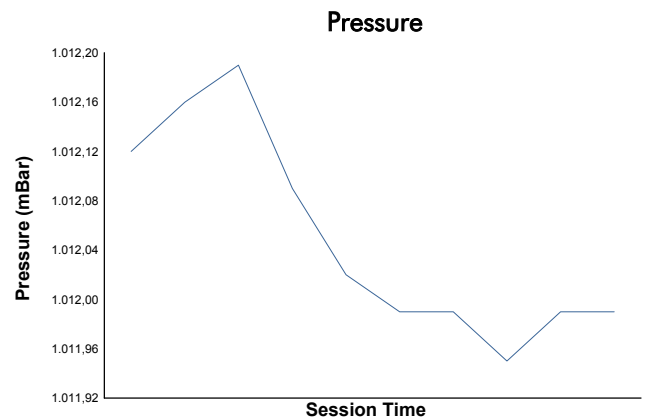

**4 Hours of Portimao**  
EUROPEAN LE MANS SERIES  
Qualifying Practice - LMGTE

Weather Report

Track Status: **DRY**