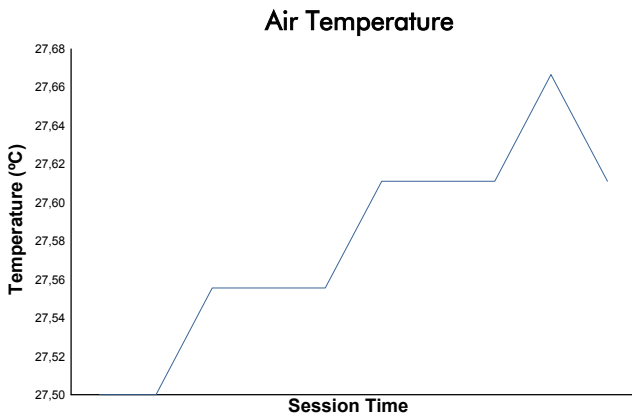

**4 Hours of Portimao**  
EUROPEAN LE MANS SERIES  
Qualifying Practice - LMGTE

Weather Report

Track Status: **DRY**