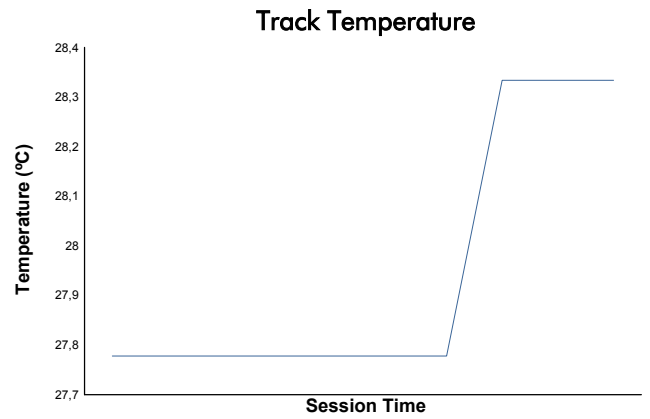

**4 Hours of Portimao**  
EUROPEAN LE MANS SERIES  
Qualifying Practice - LMGTE

Weather Report

Track Status: **DRY**