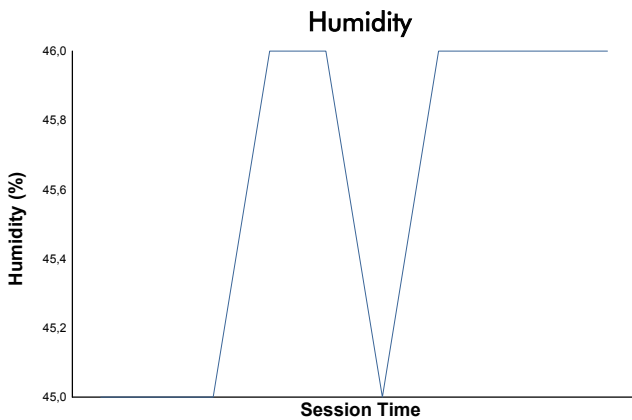

4 Hours of Portimao
EUROPEAN LE MANS SERIES
Qualifying Practice - LMP3

Weather Report

Track Status: **DRY**