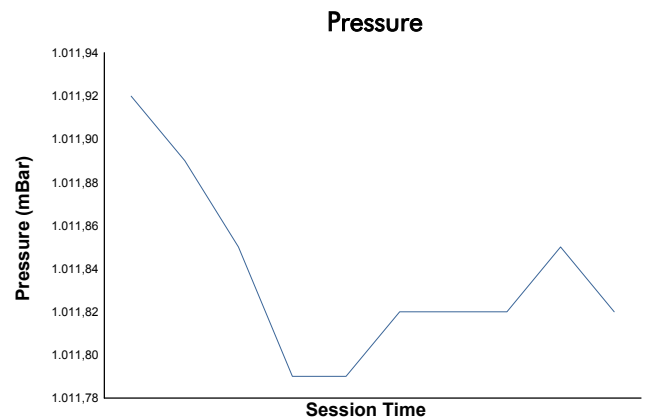

4 Hours of Portimao
EUROPEAN LE MANS SERIES
Qualifying Practice - LMP3

Weather Report

Track Status: **DRY**