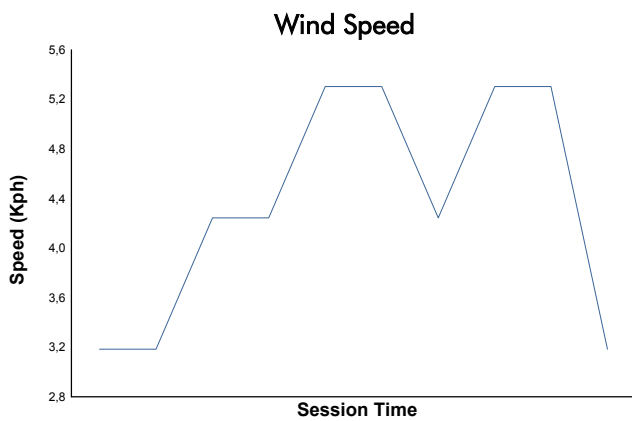

4 Hours of Portimao
EUROPEAN LE MANS SERIES
Qualifying Practice - LMP3

Weather Report

Track Status: **DRY**