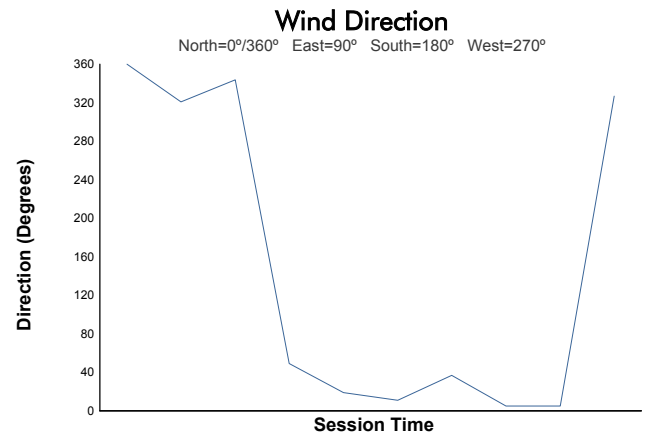

4 Hours of Portimao
EUROPEAN LE MANS SERIES
Qualifying Practice - LMP3

Weather Report

Track Status: **DRY**