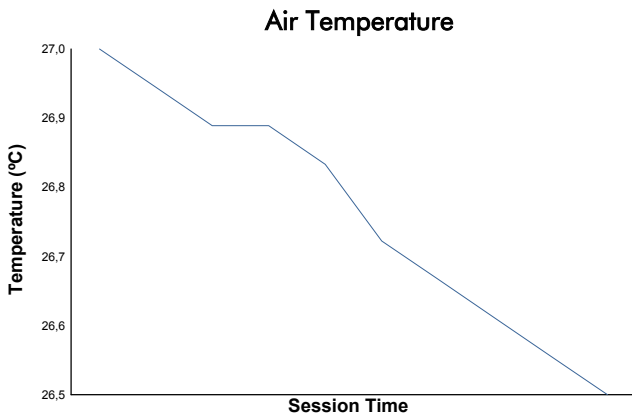

4 Hours of Portimao
EUROPEAN LE MANS SERIES
Qualifying Practice - LMP3

Weather Report

Track Status: **DRY**