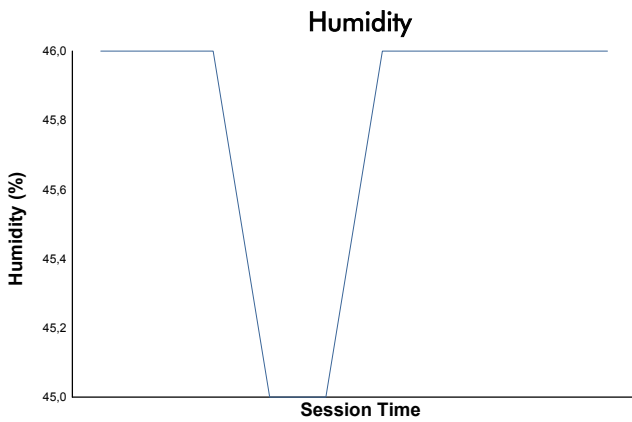

4 Hours of Portimao
EUROPEAN LE MANS SERIES
Qualifying Practice - LMP2

Weather Report

Track Status: **DRY**