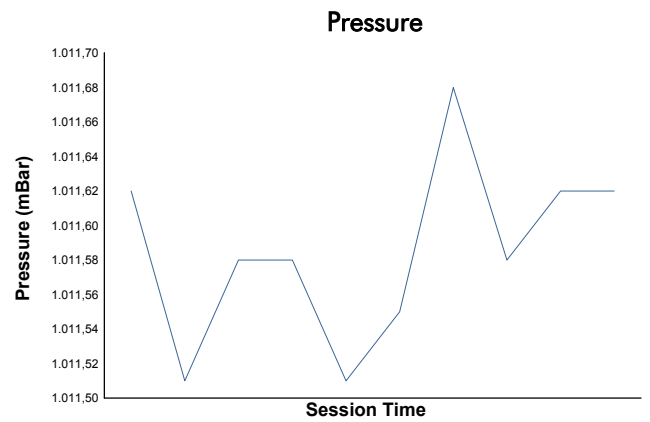

4 Hours of Portimao
EUROPEAN LE MANS SERIES
Qualifying Practice - LMP2

Weather Report

Track Status: **DRY**