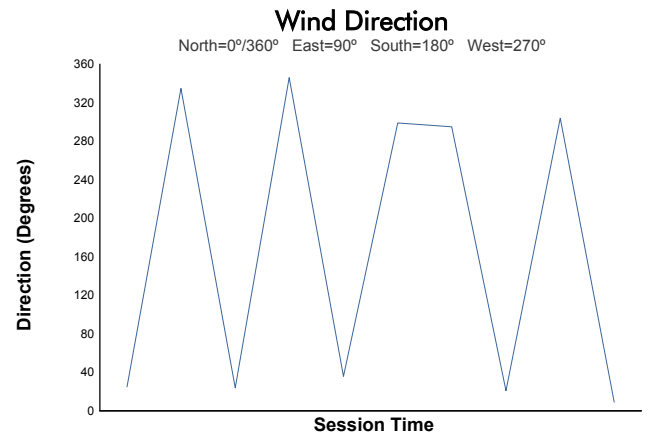

4 Hours of Portimao
EUROPEAN LE MANS SERIES
Qualifying Practice - LMP2

Weather Report

Track Status: **DRY**