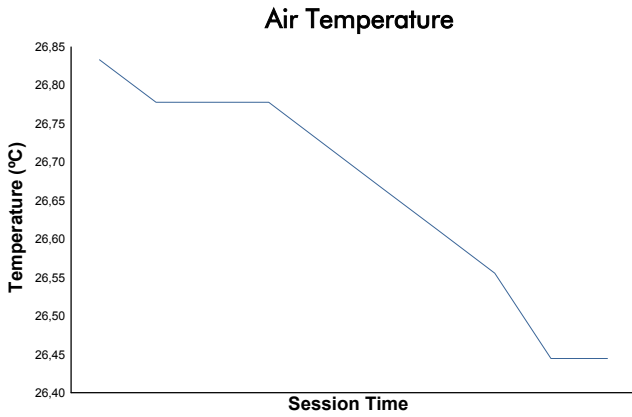

4 Hours of Portimao
EUROPEAN LE MANS SERIES
Qualifying Practice - LMP2

Weather Report

Track Status: **DRY**