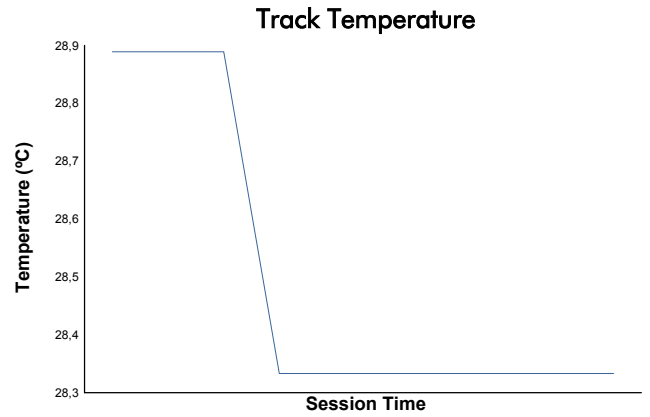

4 Hours of Portimao
EUROPEAN LE MANS SERIES
Qualifying Practice - LMP2

Weather Report

Track Status: **DRY**