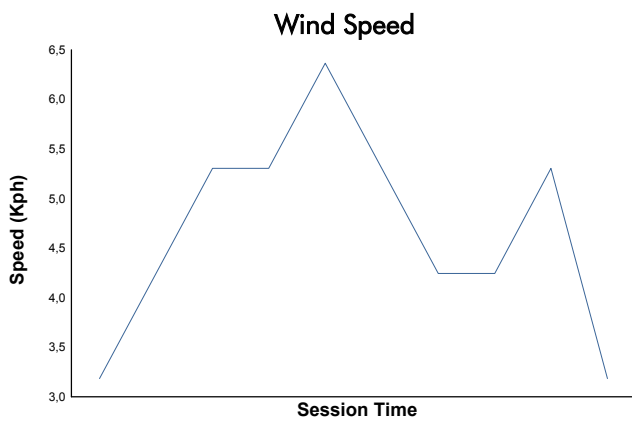

4 Hours of Portimao
EUROPEAN LE MANS SERIES
Qualifying Practice - LMP2

Weather Report

Track Status: **DRY**