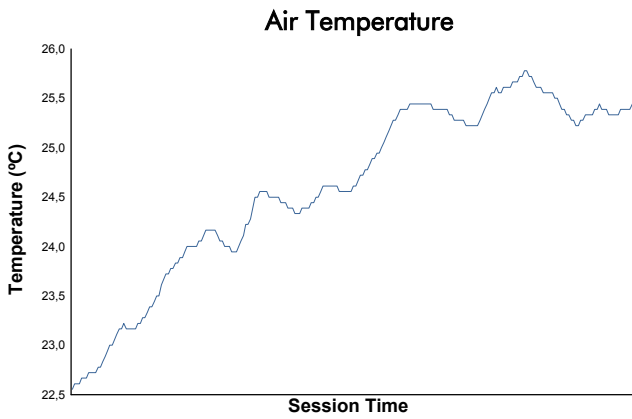

4 Hours of Portimao
EUROPEAN LE MANS SERIES
Race

Weather Report

Track Status: **DRY**