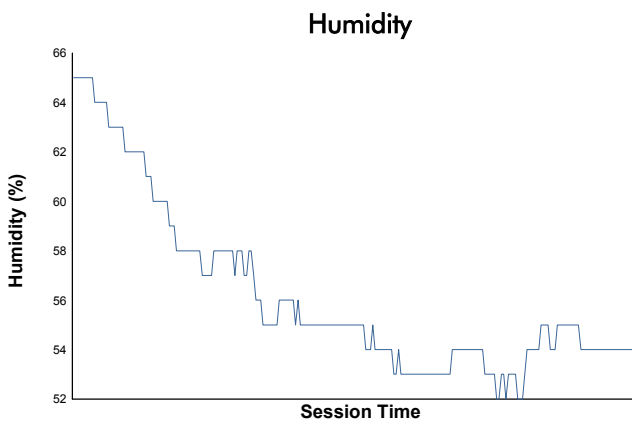

4 Hours of Portimao
EUROPEAN LE MANS SERIES
Race

Weather Report

Track Status: **DRY**