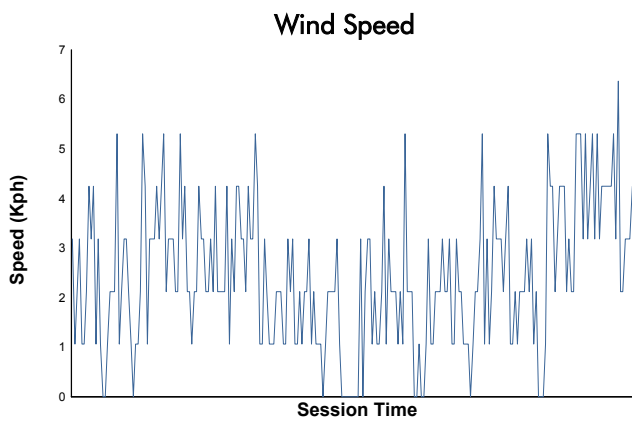

4 Hours of Portimao
EUROPEAN LE MANS SERIES
Race

Weather Report

Track Status: **DRY**