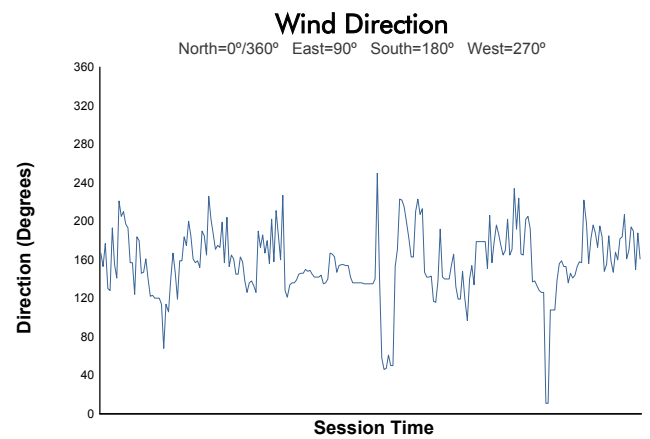

4 Hours of Portimao
EUROPEAN LE MANS SERIES
Race

Weather Report

Track Status: **DRY**