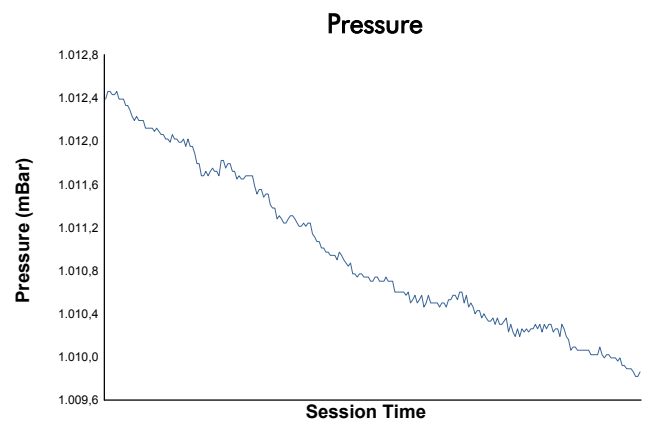

4 Hours of Portimao
EUROPEAN LE MANS SERIES
Race

Weather Report

Track Status: **DRY**