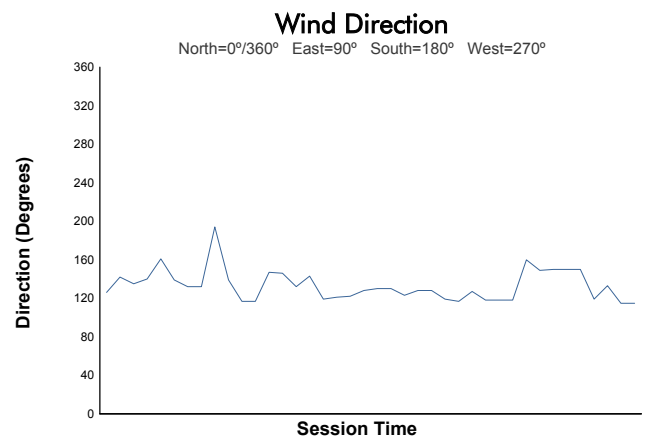

4 Hours of Portimao
 Alpine Elf Europa Cup
 Free Practice 1
 Weather Report

Track Status: **DRY**