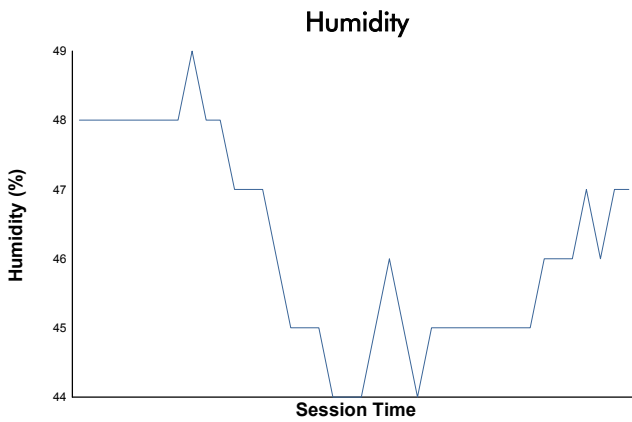

4 Hours of Portimao
 Alpine Elf Europa Cup
 Free Practice 1
 Weather Report

Track Status: **DRY**