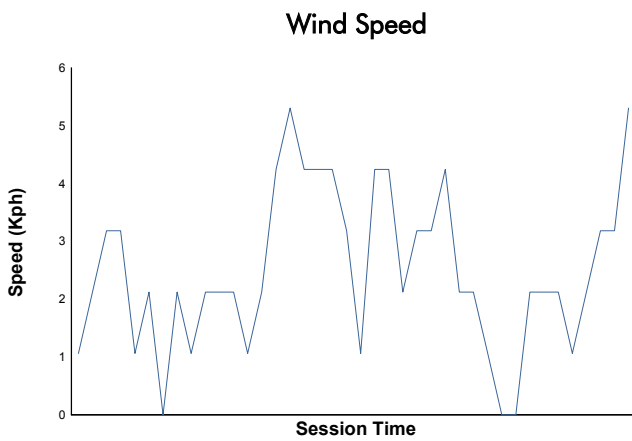

4 Hours of Portimao
 Alpine Elf Europa Cup
 Free Practice 1
 Weather Report

Track Status: **DRY**