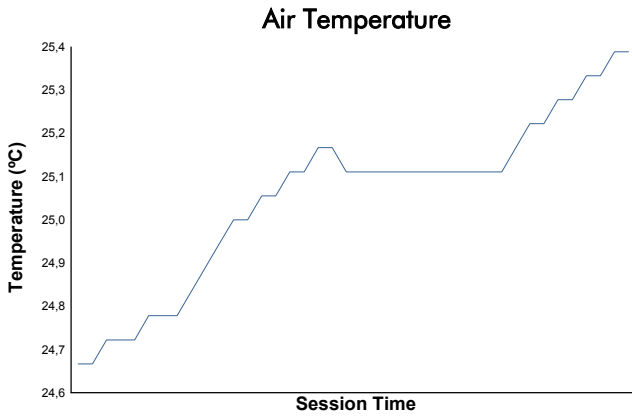

4 Hours of Portimao
 Alpine Elf Europa Cup
 Free Practice 1
 Weather Report

Track Status: **DRY**