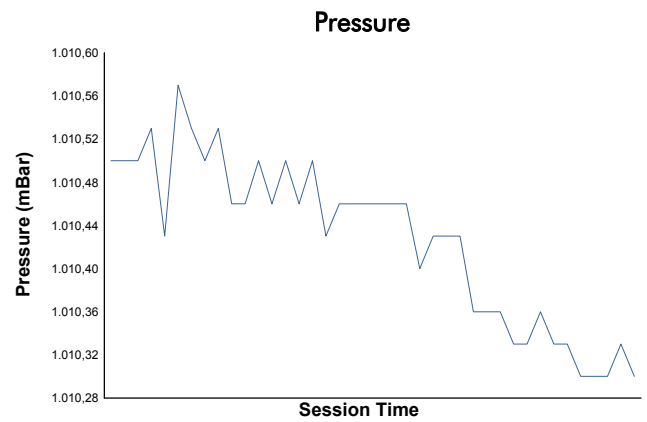

4 Hours of Portimao
 Alpine Elf Europa Cup
 Free Practice 1
 Weather Report

Track Status: **DRY**