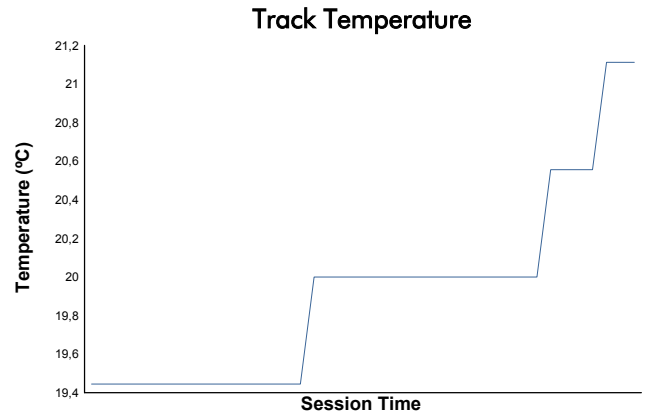

4 Hours of Portimao
 Alpine Elf Europa Cup
 Free Practice 1
 Weather Report

Track Status: **DRY**