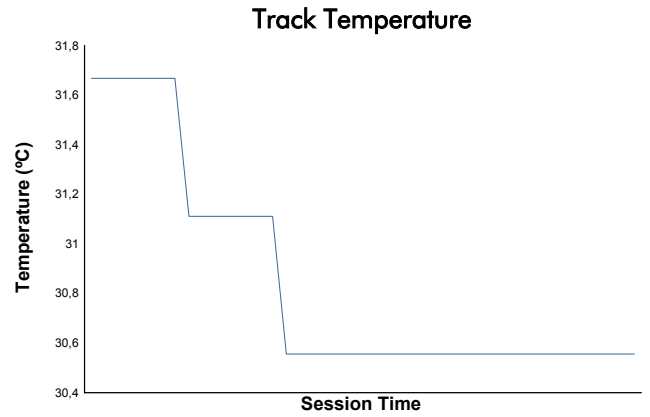

4 Hours of Portimao
 Alpine Elf Europa Cup
 Free Practice 2
 Weather Report

Track Status: **DRY**