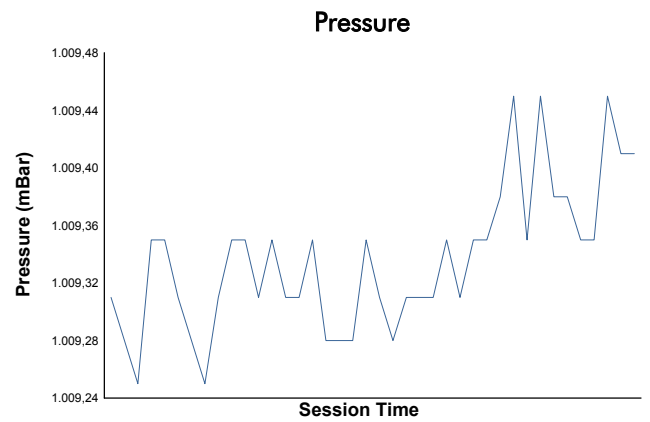

4 Hours of Portimao
 Alpine Elf Europa Cup
 Free Practice 2
 Weather Report

Track Status: **DRY**