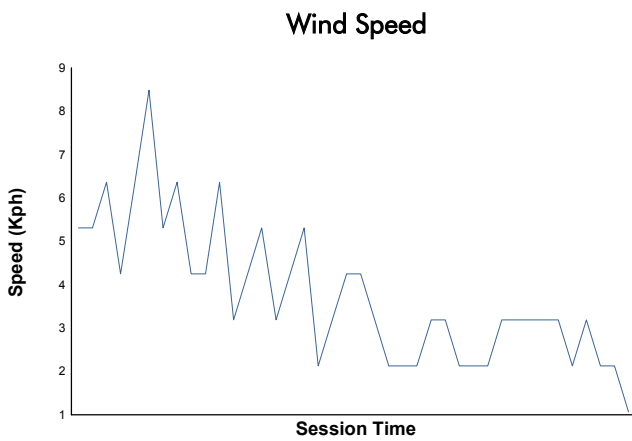

4 Hours of Portimao
 Alpine Elf Europa Cup
 Free Practice 2
 Weather Report

Track Status: **DRY**