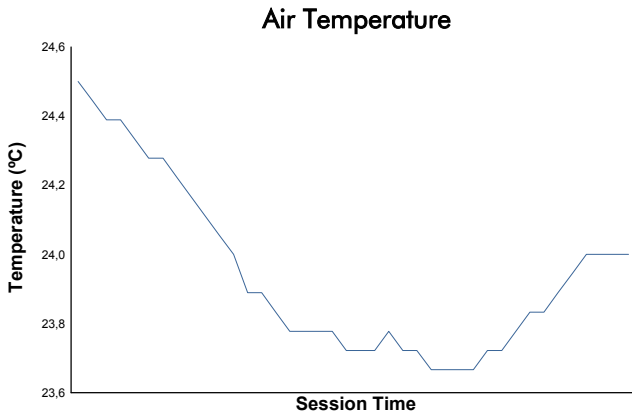

4 Hours of Portimao
 Alpine Elf Europa Cup
 Free Practice 2
 Weather Report

Track Status: **DRY**