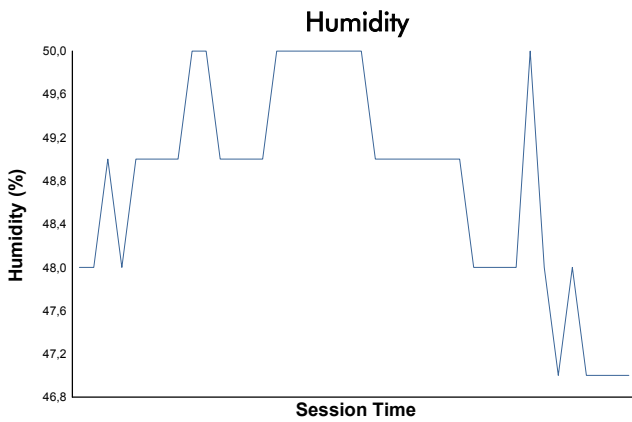

4 Hours of Portimao
 Alpine Elf Europa Cup
 Free Practice 2
 Weather Report

Track Status: **DRY**