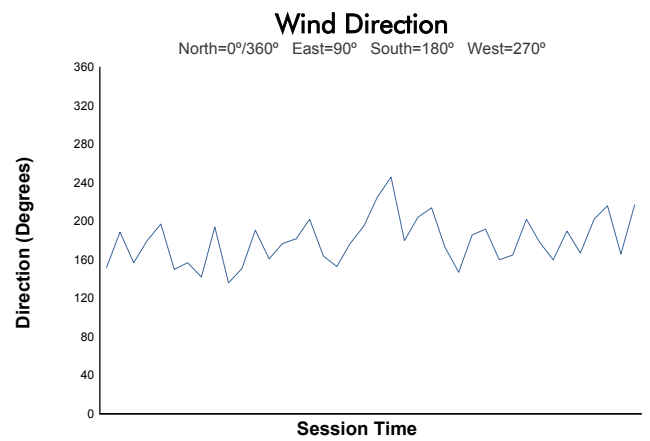

4 Hours of Portimao
 Alpine Elf Europa Cup
 Free Practice 2
 Weather Report

Track Status: **DRY**