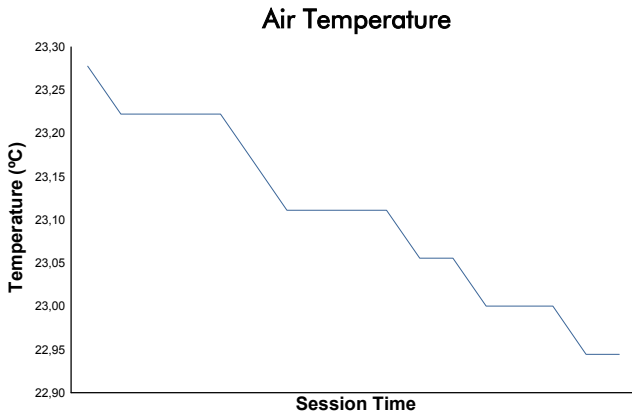

4 Hours of Portimao
 Alpine Elf Europa Cup
 Race 1
 Weather Report

Track Status: **DRY**