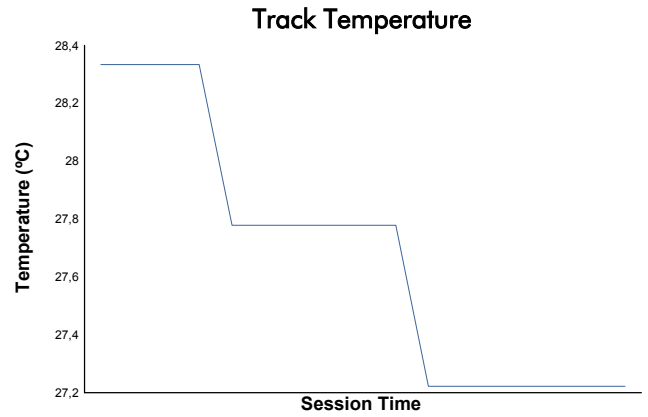

4 Hours of Portimao
 Alpine Elf Europa Cup
 Race 1
 Weather Report

Track Status: **DRY**