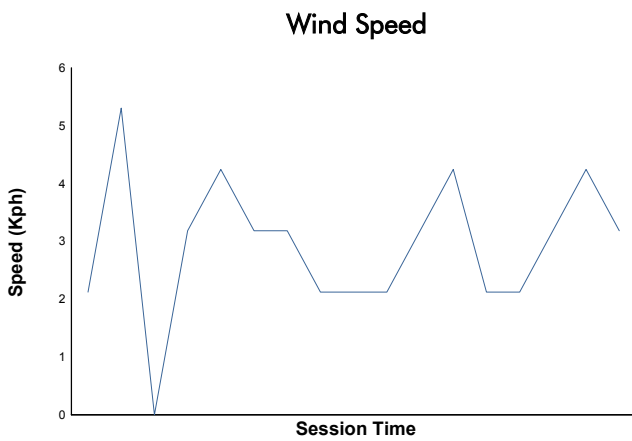

4 Hours of Portimao
 Alpine Elf Europa Cup
 Race 1
 Weather Report

Track Status: **DRY**