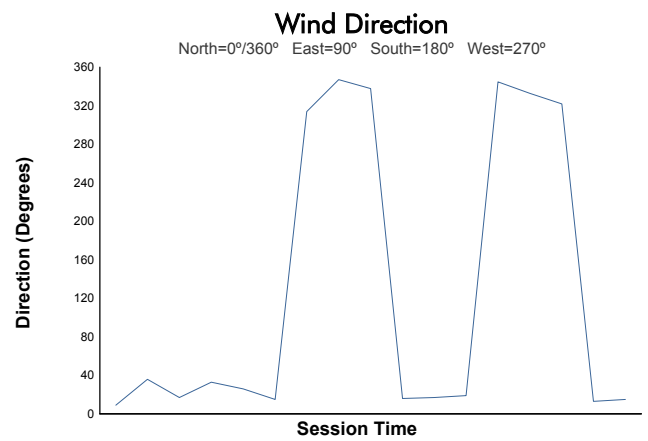

4 Hours of Portimao
 Alpine Elf Europa Cup
 Race 1
 Weather Report

Track Status: **DRY**