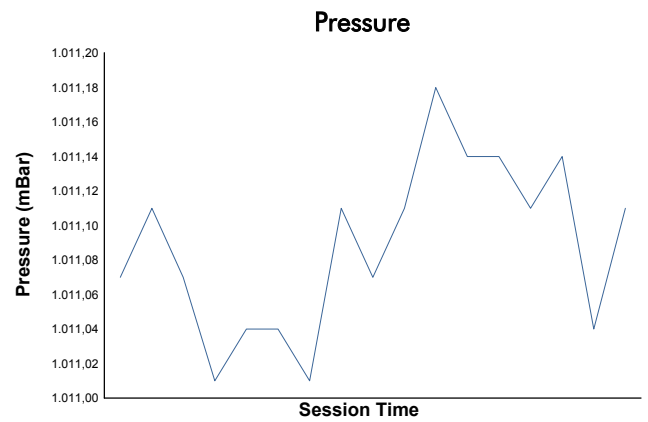

4 Hours of Portimao
 Alpine Elf Europa Cup
 Race 1
 Weather Report

Track Status: **DRY**