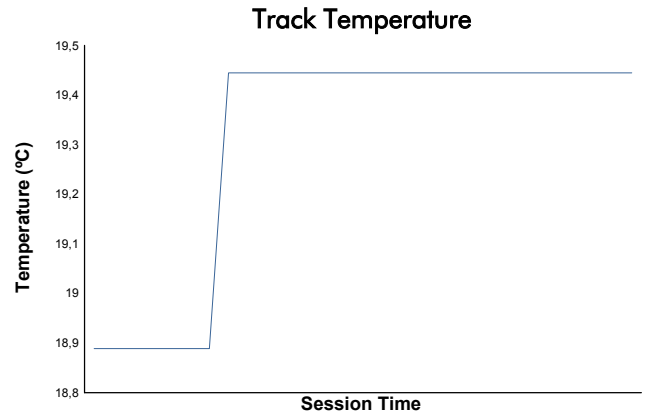

4 Hours of Portimao
 Alpine Elf Europa Cup
 Race 2
 Weather Report

Track Status: **DRY**