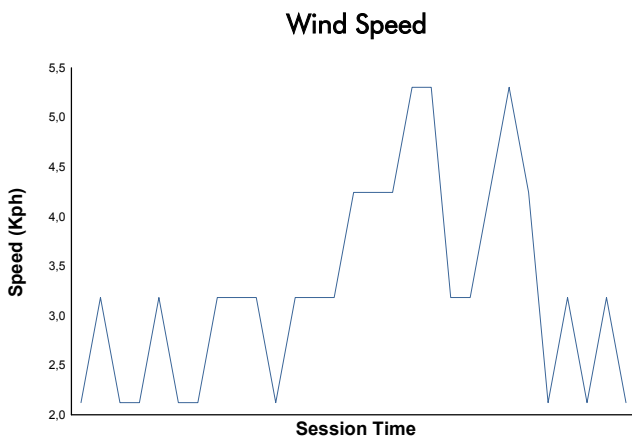

4 Hours of Portimao
 Alpine Elf Europa Cup
 Race 2
 Weather Report

Track Status: **DRY**