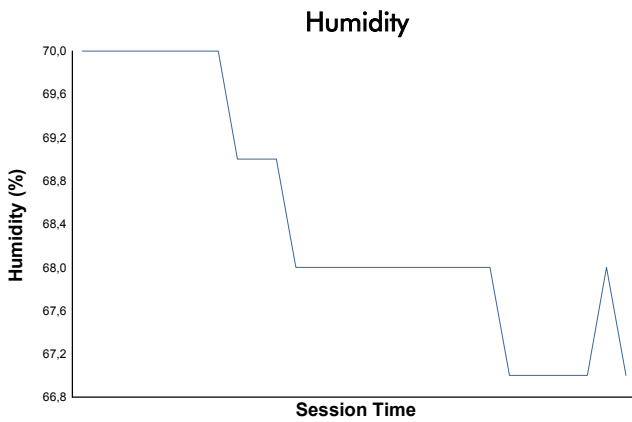

4 Hours of Portimao
 Alpine Elf Europa Cup
 Race 2
 Weather Report

Track Status: **DRY**