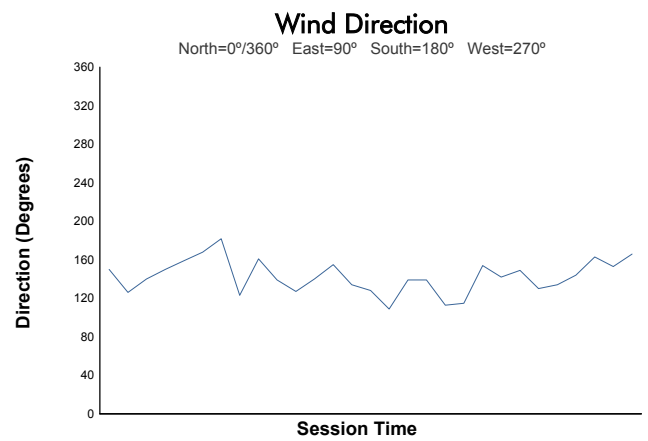

4 Hours of Portimao
 Alpine Elf Europa Cup
 Race 2
 Weather Report

Track Status: **DRY**