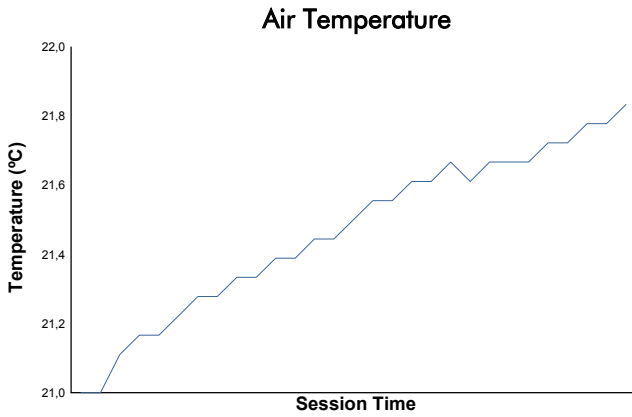

4 Hours of Portimao
 Alpine Elf Europa Cup
 Race 2
 Weather Report

Track Status: **DRY**