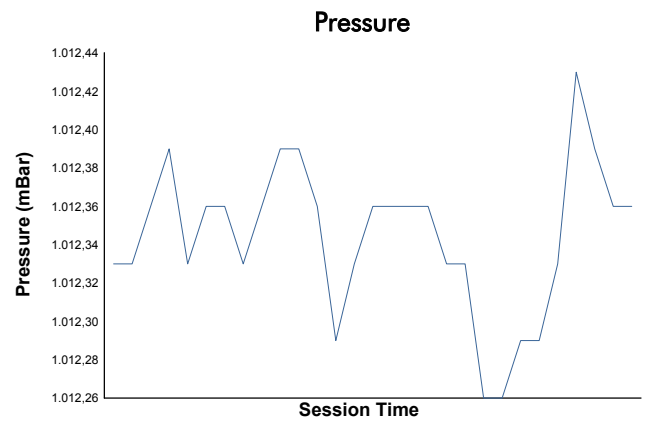

4 Hours of Portimao
 Alpine Elf Europa Cup
 Race 2
 Weather Report

Track Status: **DRY**