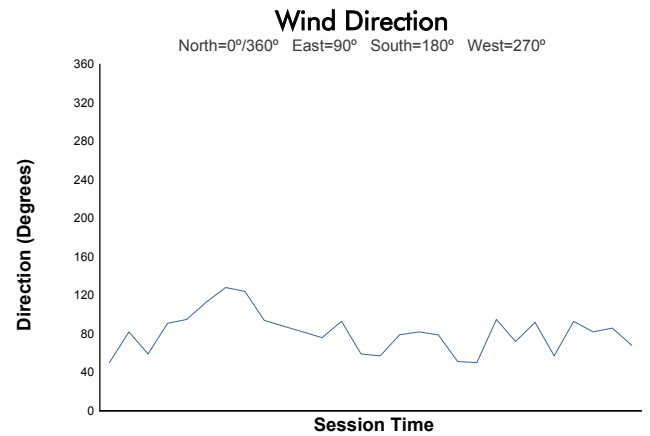

4 Hours of Barcelona
EUROPEAN LE MANS SERIES
Bronze Driver Collective Test

Weather Report

Track Status: **WET**