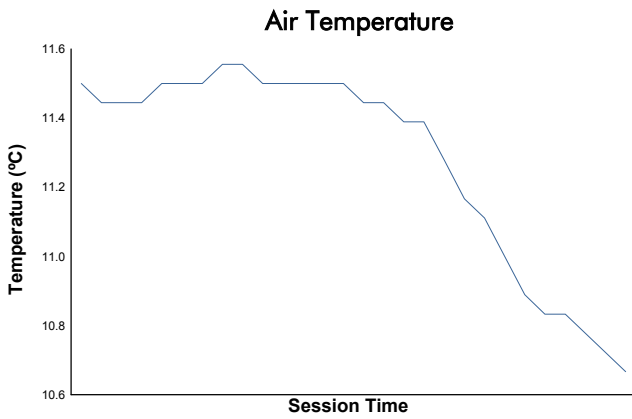

4 Hours of Barcelona
EUROPEAN LE MANS SERIES
Bronze Driver Collective Test

Weather Report

Track Status: **WET**