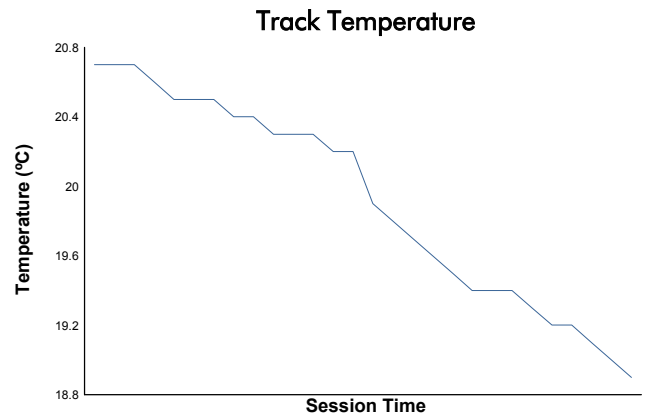

4 Hours of Barcelona
EUROPEAN LE MANS SERIES
Bronze Driver Collective Test

Weather Report

Track Status: **WET**