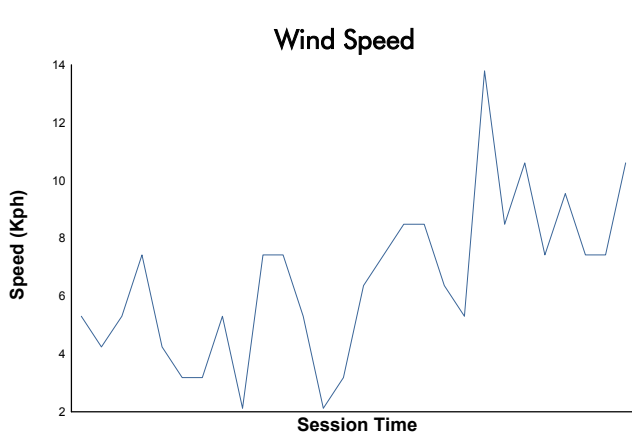

4 Hours of Barcelona
EUROPEAN LE MANS SERIES
Bronze Driver Collective Test

Weather Report

Track Status: **WET**