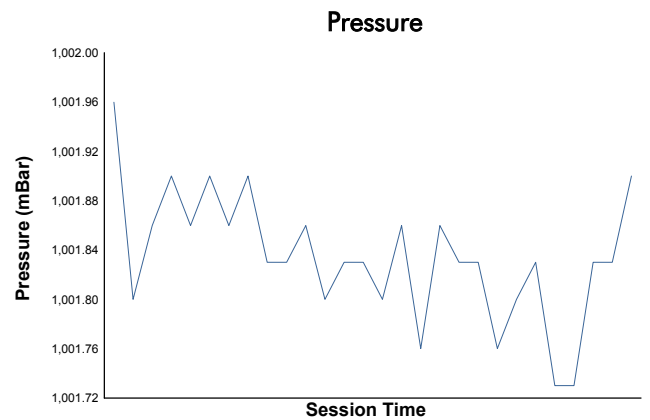

4 Hours of Barcelona
EUROPEAN LE MANS SERIES
Bronze Driver Collective Test

Weather Report

Track Status: **WET**