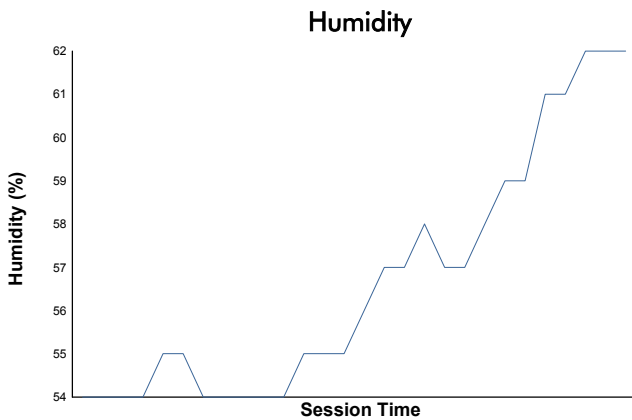

4 Hours of Barcelona
EUROPEAN LE MANS SERIES
Bronze Driver Collective Test

Weather Report

Track Status: **WET**