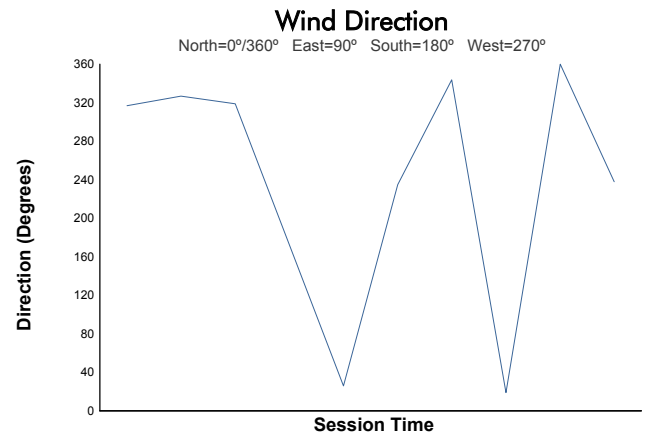

4 Hours of Barcelona
EUROPEAN LE MANS SERIES
Qualifying Practice - LMGTE

Weather Report

Track Status: **DRY**