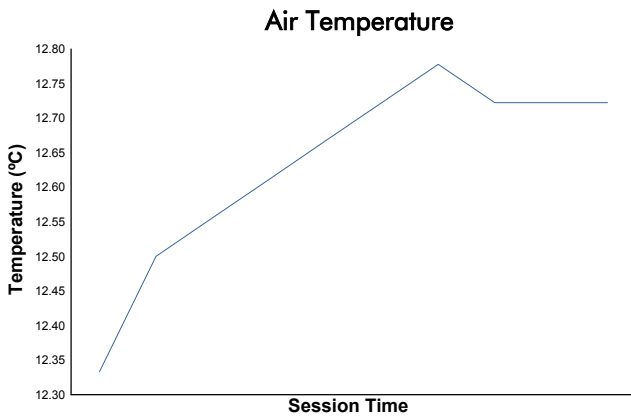

4 Hours of Barcelona
EUROPEAN LE MANS SERIES
Qualifying Practice - LMGTE

Weather Report

Track Status: **DRY**