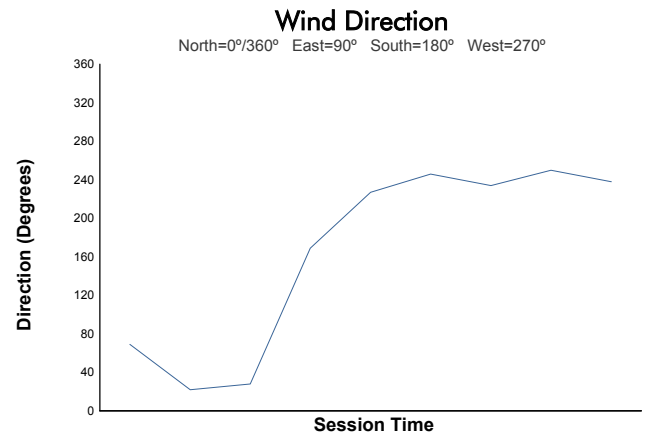

4 Hours of Barcelona
EUROPEAN LE MANS SERIES
Qualifying Practice - LMP3

Weather Report

Track Status: **DRY**