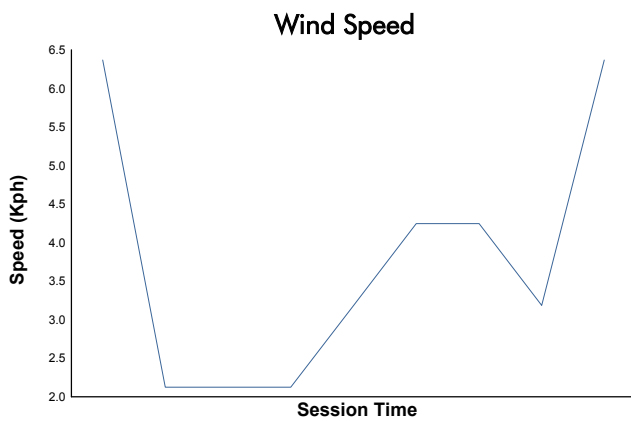

**4 Hours of Barcelona**  
EUROPEAN LE MANS SERIES  
Qualifying Practice - LMP2

Weather Report

Track Status: **DRY**