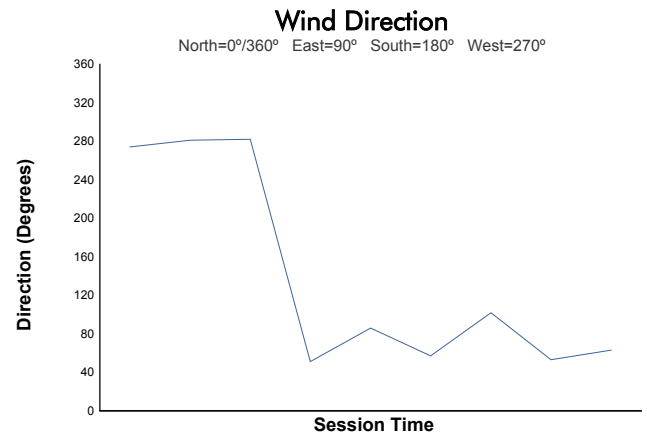

**4 Hours of Barcelona**  
EUROPEAN LE MANS SERIES  
Qualifying Practice - LMP2

Weather Report

Track Status: **DRY**