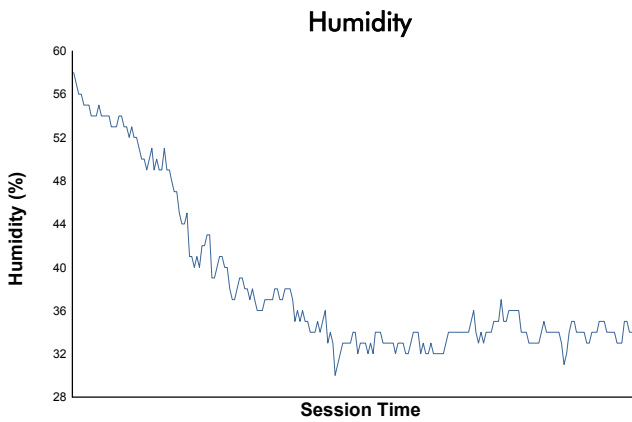

4 Hours of Barcelona
EUROPEAN LE MANS SERIES
Race

Weather Report

Track Status: **DRY**