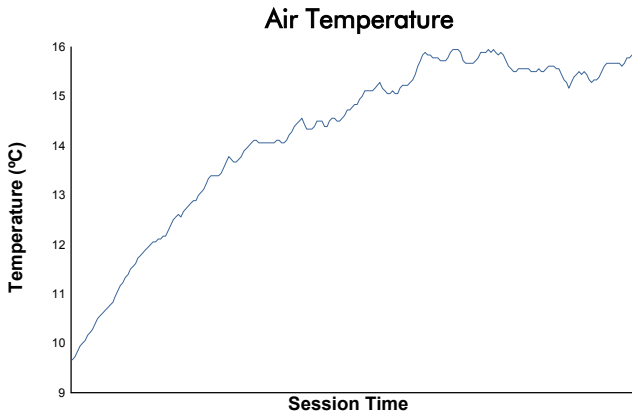

4 Hours of Barcelona
EUROPEAN LE MANS SERIES
Race

Weather Report

Track Status: **DRY**