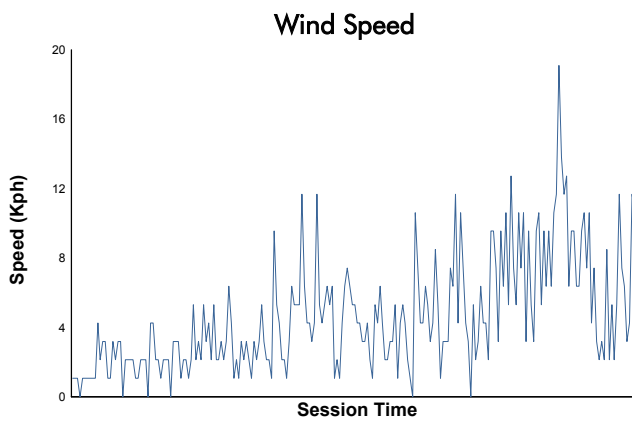

4 Hours of Barcelona
EUROPEAN LE MANS SERIES
Race

Weather Report

Track Status: **DRY**