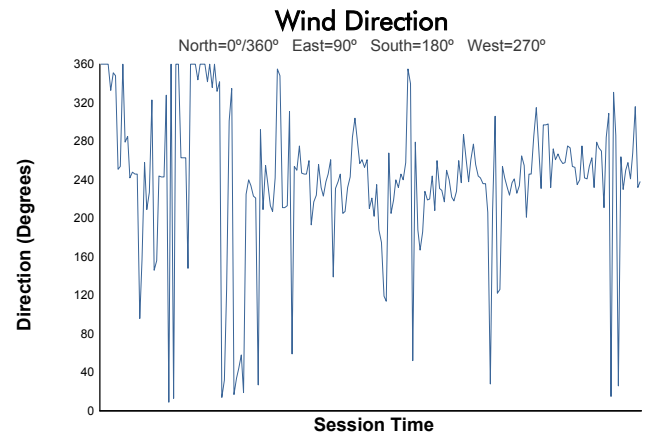

4 Hours of Barcelona
EUROPEAN LE MANS SERIES
Race

Weather Report

Track Status: **DRY**