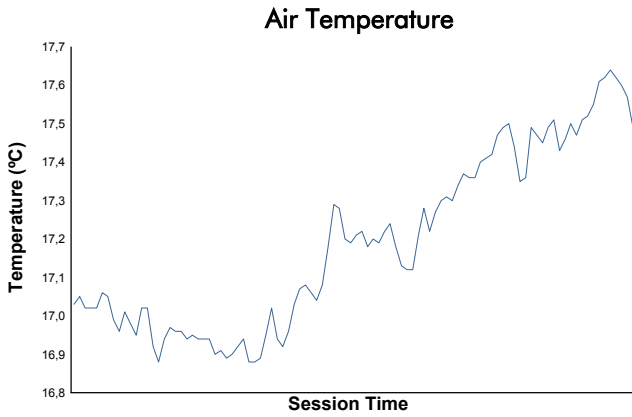

**4 Hours of Spa-Francorchamps**  
ELMS Collective Test Day  
Morning Test  
Weather Report

Track Status: **WET**