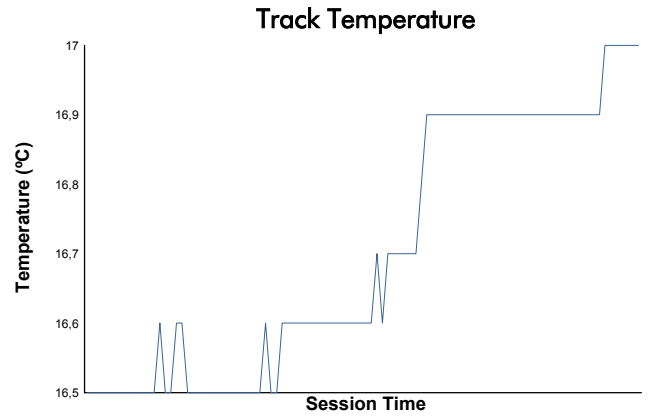

**4 Hours of Spa-Francorchamps**  
ELMS Collective Test Day  
Morning Test  
Weather Report

Track Status: **WET**