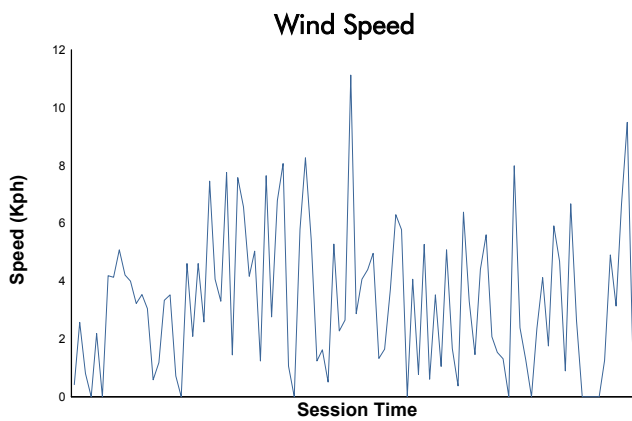

**4 Hours of Spa-Francorchamps**  
ELMS Collective Test Day  
Morning Test  
Weather Report

Track Status: **WET**