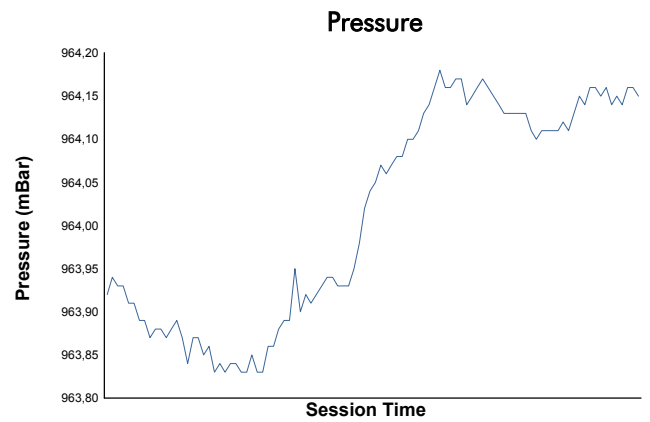

**4 Hours of Spa-Francorchamps**  
ELMS Collective Test Day  
Morning Test  
Weather Report

Track Status: **WET**