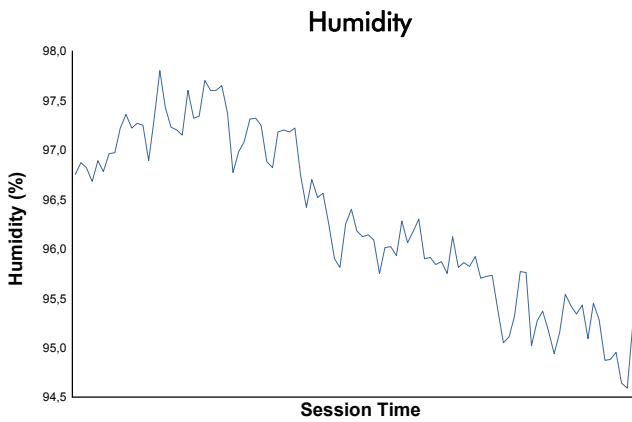

**4 Hours of Spa-Francorchamps**  
ELMS Collective Test Day  
Morning Test  
Weather Report

Track Status: **WET**