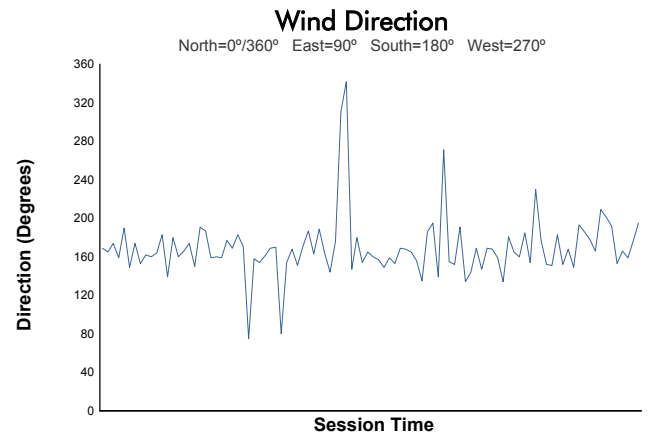

**4 Hours of Spa-Francorchamps**  
ELMS Collective Test Day  
Morning Test  
Weather Report

Track Status: **WET**